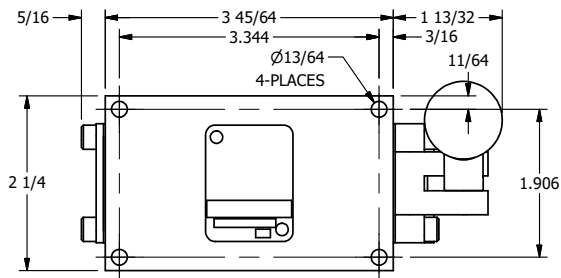

4

3

2

1

**AAA**  
PRODUCTS  
INTERNATIONAL

**AAA PRODUCTS  
INTERNATIONAL**  
7114 Harry Hines Blvd  
Dallas, TX 75235

TITLE: 3/8" SIDE PORT, LEVER, 3 POS,  
DETENT, LEVER SHFT, CLSD CTR SPL,  
BENT LEVER RIGHT

DRAWING NO.:  
DIM\_HD3BR

THE INFORMATION CONTAINED WITHIN THIS DOCUMENT IS PROPRIETARY TO AAA PRODUCTS AND MAY NOT BE DISCLOSED WITHOUT PRIOR WRITTEN CONSENT

4

3

2

1

B

B