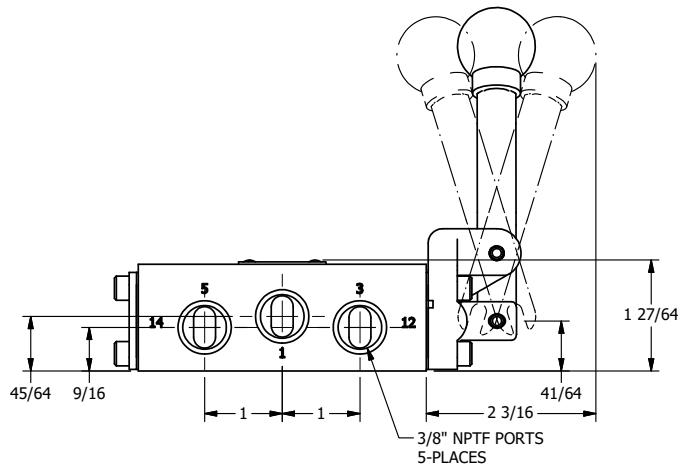

4

3

2

1

**AAA**  
PRODUCTS  
INTERNATIONAL

**AAA PRODUCTS  
INTERNATIONAL**  
7114 Harry Hines Blvd  
Dallas, TX 75235

TITLE: 3/8" SIDE PORT, LEVER, 3 POS,  
DETENT, LEVER SHFT, CLSD CTR SPL,  
BENT LEVER RIGHT

DRAWING NO.:  
DIM\_HD3BR

THE INFORMATION CONTAINED WITHIN THIS DOCUMENT IS PROPRIETARY TO AAA PRODUCTS AND MAY NOT BE DISCLOSED WITHOUT PRIOR WRITTEN CONSENT

4

3

2

1

B

B