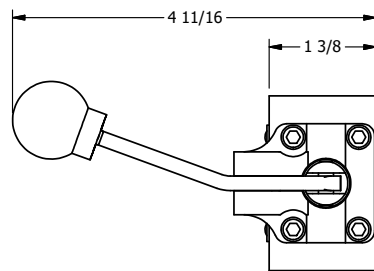

4

3

2

1

**AAA**  
PRODUCTS  
INTERNATIONAL

**AAA PRODUCTS  
INTERNATIONAL**  
7114 Harry Hines Blvd  
Dallas, TX 75235

TITLE: 3/8" SIDE PORT, LEVER, 3 POS,  
DETENT, LEVER SHFT, CLSD CTR SPL,  
BENT LEVER RIGHT

DRAWING NO.:  
DIM\_HD3BR

THE INFORMATION CONTAINED WITHIN THIS DOCUMENT IS PROPRIETARY TO AAA PRODUCTS AND MAY NOT BE DISCLOSED WITHOUT PRIOR WRITTEN CONSENT

4

3

2

1

B

B