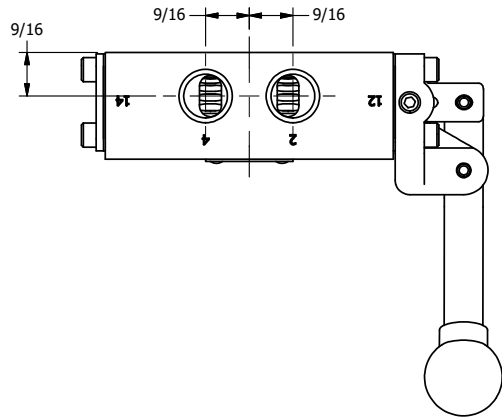

4

3

2

1

**AAA**  
PRODUCTS  
INTERNATIONAL

**AAA PRODUCTS  
INTERNATIONAL**  
7114 Harry Hines Blvd  
Dallas, TX 75235

TITLE: 3/8" SIDE PORT, LEVER, 3 POS,  
DETENT, LEVER SHFT, CLSD CTR SPL,  
BENT LEVER RIGHT

DRAWING NO.:  
DIM\_HD3BR

THE INFORMATION CONTAINED WITHIN THIS DOCUMENT IS PROPRIETARY TO AAA PRODUCTS AND MAY NOT BE DISCLOSED WITHOUT PRIOR WRITTEN CONSENT

4

3

2

1

B

B