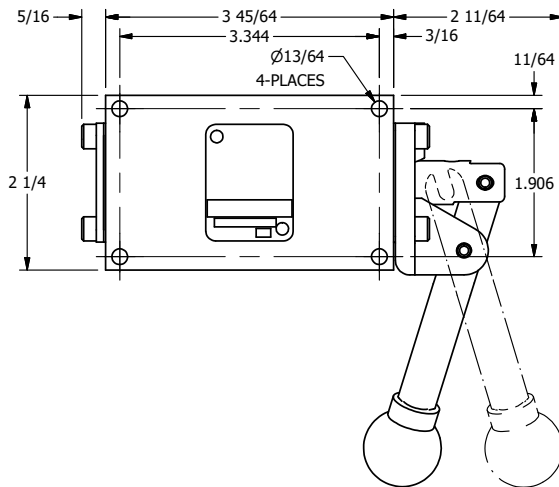

4

3

2

1

AAA
PRODUCTS
INTERNATIONAL

**AAA PRODUCTS
INTERNATIONAL**
7114 Harry Hines Blvd
Dallas, TX 75235

TITLE: 3/8" SIDE PORT, LEVER, 2 POS,
DETENT, LVR RTRN, 270D LVR

DRAWING NO.:
DIM_HD3BLQRT