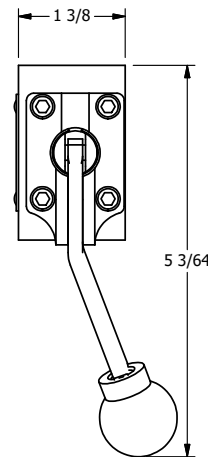

4

3

2

1

AAA
PRODUCTS
INTERNATIONAL

**AAA PRODUCTS
INTERNATIONAL**
7114 Harry Hines Blvd
Dallas, TX 75235

TITLE: 3/8" SIDE PORT, LEVER, 2 POS,
DETENT, LVR RTRN, 270D LVR

DRAWING NO.:
DIM_HD3BLQRT