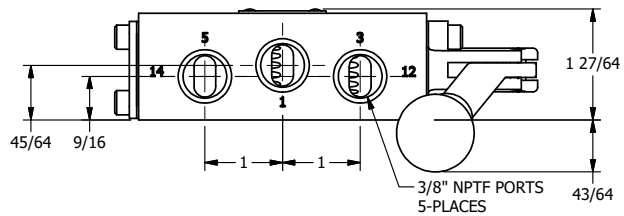

4

3

2

1

AAA
PRODUCTS
INTERNATIONAL

**AAA PRODUCTS
INTERNATIONAL**
7114 Harry Hines Blvd
Dallas, TX 75235

TITLE: 3/8" SIDE PORT, LEVER, 2 POS,
DETENT, LVR RTRN, 270D LVR

DRAWING NO.:
DIM_HD3BLQRT