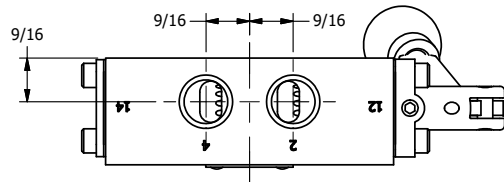

4

3

2

1

AAA
PRODUCTS
INTERNATIONAL

**AAA PRODUCTS
INTERNATIONAL**
7114 Harry Hines Blvd
Dallas, TX 75235

TITLE: 3/8" SIDE PORT, LEVER, 2 POS,
DETENT, LVR RTRN, 270D LVR

DRAWING NO.:
DIM_HD3BLQRT