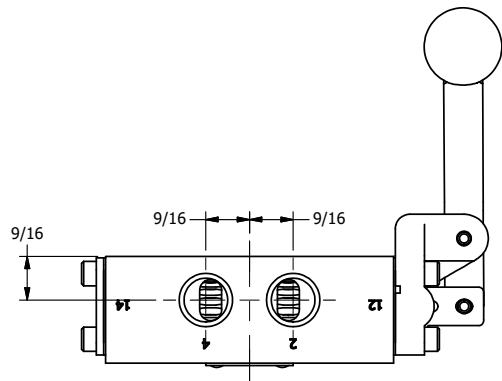

4

3

2

1

B

B

A

A

AAA
PRODUCTS
INTERNATIONAL

**AAA PRODUCTS
INTERNATIONAL**
7114 Harry Hines Blvd
Dallas, TX 75235

TITLE: 3/8" SIDE PORT, LEVER, 3 POS,
DETENT, LEVER SHFT, CLSD CTR SPL,
BNT LVR LFT, RED KNOB, 180D LVR

DRAWING NO.:
DIM_HD3BLJT

4

3

2

1

THE INFORMATION CONTAINED WITHIN THIS DOCUMENT IS PROPRIETARY TO AAA PRODUCTS AND MAY NOT BE DISCLOSED WITHOUT PRIOR WRITTEN CONSENT