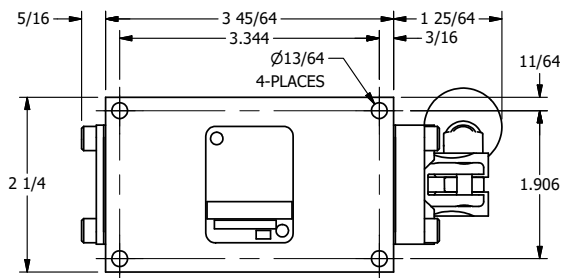

4

3

2

1

B

B

A

A

AAA
PRODUCTS
INTERNATIONAL

**AAA PRODUCTS
INTERNATIONAL**
7114 Harry Hines Blvd
Dallas, TX 75235

TITLE: 3/8" SIDE PORT, LEVER, 3 POS,
DETENT, LEVER SHFT, CLSD CTR SPL,
BNT LVR LFT, RED KNOB, 180D LVR

DRAWING NO.:
DIM_HD3BLJT

4

3

2

1

THE INFORMATION CONTAINED WITHIN THIS DOCUMENT IS PROPRIETARY TO AAA PRODUCTS AND MAY NOT BE DISCLOSED WITHOUT PRIOR WRITTEN CONSENT