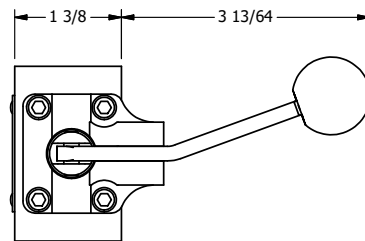

4

3

2

1

B

B

A

A

AAA
PRODUCTS
INTERNATIONAL

**AAA PRODUCTS
INTERNATIONAL**
7114 Harry Hines Blvd
Dallas, TX 75235

TITLE: 3/8" SIDE PORT, LEVER, 3 POS,
DETENT, LEVER SHFT, CLSD CTR SPL,
BNT LVR LFT, RED KNOB, 180D LVR

DRAWING NO.:
DIM_HD3BLJT