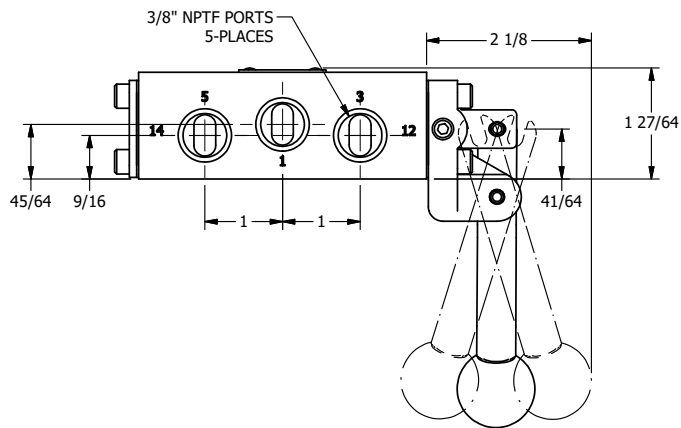

AAA
PRODUCTS
INTERNATIONAL

**AAA PRODUCTS
INTERNATIONAL**
7114 Harry Hines Blvd
Dallas, TX 75235

TITLE: 3/8" SIDE PORT, LEVER, 3 POS,
DETENT, LEVER SHFT, CLSD CTR SPL,
BNT LVR LFT, RED KNOB, 180D LVR

DRAWING NO.:
DIM_HD3BLJT