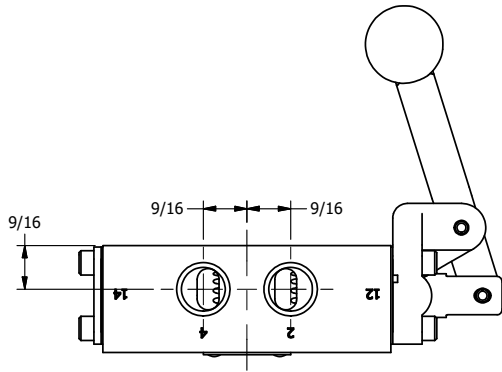

4

3

2

1

B

B

A

A

4

3

2

1

AAA
PRODUCTS
INTERNATIONAL

**AAA PRODUCTS
INTERNATIONAL**
7114 Harry Hines Blvd
Dallas, TX 75235

TITLE: 3/8" SIDE PORT, LEVER, 2 POS,
DETENT, LVR RTRN, BENT LVR LFT,
RED KNOB, 180D LVR

DRAWING NO.:
DIM_HD3BLJQT

THE INFORMATION CONTAINED WITHIN THIS DOCUMENT IS PROPRIETARY TO AAA PRODUCTS AND MAY NOT BE DISCLOSED WITHOUT PRIOR WRITTEN CONSENT