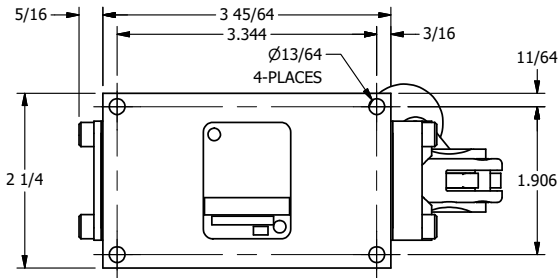

4

3

2

1

B

B

A

A

4

3

2

1

AAA
PRODUCTS
INTERNATIONAL

**AAA PRODUCTS
INTERNATIONAL**
7114 Harry Hines Blvd
Dallas, TX 75235

TITLE: 3/8" SIDE PORT, LEVER, 2 POS,
DETENT, LVR RTRN, BENT LVR LFT,
RED KNOB, 180D LVR

DRAWING NO.:
DIM_HD3BLJQT

THE INFORMATION CONTAINED WITHIN THIS DOCUMENT IS PROPRIETARY TO AAA PRODUCTS AND MAY NOT BE DISCLOSED WITHOUT PRIOR WRITTEN CONSENT