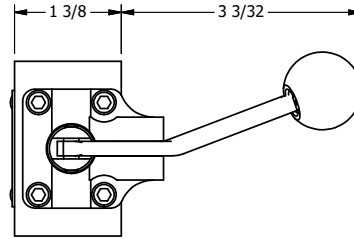

4

3

2

1

B

B

A

A

4

3

2

1

AAA
PRODUCTS
INTERNATIONAL

**AAA PRODUCTS
INTERNATIONAL**
7114 Harry Hines Blvd
Dallas, TX 75235

TITLE: 3/8" SIDE PORT, LEVER, 2 POS,
DETENT, LVR RTRN, BENT LVR LFT,
RED KNOB, 180D LVR

DRAWING NO.:
DIM_HD3BLJQT

THE INFORMATION CONTAINED WITHIN THIS DOCUMENT IS PROPRIETARY TO AAA PRODUCTS AND MAY NOT BE DISCLOSED WITHOUT PRIOR WRITTEN CONSENT