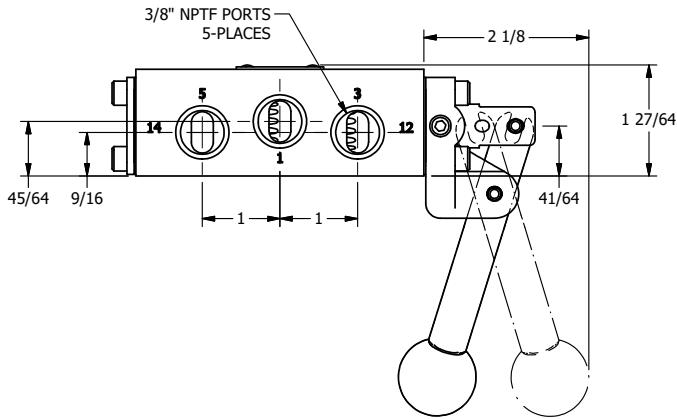

4

3

2

1

B

B

A

A

4

3

2

1

AAA
PRODUCTS
INTERNATIONAL

**AAA PRODUCTS
INTERNATIONAL**
7114 Harry Hines Blvd
Dallas, TX 75235

TITLE: 3/8" SIDE PORT, LEVER, 2 POS,
DETENT, LVR RTRN, BENT LVR LFT,
RED KNOB, 180D LVR

DRAWING NO.:
DIM_HD3BLJQT

THE INFORMATION CONTAINED WITHIN THIS DOCUMENT IS PROPRIETARY TO AAA PRODUCTS AND MAY NOT BE DISCLOSED WITHOUT PRIOR WRITTEN CONSENT