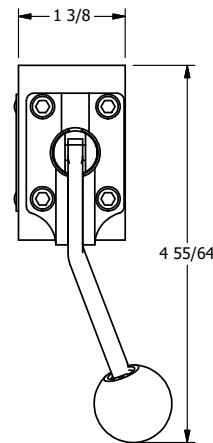

4

3

2

1

AAA
PRODUCTS
INTERNATIONAL

AAA PRODUCTS INTERNATIONAL
7114 Harry Hines Blvd
Dallas, TX 75235

TITLE: 3/8" SIDE PORT, LEVER, 2 POS,
DETENT, LVR RTRN, BENT LVR LFT,
RED KNOB, 270D LVR

DRAWING NO.:
DIM_HD3BLJQRT