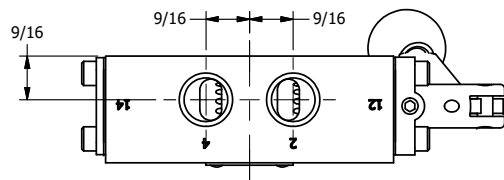

4

3

2

1

AAA
PRODUCTS
INTERNATIONAL

AAA PRODUCTS INTERNATIONAL
7114 Harry Hines Blvd
Dallas, TX 75235

TITLE: 3/8" SIDE PORT, LEVER, 2 POS,
DETENT, LVR RTRN, BENT LVR LFT,
RED KNOB, 270D LVR

DRAWING NO.:
DIM_HD3BLJQRT