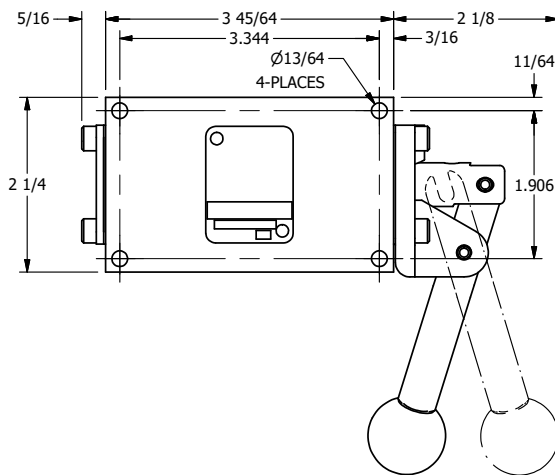

4

3

2

1

AAA
PRODUCTS
INTERNATIONAL

AAA PRODUCTS INTERNATIONAL
7114 Harry Hines Blvd
Dallas, TX 75235

TITLE: 3/8" SIDE PORT, LEVER, 2 POS,
DETENT, LVR RTRN, BENT LVR LFT,
RED KNOB, 270D LVR

DRAWING NO.:
DIM_HD3BLJQRT