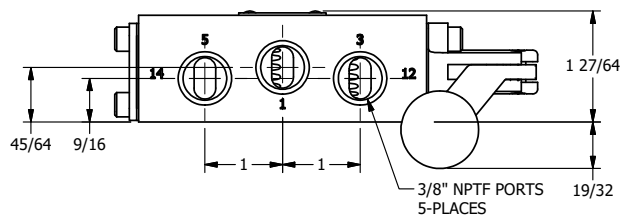

4

3

2

1

AAA
PRODUCTS
INTERNATIONAL

AAA PRODUCTS INTERNATIONAL
7114 Harry Hines Blvd
Dallas, TX 75235

TITLE: 3/8" SIDE PORT, LEVER, 2 POS,
DETENT, LVR RTRN, BENT LVR LFT,
RED KNOB, 270D LVR

DRAWING NO.:
DIM_HD3BLJQRT