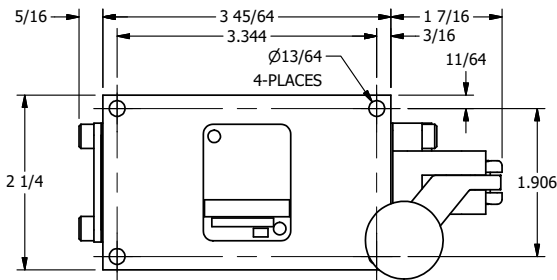

4

3

2

1

AAA
PRODUCTS
INTERNATIONAL
7114 Harry Hines Blvd
Dallas, TX 75235

TITLE: 3/8" SIDE PORT, LEVER, 2 POS,
DETENT, LEVER RTRN,
BNT LVR LFT, RED KNOB

DRAWING NO.:
DIM_HD3BLJQ

4