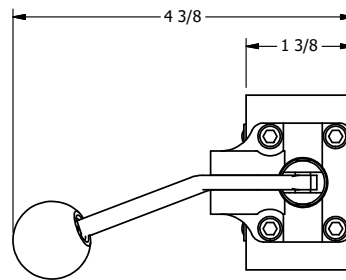

4

3

2

1

AAA
PRODUCTS
INTERNATIONAL
7114 Harry Hines Blvd
Dallas, TX 75235

TITLE: 3/8" SIDE PORT, LEVER, 2 POS,
DETENT, LEVER RTRN,
BNT LVR LFT, RED KNOB

DRAWING NO.:
DIM_HD3BLJQ

4