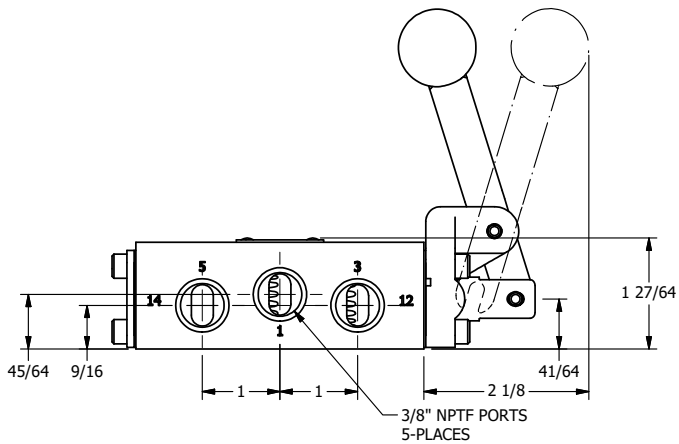

4

3

2

1

AAA
PRODUCTS
INTERNATIONAL
7114 Harry Hines Blvd
Dallas, TX 75235

TITLE: 3/8" SIDE PORT, LEVER, 2 POS,
DETENT, LEVER RTRN,
BNT LVR LFT, RED KNOB

DRAWING NO.:
DIM_HD3BLJQ

4