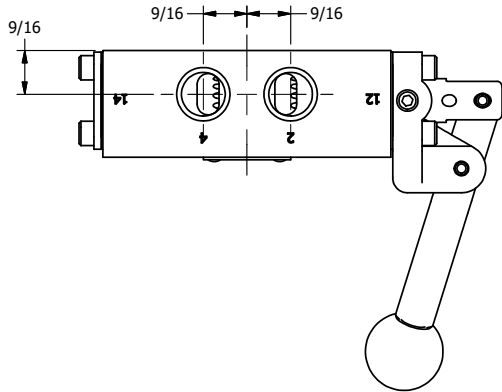

4

3

2

1

AAA
PRODUCTS
INTERNATIONAL
7114 Harry Hines Blvd
Dallas, TX 75235

TITLE: 3/8" SIDE PORT, LEVER, 2 POS,
DETENT, LEVER RTRN,
BNT LVR LFT, RED KNOB

DRAWING NO.:
DIM_HD3BLJQ

4