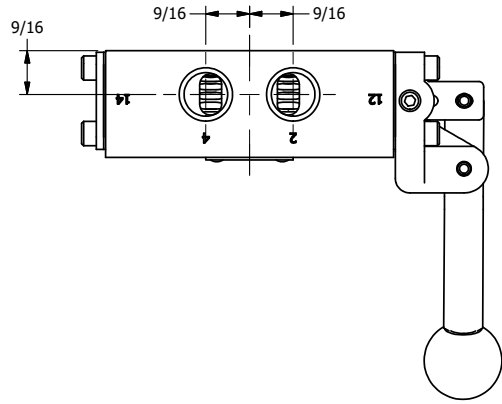

4

3

2

1

AAA
PRODUCTS
INTERNATIONAL

**AAA PRODUCTS
INTERNATIONAL**
7114 Harry Hines Blvd
Dallas, TX 75235

TITLE: 3/8" SIDE PORT, LEVER, 3 POS,
DETENT, LEVER SHFT, CLSD CTR SPL,
BNT LVR LFT, RED KNOB

DRAWING NO.:
DIM_HD3BLJ