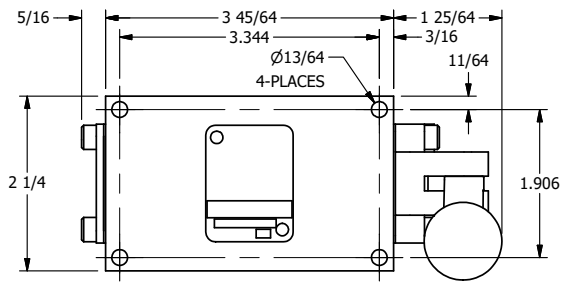

4

3

2

1

AAA
PRODUCTS
INTERNATIONAL

**AAA PRODUCTS
INTERNATIONAL**
7114 Harry Hines Blvd
Dallas, TX 75235

TITLE: 3/8" SIDE PORT, LEVER, 3 POS,
DETENT, LEVER SHFT, CLSD CTR SPL,
BNT LVR LFT, RED KNOB

DRAWING NO.:
DIM_HD3BLJ