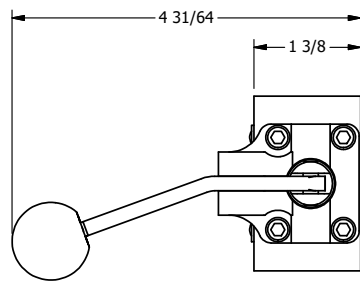

4

3

2

1

AAA
PRODUCTS
INTERNATIONAL

**AAA PRODUCTS
INTERNATIONAL**
7114 Harry Hines Blvd
Dallas, TX 75235

TITLE: 3/8" SIDE PORT, LEVER, 3 POS,
DETENT, LEVER SHFT, CLSD CTR SPL,
BNT LVR LFT, RED KNOB

DRAWING NO.:
DIM_HD3BLJ