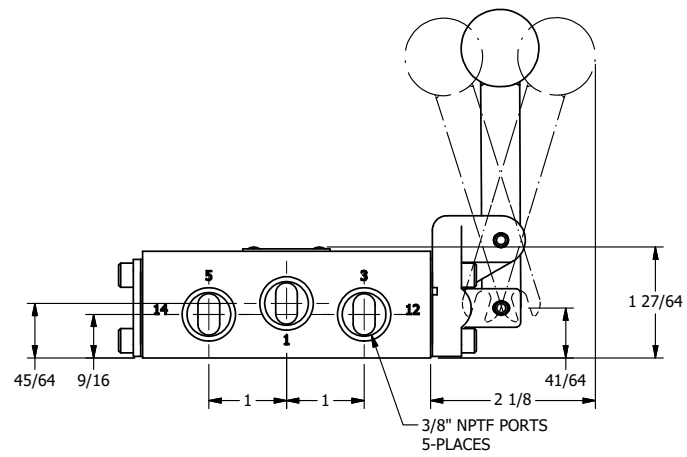

4

3

2

1

AAA
PRODUCTS
INTERNATIONAL

**AAA PRODUCTS
INTERNATIONAL**
7114 Harry Hines Blvd
Dallas, TX 75235

TITLE: 3/8" SIDE PORT, LEVER, 3 POS,
DETENT, LEVER SHFT, CLSD CTR SPL,
BNT LVR LFT, RED KNOB

DRAWING NO.:
DIM_HD3BLJ