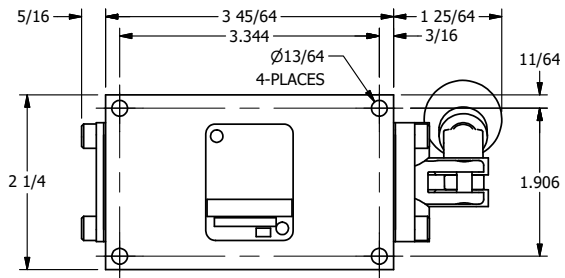

AAA
PRODUCTS
INTERNATIONAL

AAA PRODUCTS INTERNATIONAL
7114 Harry Hines Blvd
Dallas, TX 75235

TITLE: 3/8" SIDE PORT, LEVER, 3 POS,
DETENT, LEVER SHFT, CLSD CTR SPL,
BNT LVR LFT, HVY DUTY, 180D LVR

DRAWING NO.:
DIM_HD3BLHT