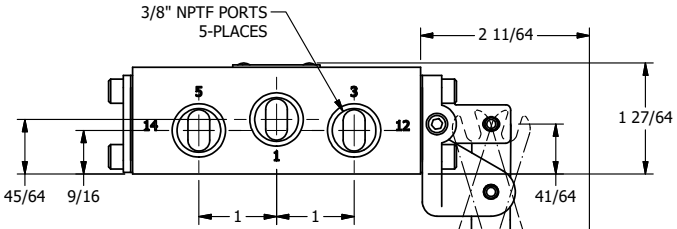

AAA
PRODUCTS
INTERNATIONAL

AAA PRODUCTS INTERNATIONAL
7114 Harry Hines Blvd
Dallas, TX 75235

TITLE: 3/8" SIDE PORT, LEVER, 3 POS,
DETENT, LEVER SHFT, CLSD CTR SPL,
BNT LVR LFT, HVY DUTY, 180D LVR

DRAWING NO.:
DIM_HD3BLHT