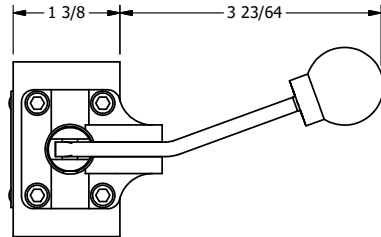

4

3

2

1

B

B

A

A

AAA
PRODUCTS
INTERNATIONAL

AAA PRODUCTS INTERNATIONAL
7114 Harry Hines Blvd
Dallas, TX 75235

TITLE: 3/8" SIDE PORT, LEVER, 3 POS,
DETENT, LEVER SHFT, CLSD CTR SPL,
BNT LVR LFT, HVY DUTY, 180D LVR

DRAWING NO.:
DIM_HD3BLHT