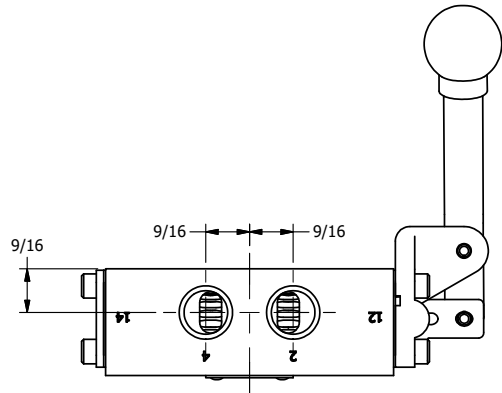

AAA
PRODUCTS
INTERNATIONAL

AAA PRODUCTS INTERNATIONAL
7114 Harry Hines Blvd
Dallas, TX 75235

TITLE: 3/8" SIDE PORT, LEVER, 3 POS,
DETENT, LEVER SHFT, CLSD CTR SPL,
BNT LVR LFT, HVY DUTY, 180D LVR

DRAWING NO.:
DIM_HD3BLHT