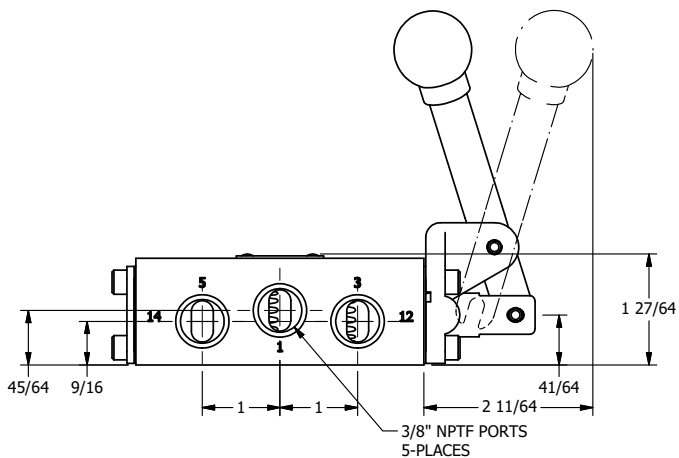

4

3

2

1

AAA
PRODUCTS
INTERNATIONAL
7114 Harry Hines Blvd
Dallas, TX 75235

TITLE: 3/8" SIDE PORT, LEVER, 2 POS,
DETENT, LVR RTRN,
BNT LVR LFT, HVY DUTY

DRAWING NO.:
DIM_HD3BLHQ

4