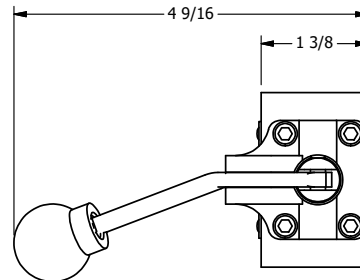

4

3

2

1

AAA
PRODUCTS
INTERNATIONAL
7114 Harry Hines Blvd
Dallas, TX 75235

TITLE: 3/8" SIDE PORT, LEVER, 2 POS,
DETENT, LVR RTRN,
BNT LVR LFT, HVY DUTY

DRAWING NO.:
DIM_HD3BLHQ

4