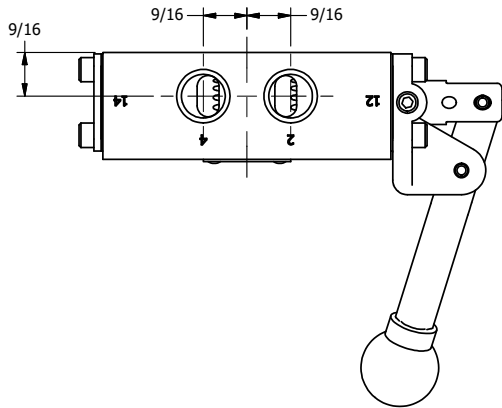

4

3

2

1

AAA
PRODUCTS
INTERNATIONAL
7114 Harry Hines Blvd
Dallas, TX 75235

TITLE: 3/8" SIDE PORT, LEVER, 2 POS,
DETENT, LVR RTRN,
BNT LVR LFT, HVY DUTY

DRAWING NO.:
DIM_HD3BLHQ

4