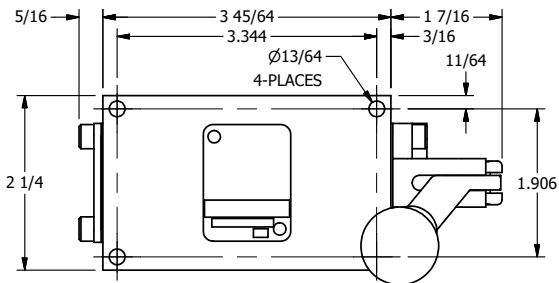

4

3

2

1

AAA
PRODUCTS
INTERNATIONAL
7114 Harry Hines Blvd
Dallas, TX 75235

TITLE: 3/8" SIDE PORT, LEVER, 2 POS,
DETENT, LVR RTRN,
BNT LVR LFT, HVY DUTY

DRAWING NO.:
DIM_HD3BLHQ

4