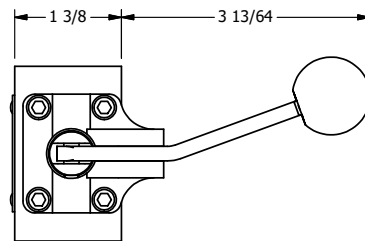

4

3

2

1

B

B

A

A

AAA
PRODUCTS
INTERNATIONAL

**AAA PRODUCTS
INTERNATIONAL**
7114 Harry Hines Blvd
Dallas, TX 75235

TITLE: 3/8" SIDE PORT, LEVER, 3 POS,
DTNT, CLSD CTR SPL, HVY DUTY,
BNT LVR LFT, RED KNOB, 180D LVR

DRAWING NO.:
DIM_HD3BLHJT