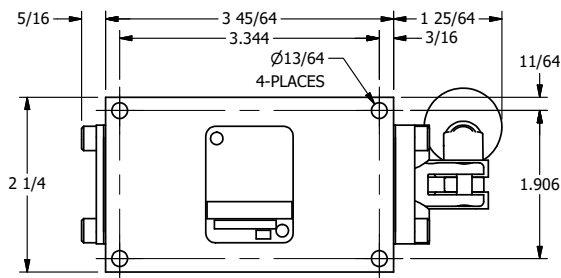

4

3

2

1

B

B

A

A

AAA
PRODUCTS
INTERNATIONAL

**AAA PRODUCTS
INTERNATIONAL**
7114 Harry Hines Blvd
Dallas, TX 75235

TITLE: 3/8" SIDE PORT, LEVER, 3 POS,
DTNT, CLSD CTR SPL, HVY DUTY,
BNT LVR LFT, RED KNOB, 180D LVR

DRAWING NO.:
DIM_HD3BLHJT

4

3

2

1

THE INFORMATION CONTAINED WITHIN THIS DOCUMENT IS PROPRIETARY TO AAA PRODUCTS AND MAY NOT BE DISCLOSED WITHOUT PRIOR WRITTEN CONSENT