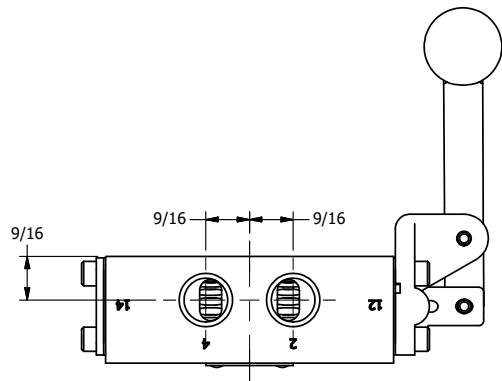

4

3

2

1

B

B

A

A

AAA
PRODUCTS
INTERNATIONAL

**AAA PRODUCTS
INTERNATIONAL**
7114 Harry Hines Blvd
Dallas, TX 75235

TITLE: 3/8" SIDE PORT, LEVER, 3 POS,
DTNT, CLSD CTR SPL, HVY DUTY,
BNT LVR LFT, RED KNOB, 180D LVR

DRAWING NO.:
DIM_HD3BLHJT

4

3

2

1

THE INFORMATION CONTAINED WITHIN THIS DOCUMENT IS PROPRIETARY TO AAA PRODUCTS AND MAY NOT BE DISCLOSED WITHOUT PRIOR WRITTEN CONSENT