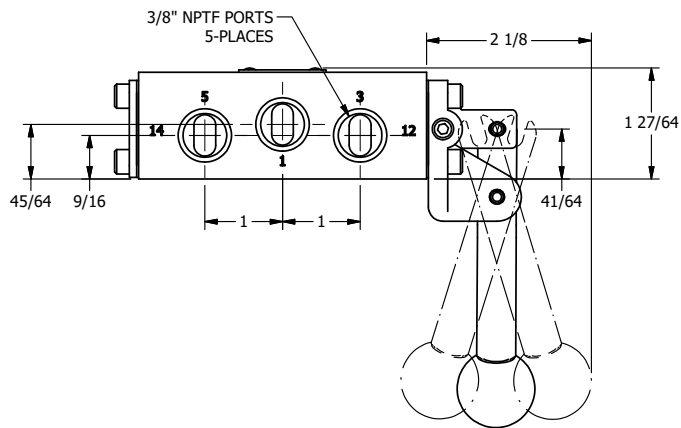

AAA
PRODUCTS
INTERNATIONAL

**AAA PRODUCTS
INTERNATIONAL**
7114 Harry Hines Blvd
Dallas, TX 75235

TITLE: 3/8" SIDE PORT, LEVER, 3 POS,
DTNT, CLSD CTR SPL, HVY DUTY,
BNT LVR LFT, RED KNOB, 180D LVR

DRAWING NO.:
DIM_HD3BLHJT