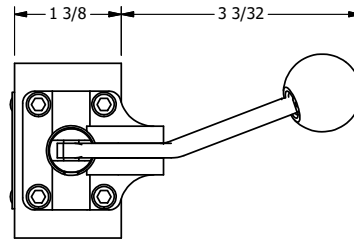

4

3

2

1

B

B

A

A

4

3

2

1

AAA
PRODUCTS
INTERNATIONAL

**AAA PRODUCTS
INTERNATIONAL**
7114 Harry Hines Blvd
Dallas, TX 75235

TITLE: 3/8" SIDE PORT, LEVER, 2 POS,
DETENT, LVR RTRN, BENT LVR LFT,
HVY DUTY, RED KNOB, 180D LVR

DRAWING NO.:
DIM_HD3BLHJQT

THE INFORMATION CONTAINED WITHIN THIS DOCUMENT IS PROPRIETARY TO AAA PRODUCTS AND MAY NOT BE DISCLOSED WITHOUT PRIOR WRITTEN CONSENT