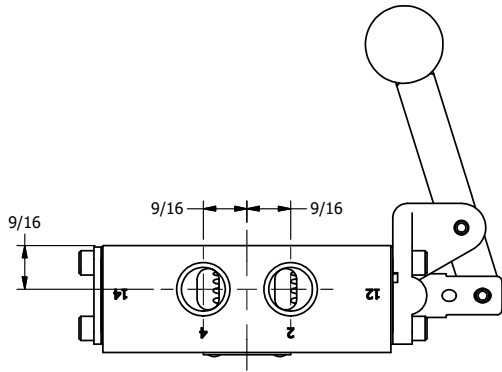

4

3

2

1

B

B

A

A

4

3

2

1

AAA
PRODUCTS
INTERNATIONAL

**AAA PRODUCTS
INTERNATIONAL**
7114 Harry Hines Blvd
Dallas, TX 75235

TITLE: 3/8" SIDE PORT, LEVER, 2 POS,
DETENT, LVR RTRN, BENT LVR LFT,
HVY DUTY, RED KNOB, 180D LVR

DRAWING NO.:
DIM_HD3BLHJQT

THE INFORMATION CONTAINED WITHIN THIS DOCUMENT IS PROPRIETARY TO AAA PRODUCTS AND MAY NOT BE DISCLOSED WITHOUT PRIOR WRITTEN CONSENT