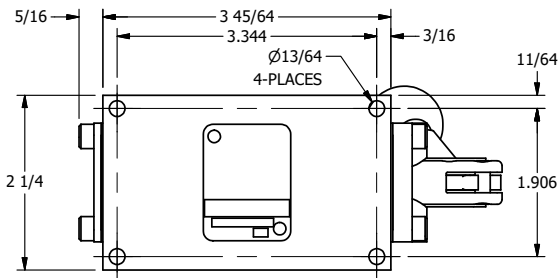

4

3

2

1

B

B

A

A

4

3

2

1

AAA
PRODUCTS
INTERNATIONAL

**AAA PRODUCTS
INTERNATIONAL**
7114 Harry Hines Blvd
Dallas, TX 75235

TITLE: 3/8" SIDE PORT, LEVER, 2 POS,
DETENT, LVR RTRN, BENT LVR LFT,
HVY DUTY, RED KNOB, 180D LVR

DRAWING NO.:
DIM_HD3BLHJQT

THE INFORMATION CONTAINED WITHIN THIS DOCUMENT IS PROPRIETARY TO AAA PRODUCTS AND MAY NOT BE DISCLOSED WITHOUT PRIOR WRITTEN CONSENT