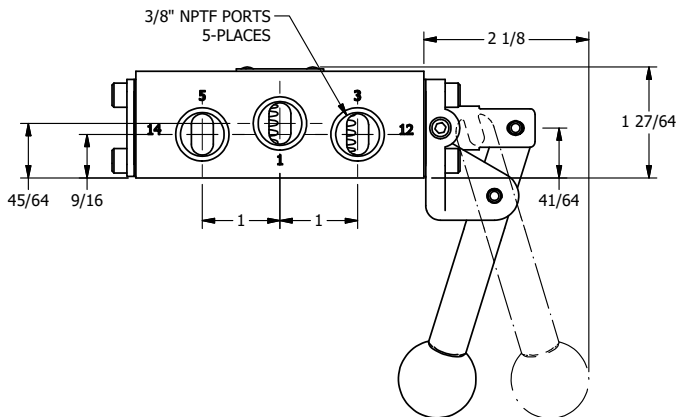

4

3

2

1

B

B

A

A

4

3

2

1

AAA
PRODUCTS
INTERNATIONAL

**AAA PRODUCTS
INTERNATIONAL**
7114 Harry Hines Blvd
Dallas, TX 75235

TITLE: 3/8" SIDE PORT, LEVER, 2 POS,
DETENT, LVR RTRN, BENT LVR LFT,
HVY DUTY, RED KNOB, 180D LVR

DRAWING NO.:
DIM_HD3BLHJQT

THE INFORMATION CONTAINED WITHIN THIS DOCUMENT IS PROPRIETARY TO AAA PRODUCTS AND MAY NOT BE DISCLOSED WITHOUT PRIOR WRITTEN CONSENT