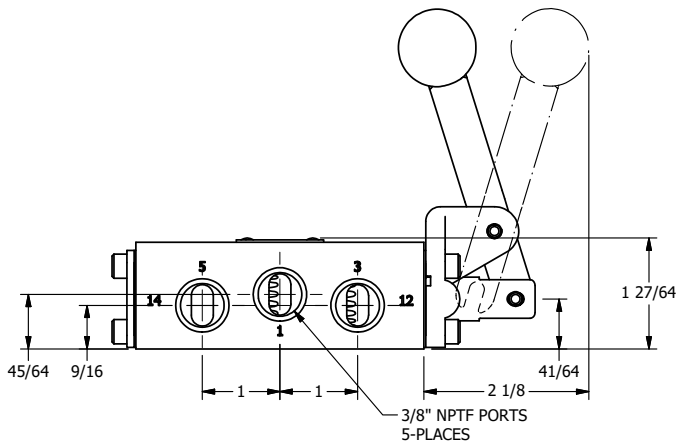

4

3

2

1

AAA
PRODUCTS
INTERNATIONAL

**AAA PRODUCTS
INTERNATIONAL**
7114 Harry Hines Blvd
Dallas, TX 75235

TITLE: 3/8" SIDE PORT, LEVER, 2 POS,
DETENT, LVR RTRN, BENT LVR LFT,
HVY DUTY, RED KNOB

DRAWING NO.:
DIM_HD3BLHJQ