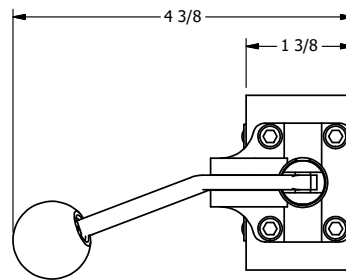

4

3

2

1

AAA
PRODUCTS
INTERNATIONAL

**AAA PRODUCTS
INTERNATIONAL**
7114 Harry Hines Blvd
Dallas, TX 75235

TITLE: 3/8" SIDE PORT, LEVER, 2 POS,
DETENT, LVR RTRN, BENT LVR LFT,
HVY DUTY, RED KNOB

DRAWING NO.:
DIM_HD3BLHJQ