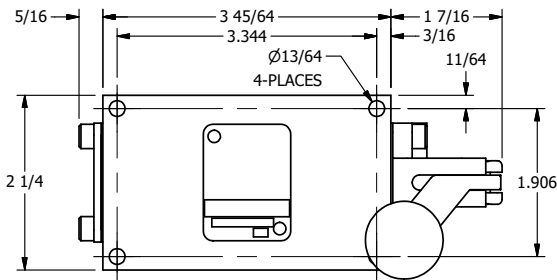

4

3

2

1

AAA
PRODUCTS
INTERNATIONAL

**AAA PRODUCTS
INTERNATIONAL**
7114 Harry Hines Blvd
Dallas, TX 75235

TITLE: 3/8" SIDE PORT, LEVER, 2 POS,
DETENT, LVR RTRN, BENT LVR LFT,
HVY DUTY, RED KNOB

DRAWING NO.:
DIM_HD3BLHJQ