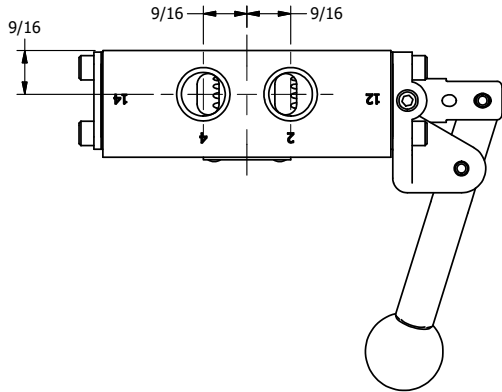

4

3

2

1

AAA
PRODUCTS
INTERNATIONAL

**AAA PRODUCTS
INTERNATIONAL**
7114 Harry Hines Blvd
Dallas, TX 75235

TITLE: 3/8" SIDE PORT, LEVER, 2 POS,
DETENT, LVR RTRN, BENT LVR LFT,
HVY DUTY, RED KNOB

DRAWING NO.:
DIM_HD3BLHJQ