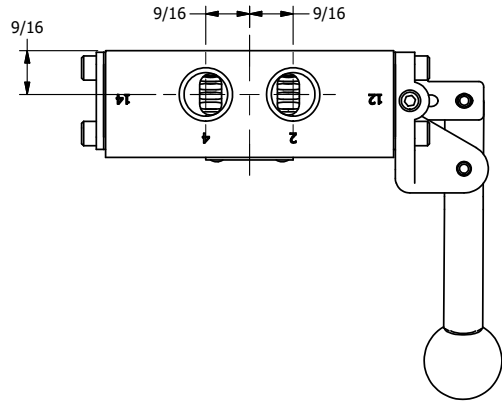

4

3

2

1

AAA
PRODUCTS
INTERNATIONAL

**AAA PRODUCTS
INTERNATIONAL**
7114 Harry Hines Blvd
Dallas, TX 75235

TITLE: 3/8" SIDE PORT, LEVER, 3 POS,
DETENT, LEVER SHFT, CLSD CTR SPL,
BNT LVR LFT, HVY DUTY, RED KNOB

DRAWING NO.:
DIM_HD3BLHJ

THE INFORMATION CONTAINED WITHIN THIS DOCUMENT IS PROPRIETARY TO AAA PRODUCTS AND MAY NOT BE DISCLOSED WITHOUT PRIOR WRITTEN CONSENT

4

3

2

1

B

B