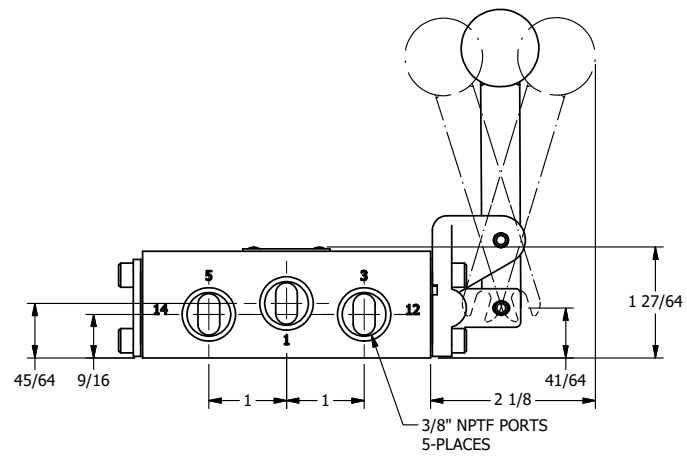

4

3

2

1

AAA
PRODUCTS
INTERNATIONAL

**AAA PRODUCTS
INTERNATIONAL**
7114 Harry Hines Blvd
Dallas, TX 75235

TITLE: 3/8" SIDE PORT, LEVER, 3 POS,
DETENT, LEVER SHFT, CLSD CTR SPL,
BNT LVR LFT, HVY DUTY, RED KNOB

DRAWING NO.:
DIM_HD3BLHJ

THE INFORMATION CONTAINED WITHIN THIS DOCUMENT IS PROPRIETARY TO AAA PRODUCTS AND MAY NOT BE DISCLOSED WITHOUT PRIOR WRITTEN CONSENT

4

3

2

1

B

B