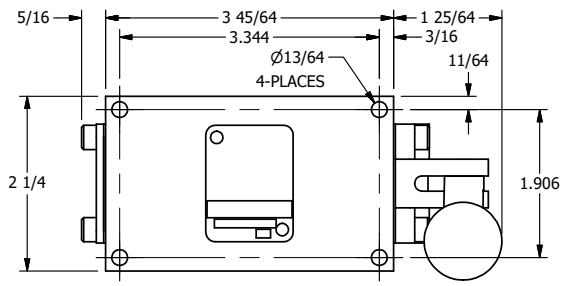

4

3

2

1

AAA
PRODUCTS
INTERNATIONAL

**AAA PRODUCTS
INTERNATIONAL**
7114 Harry Hines Blvd
Dallas, TX 75235

TITLE: 3/8" SIDE PORT, LEVER, 3 POS,
DETENT, LEVER SHFT, CLSD CTR SPL,
BNT LVR LFT, HVY DUTY, RED KNOB

DRAWING NO.:
DIM_HD3BLHJ

THE INFORMATION CONTAINED WITHIN THIS DOCUMENT IS PROPRIETARY TO AAA PRODUCTS AND MAY NOT BE DISCLOSED WITHOUT PRIOR WRITTEN CONSENT

4

3

2

1

B

B