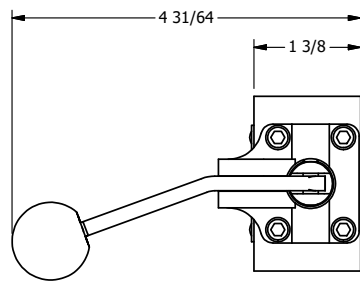

4

3

2

1

AAA
PRODUCTS
INTERNATIONAL

**AAA PRODUCTS
INTERNATIONAL**
7114 Harry Hines Blvd
Dallas, TX 75235

TITLE: 3/8" SIDE PORT, LEVER, 3 POS,
DETENT, LEVER SHFT, CLSD CTR SPL,
BNT LVR LFT, HVY DUTY, RED KNOB

DRAWING NO.:
DIM_HD3BLHJ

THE INFORMATION CONTAINED WITHIN THIS DOCUMENT IS PROPRIETARY TO AAA PRODUCTS AND MAY NOT BE DISCLOSED WITHOUT PRIOR WRITTEN CONSENT

4

3

2

1

B

B