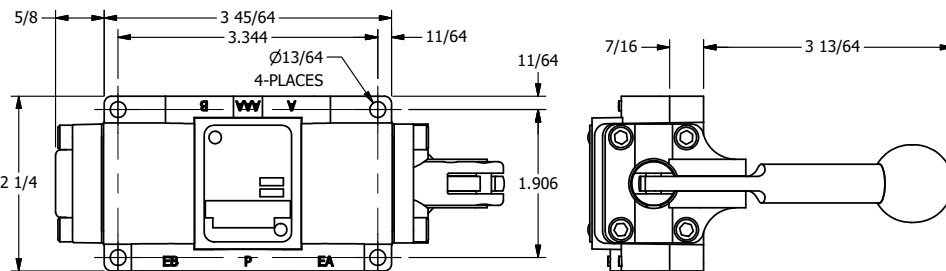

4

3

2

1

B

B

A

A

4

3

2

1

TITLE: 1/4" SIDE PORT, LEVER, 2 POS,
DETENT, LVR RTRN, 180D LVR,
STAINLESS

DRAWING NO.:
DIM_HD2QTSS

THE INFORMATION CONTAINED WITHIN THIS DOCUMENT IS PROPRIETARY TO AAA PRODUCTS AND MAY NOT BE DISCLOSED WITHOUT PRIOR WRITTEN CONSENT