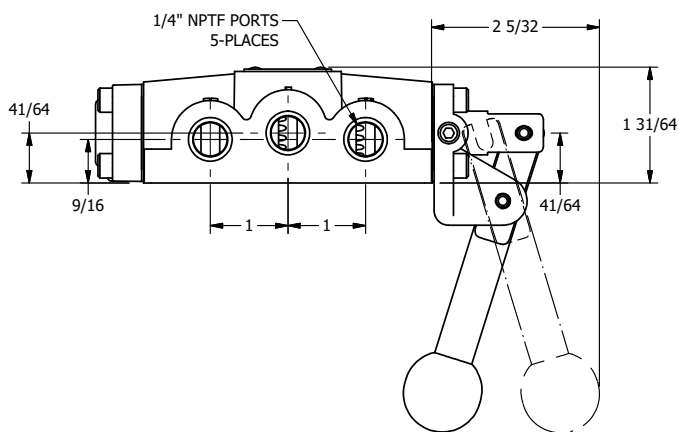

4

3

2

1

B

B

A

A

4

3

2

1

TITLE: 1/4" SIDE PORT, LEVER, 2 POS,
DETENT, LVR RTRN, 180D LVR,
STAINLESS

DRAWING NO.:
DIM_HD2QTSS

THE INFORMATION CONTAINED WITHIN THIS DOCUMENT IS PROPRIETARY TO AAA PRODUCTS AND MAY NOT BE DISCLOSED WITHOUT PRIOR WRITTEN CONSENT