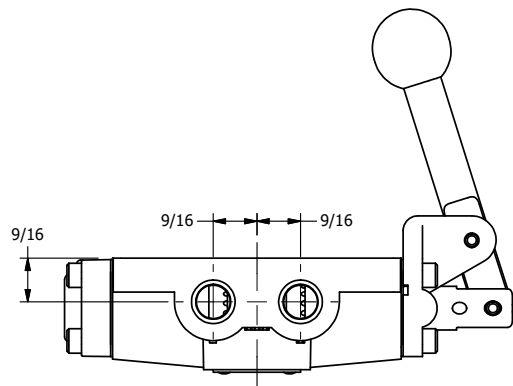

4

3

2

1

B

B

A

A

4

3

2

1

TITLE: 1/4" SIDE PORT, LEVER, 2 POS,  
DETENT, LVR RTRN, 180D LVR,  
STAINLESS

DRAWING NO.:  
DIM\_HD2QTSS

THE INFORMATION CONTAINED WITHIN THIS DOCUMENT IS PROPRIETARY TO AAA PRODUCTS AND MAY NOT BE DISCLOSED WITHOUT PRIOR WRITTEN CONSENT