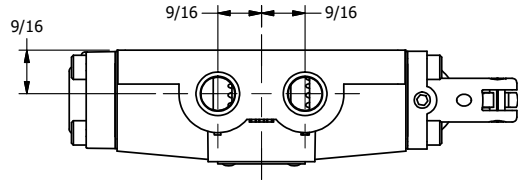

4

3

2

1

**AAA**  
PRODUCTS  
INTERNATIONAL

**AAA PRODUCTS  
INTERNATIONAL**  
7114 Harry Hines Blvd  
Dallas, TX 75235

TITLE: 1/4" SIDE PORT, LEVER, 2 POS,  
DETENT, LVR RTRN, 270D LVR,  
STAINLESS

DRAWING NO.:  
DIM\_HD2QRTSS