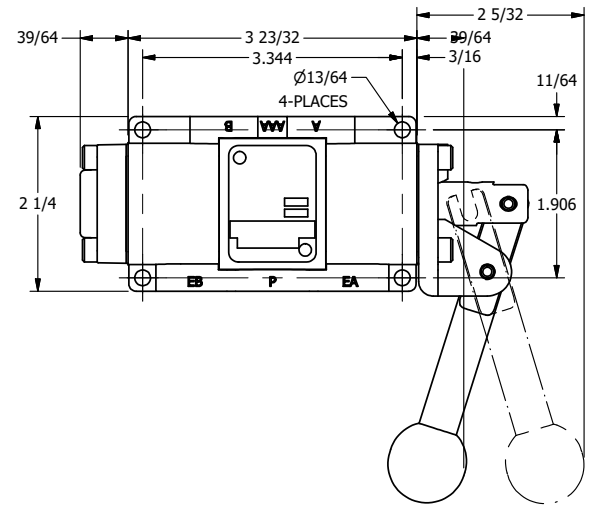

4

3

2

1

**AAA**  
PRODUCTS  
INTERNATIONAL

**AAA PRODUCTS  
INTERNATIONAL**  
7114 Harry Hines Blvd  
Dallas, TX 75235

TITLE: 1/4" SIDE PORT, LEVER, 2 POS,  
DETENT, LVR RTRN, 270D LVR,  
STAINLESS

DRAWING NO.:  
DIM\_HD2QRTSS