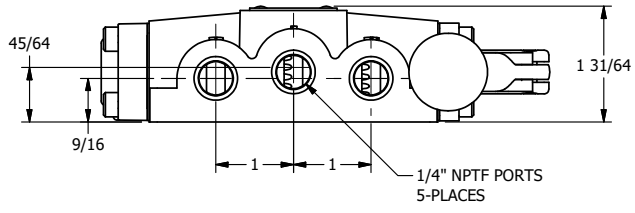

4

3

2

1

**AAA**  
PRODUCTS  
INTERNATIONAL

**AAA PRODUCTS  
INTERNATIONAL**  
7114 Harry Hines Blvd  
Dallas, TX 75235

TITLE: 1/4" SIDE PORT, LEVER, 2 POS,  
DETENT, LVR RTRN, 270D LVR,  
STAINLESS

DRAWING NO.:  
DIM\_HD2QRTSS