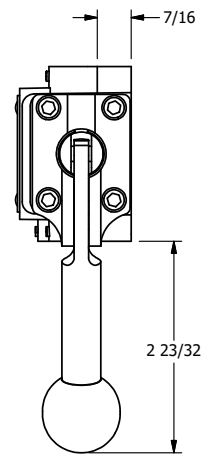

4

3

2

1

**AAA**  
PRODUCTS  
INTERNATIONAL

**AAA PRODUCTS  
INTERNATIONAL**  
7114 Harry Hines Blvd  
Dallas, TX 75235

TITLE: 1/4" SIDE PORT, LEVER, 2 POS,  
DETENT, LVR RTRN, 270D LVR,  
STAINLESS

DRAWING NO.:  
DIM\_HD2QRTSS