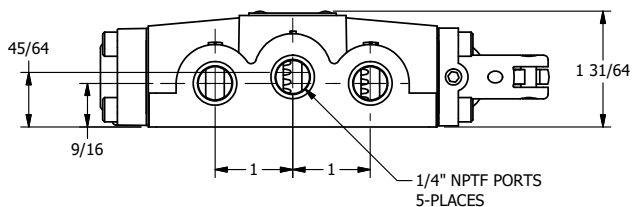

4

3

2

1

AAA
PRODUCTS
INTERNATIONAL

**AAA PRODUCTS
INTERNATIONAL**
7114 Harry Hines Blvd
Dallas, TX 75235

TITLE: 1/4" SIDE PORT, LEVER, 2 POS,
DETENT, LVR RTRN, 90D LVR,
STAINLESS

DRAWING NO.:
DIM_HD2QRSS