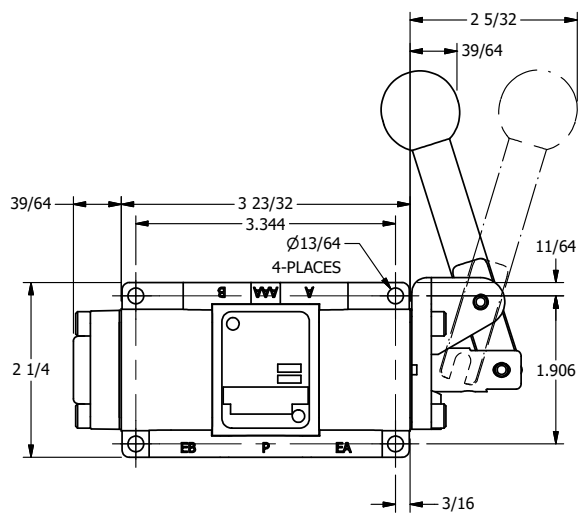

4

3

2

1

AAA
PRODUCTS
INTERNATIONAL

**AAA PRODUCTS
INTERNATIONAL**
7114 Harry Hines Blvd
Dallas, TX 75235

TITLE: 1/4" SIDE PORT, LEVER, 2 POS,
DETENT, LVR RTRN, 90D LVR,
STAINLESS

DRAWING NO.:
DIM_HD2QRSS