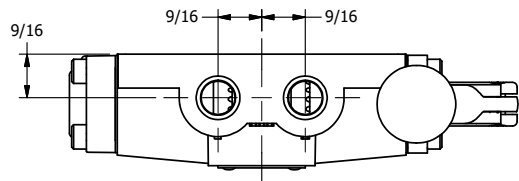

4

3

2

1

AAA
PRODUCTS
INTERNATIONAL

**AAA PRODUCTS
INTERNATIONAL**
7114 Harry Hines Blvd
Dallas, TX 75235

TITLE: 1/4" SIDE PORT, LEVER, 2 POS,
DETENT, LVR RTRN, 90D LVR,
STAINLESS

DRAWING NO.:
DIM_HD2QRSS