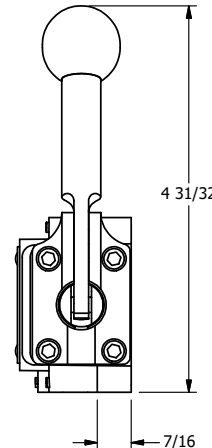

4

3

2

1

AAA
PRODUCTS
INTERNATIONAL

**AAA PRODUCTS
INTERNATIONAL**
7114 Harry Hines Blvd
Dallas, TX 75235

TITLE: 1/4" SIDE PORT, LEVER, 2 POS,
DETENT, LVR RTRN, 90D LVR,
STAINLESS

DRAWING NO.:
DIM_HD2QRSS