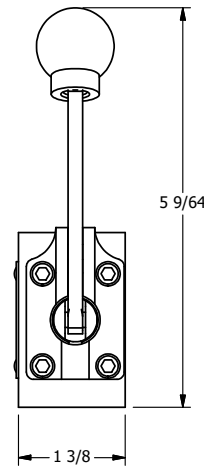

4

3

2

1

AAA
PRODUCTS
INTERNATIONAL

**AAA PRODUCTS
INTERNATIONAL**
7114 Harry Hines Blvd
Dallas, TX 75235

TITLE: 1/4" SIDE PORT, LEVER, 2 POS,
DETENT, LVR RTRN, 90D LVR

DRAWING NO.:
DIM_HD2QR