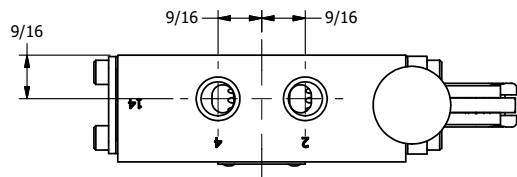

4

3

2

1

AAA
PRODUCTS
INTERNATIONAL

**AAA PRODUCTS
INTERNATIONAL**
7114 Harry Hines Blvd
Dallas, TX 75235

TITLE: 1/4" SIDE PORT, LEVER, 2 POS,
DETENT, LVR RTRN, 90D LVR

DRAWING NO.:
DIM_HD2QR