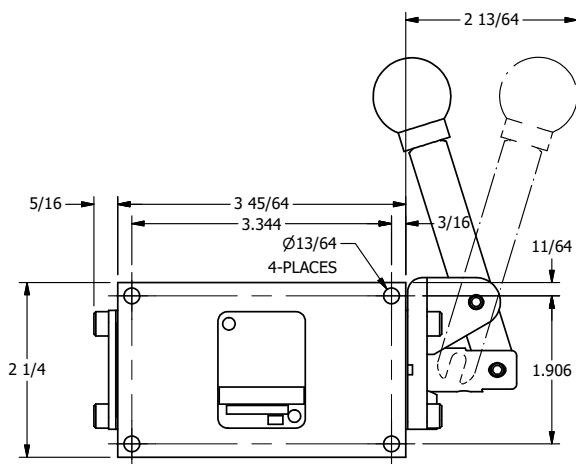

4

3

2

1

AAA
PRODUCTS
INTERNATIONAL

**AAA PRODUCTS
INTERNATIONAL**
7114 Harry Hines Blvd
Dallas, TX 75235

TITLE: 1/4" SIDE PORT, LEVER, 2 POS,
DETENT, LVR RTRN, 90D LVR

DRAWING NO.:
DIM_HD2QR