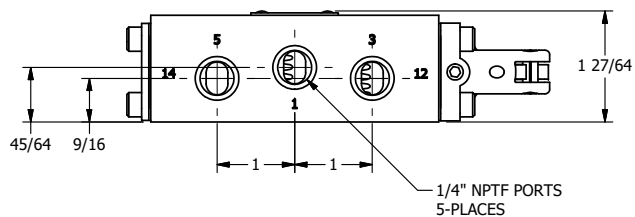

4

3

2

1

AAA
PRODUCTS
INTERNATIONAL

**AAA PRODUCTS
INTERNATIONAL**
7114 Harry Hines Blvd
Dallas, TX 75235

TITLE: 1/4" SIDE PORT, LEVER, 2 POS,
DETENT, LVR RTRN, 90D LVR

DRAWING NO.:
DIM_HD2QR