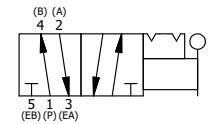

4

3

2

1

B

B

A

A

4

3

2

1

A

A

TITLE: 1/4" SIDE PORT, LEVER, 2 POS,
DETENT, LVR RTRN, RED KNOB,
180D LVR, STAINLESS

DRAWING NO.:
DIM_HD2JQTSS