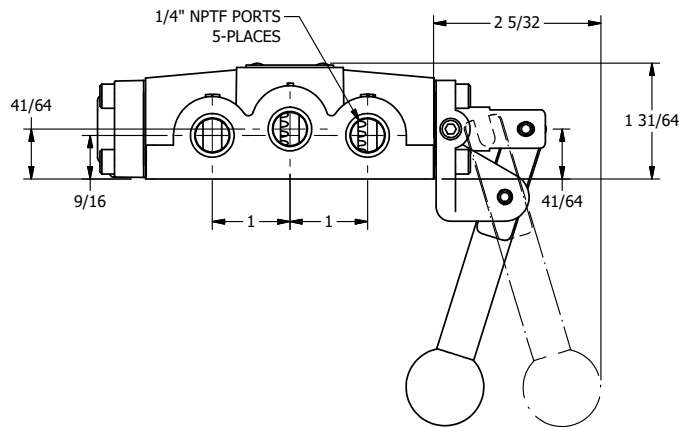

4

3

2

1

A

A

TITLE: 1/4" SIDE PORT, LEVER, 2 POS,
DETENT, LVR RTRN, RED KNOB,
180D LVR, STAINLESS

DRAWING NO.:
DIM_HD2JQTSS