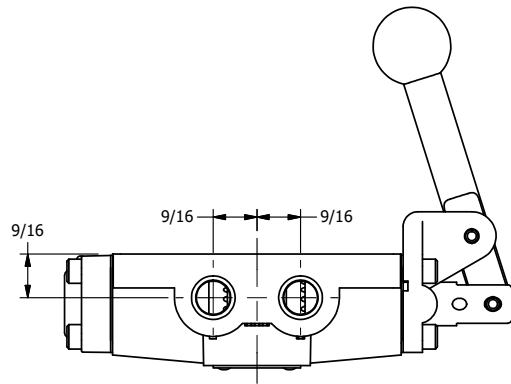

4

3

2

1

B

B

A

A

4

3

2

1

A

A

TITLE: 1/4" SIDE PORT, LEVER, 2 POS,
DETENT, LVR RTRN, RED KNOB,
180D LVR, STAINLESS

DRAWING NO.:
DIM_HD2JQTSS