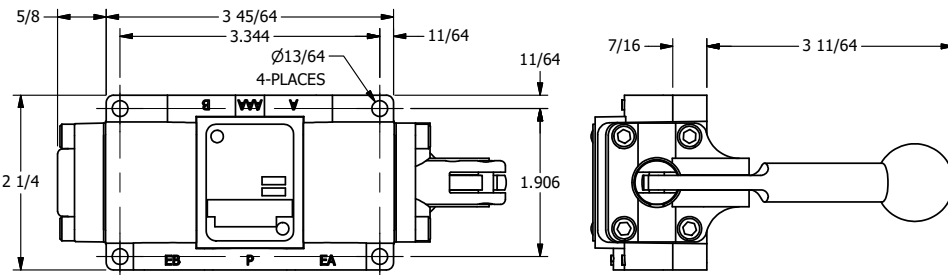

4

3

2

1

B

B

A

A

4

3

2

1

A

A

TITLE: 1/4" SIDE PORT, LEVER, 2 POS,
DETENT, LVR RTRN, RED KNOB,
180D LVR, STAINLESS

DRAWING NO.:
DIM_HD2JQTSS

THE INFORMATION CONTAINED WITHIN THIS DOCUMENT IS PROPRIETARY TO AAA PRODUCTS AND MAY NOT BE DISCLOSED WITHOUT PRIOR WRITTEN CONSENT