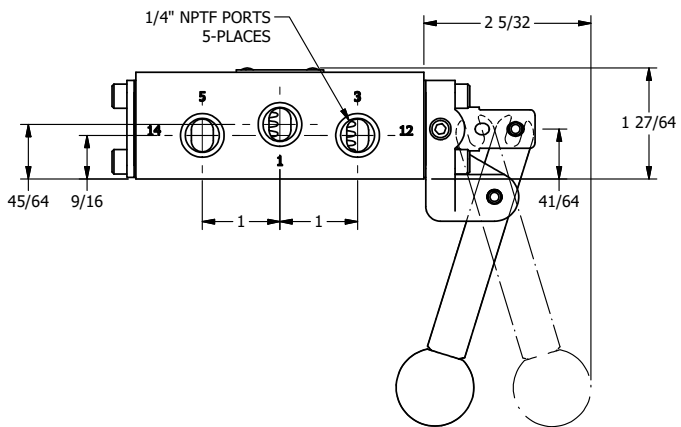

4

3

2

1

B

B

A

A

4

3

2

1

AAA
PRODUCTS
INTERNATIONAL

**AAA PRODUCTS
INTERNATIONAL**
7114 Harry Hines Blvd
Dallas, TX 75235

TITLE: 1/4" SIDE PORT, LEVER, 2 POS,
DETENT, LVR RTRN, RED KNOB,
180D LVR

DRAWING NO.:
DIM_HD2JQT

THE INFORMATION CONTAINED WITHIN THIS DOCUMENT IS PROPRIETARY TO AAA PRODUCTS AND MAY NOT BE DISCLOSED WITHOUT PRIOR WRITTEN CONSENT