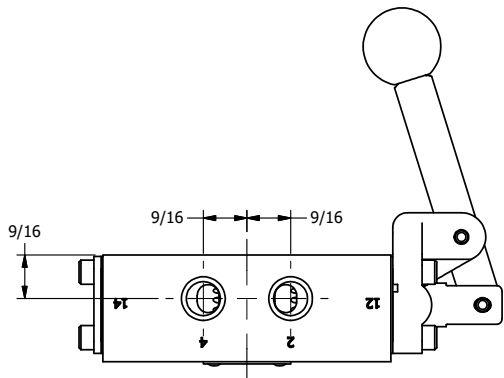

4

3

2

1

B

B

A

A

4

3

2

1

AAA
PRODUCTS
INTERNATIONAL

**AAA PRODUCTS
INTERNATIONAL**
7114 Harry Hines Blvd
Dallas, TX 75235

TITLE: 1/4" SIDE PORT, LEVER, 2 POS,
DETENT, LVR RTRN, RED KNOB,
180D LVR

DRAWING NO.:
DIM_HD2JQT

THE INFORMATION CONTAINED WITHIN THIS DOCUMENT IS PROPRIETARY TO AAA PRODUCTS AND MAY NOT BE DISCLOSED WITHOUT PRIOR WRITTEN CONSENT