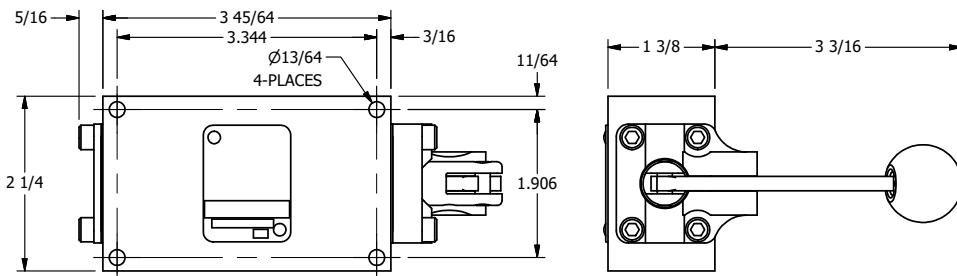

4

3

2

1

B

B

A

A

4

3

2

1

AAA
PRODUCTS
INTERNATIONAL

**AAA PRODUCTS
INTERNATIONAL**
7114 Harry Hines Blvd
Dallas, TX 75235

TITLE: 1/4" SIDE PORT, LEVER, 2 POS,
DETENT, LVR RTRN, RED KNOB,
180D LVR

DRAWING NO.:
DIM_HD2JQT

THE INFORMATION CONTAINED WITHIN THIS DOCUMENT IS PROPRIETARY TO AAA PRODUCTS AND MAY NOT BE DISCLOSED WITHOUT PRIOR WRITTEN CONSENT