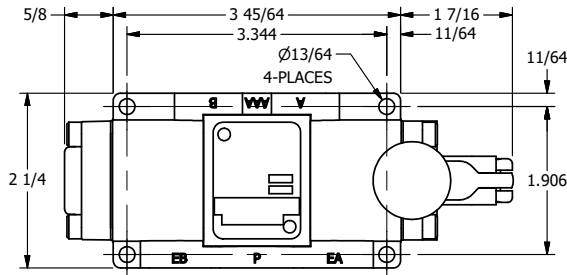

4

3

2

1

AAA
PRODUCTS
INTERNATIONAL

**AAA PRODUCTS
INTERNATIONAL**
7114 Harry Hines Blvd
Dallas, TX 75235

TITLE: 1/4" SIDE PORT, LEVER, 2 POS,
DETENT, LVR RTRN, STAINLESS,
RED KNOB

DRAWING NO.:
DIM_HD2JQSS