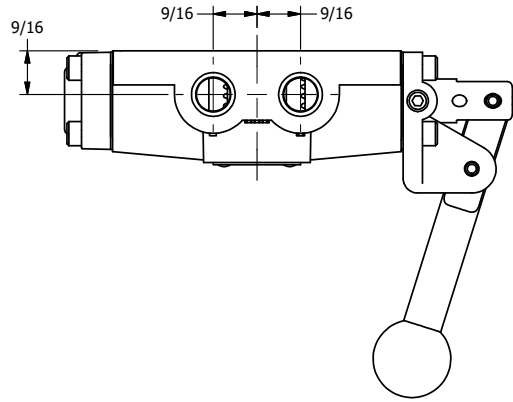

4

3

2

1

AAA
PRODUCTS
INTERNATIONAL

**AAA PRODUCTS
INTERNATIONAL**
7114 Harry Hines Blvd
Dallas, TX 75235

TITLE: 1/4" SIDE PORT, LEVER, 2 POS,
DETENT, LVR RTRN, STAINLESS,
RED KNOB

DRAWING NO.:
DIM_HD2JQSS