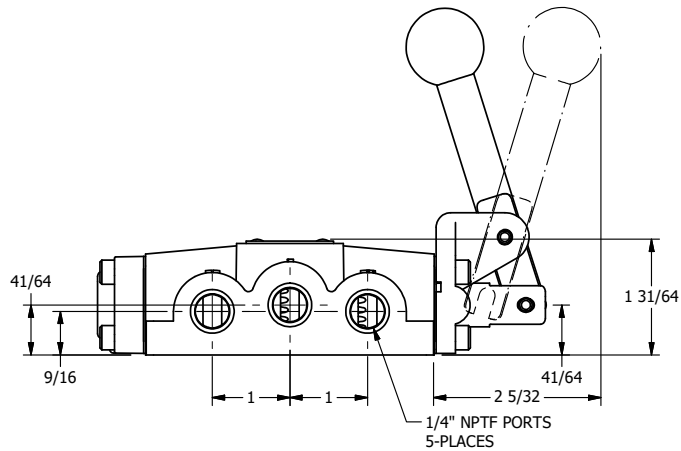

4

3

2

1

AAA
PRODUCTS
INTERNATIONAL

**AAA PRODUCTS
INTERNATIONAL**
7114 Harry Hines Blvd
Dallas, TX 75235

TITLE: 1/4" SIDE PORT, LEVER, 2 POS,
DETENT, LVR RTRN, STAINLESS,
RED KNOB

DRAWING NO.:
DIM_HD2JQSS