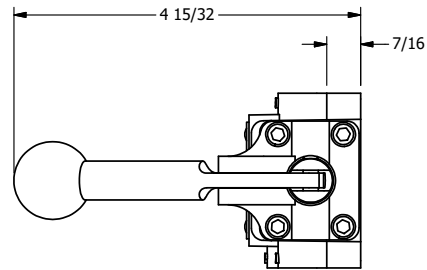

4

3

2

1

AAA
PRODUCTS
INTERNATIONAL

**AAA PRODUCTS
INTERNATIONAL**
7114 Harry Hines Blvd
Dallas, TX 75235

TITLE: 1/4" SIDE PORT, LEVER, 2 POS,
DETENT, LVR RTRN, STAINLESS,
RED KNOB

DRAWING NO.:
DIM_HD2JQSS