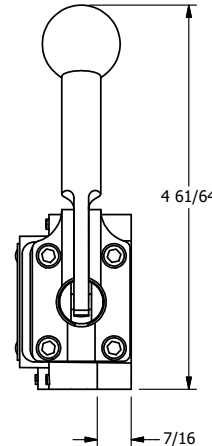

4

3

2

1

AAA
PRODUCTS
INTERNATIONAL

**AAA PRODUCTS
INTERNATIONAL**
7114 Harry Hines Blvd
Dallas, TX 75235

TITLE: 1/4" SIDE PORT, LEVER, 2 POS,
DETENT, LVR RTRN, RED KNOB,
90D LVR, STAINLESS

DRAWING NO.:
DIM_HD2JQRSS