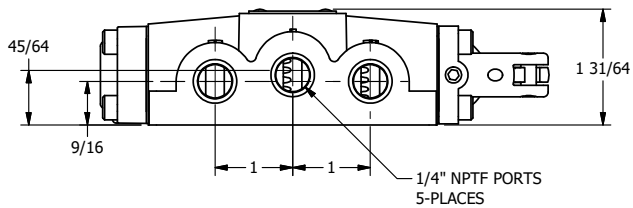

4

3

2

1

AAA
PRODUCTS
INTERNATIONAL

**AAA PRODUCTS
INTERNATIONAL**
7114 Harry Hines Blvd
Dallas, TX 75235

TITLE: 1/4" SIDE PORT, LEVER, 2 POS,
DETENT, LVR RTRN, RED KNOB,
90D LVR, STAINLESS

DRAWING NO.:
DIM_HD2JQRSS