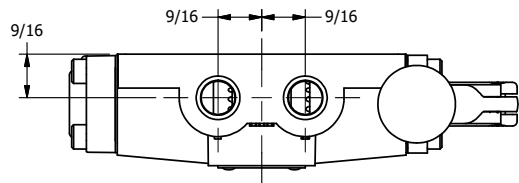

4

3

2

1

AAA
PRODUCTS
INTERNATIONAL

**AAA PRODUCTS
INTERNATIONAL**
7114 Harry Hines Blvd
Dallas, TX 75235

TITLE: 1/4" SIDE PORT, LEVER, 2 POS,
DETENT, LVR RTRN, RED KNOB,
90D LVR, STAINLESS

DRAWING NO.:
DIM_HD2JQRSS