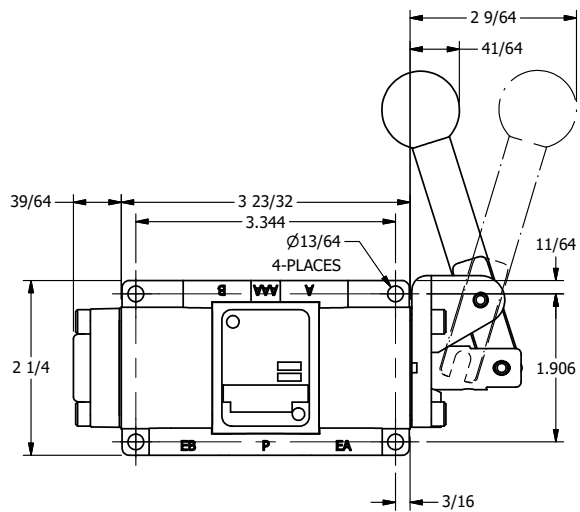

4

3

2

1

AAA
PRODUCTS
INTERNATIONAL

**AAA PRODUCTS
INTERNATIONAL**
7114 Harry Hines Blvd
Dallas, TX 75235

TITLE: 1/4" SIDE PORT, LEVER, 2 POS,
DETENT, LVR RTRN, RED KNOB,
90D LVR, STAINLESS

DRAWING NO.:
DIM_HD2JQRSS