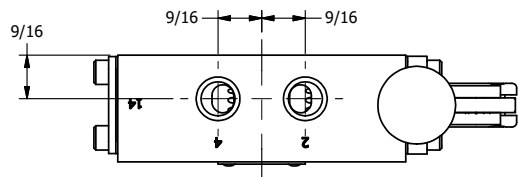

4

3

2

1

B

B

A

A

4

3

2

1

AAA
PRODUCTS
INTERNATIONAL

**AAA PRODUCTS
INTERNATIONAL**
7114 Harry Hines Blvd
Dallas, TX 75235

TITLE: 1/4" SIDE PORT, LEVER, 2 POS,
DETENT, LVR RTRN, RED KNOB,
90D LVR

DRAWING NO.:
DIM_HD2JQR

THE INFORMATION CONTAINED WITHIN THIS DOCUMENT IS PROPRIETARY TO AAA PRODUCTS AND MAY NOT BE DISCLOSED WITHOUT PRIOR WRITTEN CONSENT