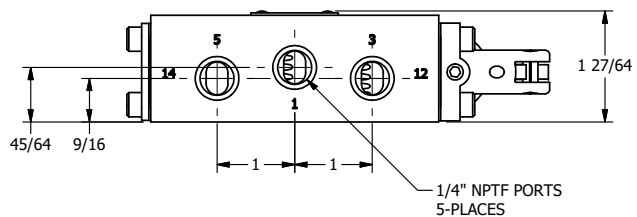

4

3

2

1

**AAA**  
PRODUCTS  
INTERNATIONAL

**AAA PRODUCTS  
INTERNATIONAL**  
7114 Harry Hines Blvd  
Dallas, TX 75235

TITLE: 1/4" SIDE PORT, LEVER, 2 POS,  
DETENT, LVR RTRN, RED KNOB,  
90D LVR

DRAWING NO.:  
DIM\_HD2JQR