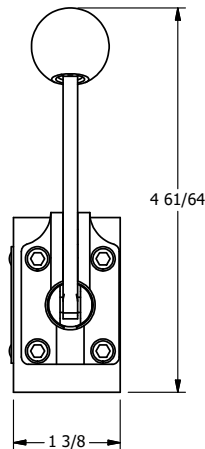

4

3

2

1

B

B

A

A

4

3

2

1

**AAA**  
PRODUCTS  
INTERNATIONAL

**AAA PRODUCTS  
INTERNATIONAL**  
7114 Harry Hines Blvd  
Dallas, TX 75235

TITLE: 1/4" SIDE PORT, LEVER, 2 POS,  
DETENT, LVR RTRN, RED KNOB,  
90D LVR

DRAWING NO.:  
DIM\_HD2JQR