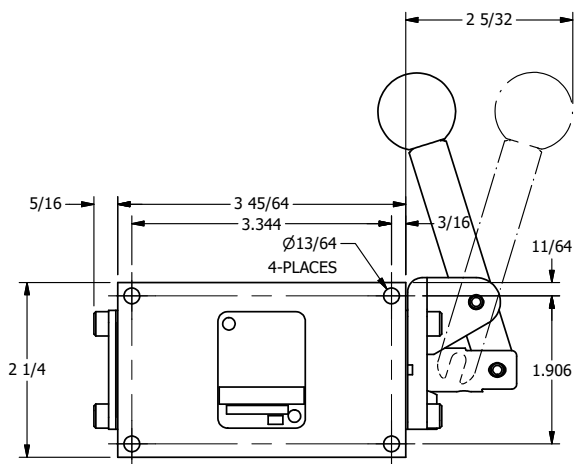

4

3

2

1

B

B

A

A

4

3

2

1

AAA
PRODUCTS
INTERNATIONAL

**AAA PRODUCTS
INTERNATIONAL**
7114 Harry Hines Blvd
Dallas, TX 75235

TITLE: 1/4" SIDE PORT, LEVER, 2 POS,
DETENT, LVR RTRN, RED KNOB,
90D LVR

DRAWING NO.:
DIM_HD2JQR

THE INFORMATION CONTAINED WITHIN THIS DOCUMENT IS PROPRIETARY TO AAA PRODUCTS AND MAY NOT BE DISCLOSED WITHOUT PRIOR WRITTEN CONSENT