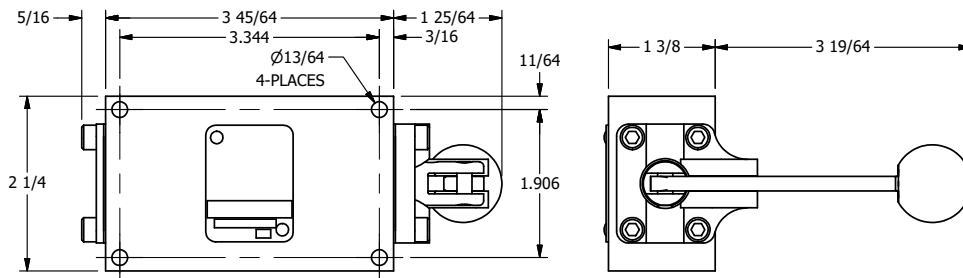

4

3

2

1

B

B

A

A

4

3

2

1

↑

TITLE: 1/4" SIDE PORT, LEVER, 3 POS,
DETENT, LEVER SHFT, CLSD CTR SPL,
HVY DUTY, RED KNOB, 180D LVR

DRAWING NO.:
DIM_HD2HJT

THE INFORMATION CONTAINED WITHIN THIS DOCUMENT IS PROPRIETARY TO AAA PRODUCTS AND MAY NOT BE DISCLOSED WITHOUT PRIOR WRITTEN CONSENT