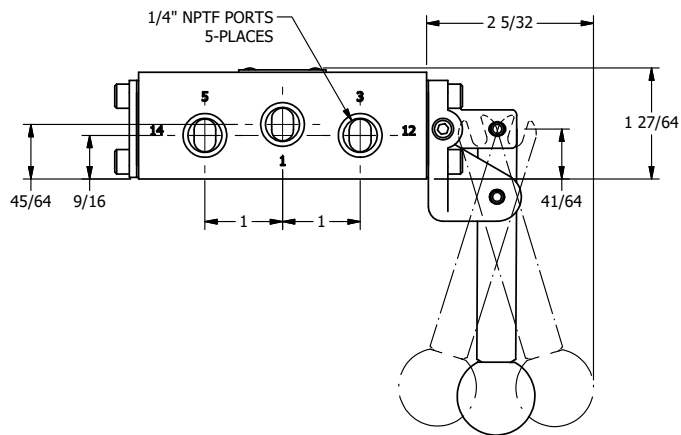

4

3

2

1

B

B

A

A

4

3

2

1

↑

TITLE: 1/4" SIDE PORT, LEVER, 3 POS,
DETENT, LEVER SHFT, CLSD CTR SPL,
HVY DUTY, RED KNOB, 180D LVR

DRAWING NO.:
DIM_HD2HJT

THE INFORMATION CONTAINED WITHIN THIS DOCUMENT IS PROPRIETARY TO AAA PRODUCTS AND MAY NOT BE DISCLOSED WITHOUT PRIOR WRITTEN CONSENT