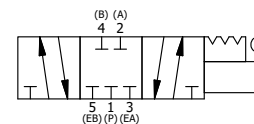

4

3

2

1

B

B

A

A

4

3

2

1

↑

TITLE: 1/4" SIDE PORT, LEVER, 3 POS,
DETENT, LEVER SHFT, CLSD CTR SPL,
HVY DUTY, RED KNOB, 180D LVR

DRAWING NO.:
DIM_HD2HJT

THE INFORMATION CONTAINED WITHIN THIS DOCUMENT IS PROPRIETARY TO AAA PRODUCTS AND MAY NOT BE DISCLOSED WITHOUT PRIOR WRITTEN CONSENT