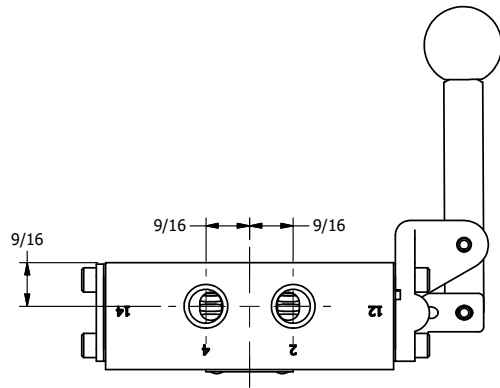

4

3

2

1

B

B

A

A

4

3

2

1

↑

TITLE: 1/4" SIDE PORT, LEVER, 3 POS,
DETENT, LEVER SHFT, CLSD CTR SPL,
HVY DUTY, RED KNOB, 180D LVR

DRAWING NO.:
DIM_HD2HJT

THE INFORMATION CONTAINED WITHIN THIS DOCUMENT IS PROPRIETARY TO AAA PRODUCTS AND MAY NOT BE DISCLOSED WITHOUT PRIOR WRITTEN CONSENT