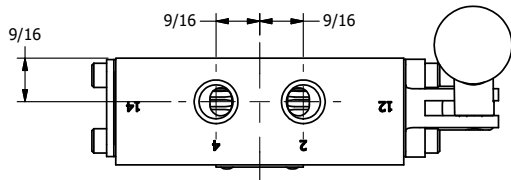

4

3

2

1

**AAA**  
PRODUCTS  
INTERNATIONAL

**AAA PRODUCTS  
INTERNATIONAL**  
7114 Harry Hines Blvd  
Dallas, TX 75235

TITLE: 1/4" SIDE PORT, LEVER, 3 POS,  
DETENT, LEVER RTRN,  
BNT LVR RIGHT, 90D LVR

DRAWING NO.:  
DIM\_HD2GBRR