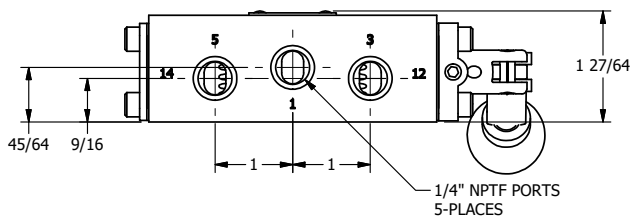

4

3

2

1

**AAA**  
PRODUCTS  
INTERNATIONAL

**AAA PRODUCTS  
INTERNATIONAL**  
7114 Harry Hines Blvd  
Dallas, TX 75235

TITLE: 1/4" SIDE PORT, LEVER, 3 POS,  
DETENT, LEVER RTRN,  
BNT LVR RIGHT, 90D LVR

DRAWING NO.:  
DIM\_HD2GBRR