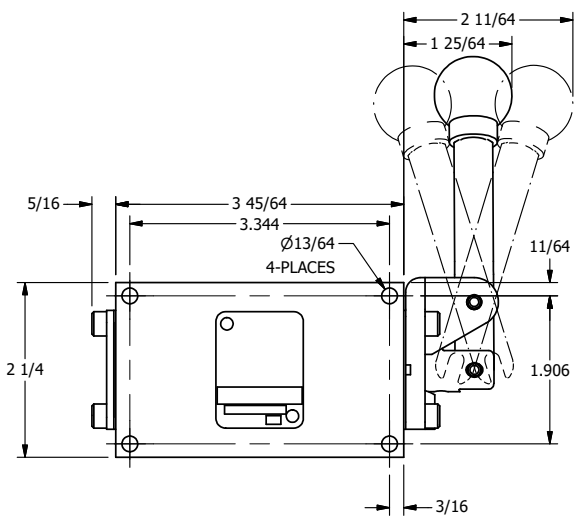

4

3

2

1

**AAA**  
PRODUCTS  
INTERNATIONAL

**AAA PRODUCTS  
INTERNATIONAL**  
7114 Harry Hines Blvd  
Dallas, TX 75235

TITLE: 1/4" SIDE PORT, LEVER, 3 POS,  
DETENT, LEVER RTRN,  
BNT LVR RIGHT, 90D LVR

DRAWING NO.:  
DIM\_HD2GBRR