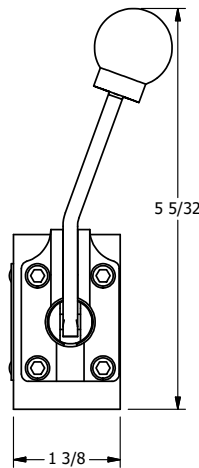

4

3

2

1

**AAA**  
PRODUCTS  
INTERNATIONAL

**AAA PRODUCTS  
INTERNATIONAL**  
7114 Harry Hines Blvd  
Dallas, TX 75235

TITLE: 1/4" SIDE PORT, LEVER, 3 POS,  
DETENT, LEVER RTRN,  
BNT LVR RIGHT, 90D LVR

DRAWING NO.:  
DIM\_HD2GBRR