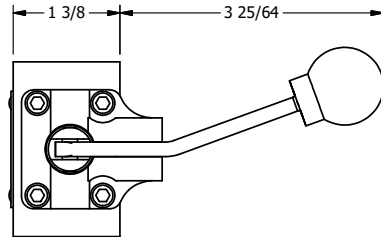

4

3

2

1

B

B

A

A

**AAA**  
PRODUCTS  
INTERNATIONAL

**AAA PRODUCTS INTERNATIONAL**  
7114 Harry Hines Blvd  
Dallas, TX 75235

TITLE: 1/4" SIDE PORT, LEVER, 3 POS,  
DETENT, LEVER SHFT, FLOAT CTR SPL,  
BNT LVR LFT, 180D LVR

DRAWING NO.:  
DIM\_HD2GBLT

THE INFORMATION CONTAINED WITHIN THIS DOCUMENT IS PROPRIETARY TO AAA PRODUCTS AND MAY NOT BE DISCLOSED WITHOUT PRIOR WRITTEN CONSENT

4

3

2

1