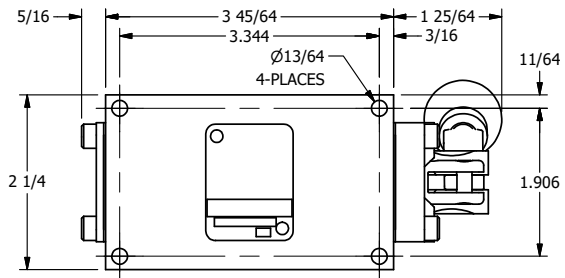

**AAA**  
PRODUCTS  
INTERNATIONAL

**AAA PRODUCTS INTERNATIONAL**  
7114 Harry Hines Blvd  
Dallas, TX 75235

TITLE: 1/4" SIDE PORT, LEVER, 3 POS,  
DETENT, LEVER SHFT, FLOAT CTR SPL,  
BNT LVR LFT, 180D LVR

DRAWING NO.:  
DIM\_HD2GBLT

THE INFORMATION CONTAINED WITHIN THIS DOCUMENT IS PROPRIETARY TO AAA PRODUCTS AND MAY NOT BE DISCLOSED WITHOUT PRIOR WRITTEN CONSENT

4

3

2

1