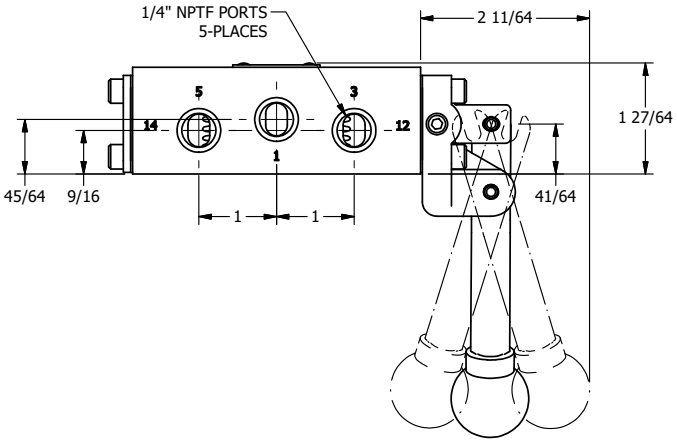

**AAA**  
PRODUCTS  
INTERNATIONAL

**AAA PRODUCTS INTERNATIONAL**  
7114 Harry Hines Blvd  
Dallas, TX 75235

TITLE: 1/4" SIDE PORT, LEVER, 3 POS,  
DETENT, LEVER SHFT, FLOAT CTR SPL,  
BNT LVR LFT, 180D LVR

DRAWING NO.:  
DIM\_HD2GBLT

THE INFORMATION CONTAINED WITHIN THIS DOCUMENT IS PROPRIETARY TO AAA PRODUCTS AND MAY NOT BE DISCLOSED WITHOUT PRIOR WRITTEN CONSENT

4

3

2

1