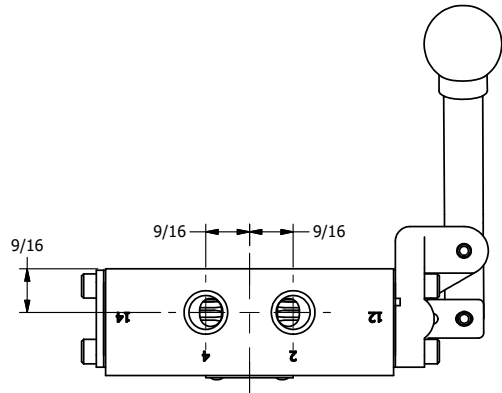

**AAA**  
PRODUCTS  
INTERNATIONAL

**AAA PRODUCTS INTERNATIONAL**  
7114 Harry Hines Blvd  
Dallas, TX 75235

TITLE: 1/4" SIDE PORT, LEVER, 3 POS,  
DETENT, LEVER SHFT, FLOAT CTR SPL,  
BNT LVR LFT, 180D LVR

DRAWING NO.:  
DIM\_HD2GBLT

THE INFORMATION CONTAINED WITHIN THIS DOCUMENT IS PROPRIETARY TO AAA PRODUCTS AND MAY NOT BE DISCLOSED WITHOUT PRIOR WRITTEN CONSENT

4

3

2

1