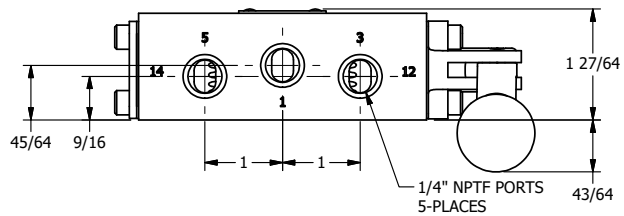

4

3

2

1

AAA
PRODUCTS
INTERNATIONAL

**AAA PRODUCTS
INTERNATIONAL**
7114 Harry Hines Blvd
Dallas, TX 75235

TITLE: 1/4" SIDE PORT, LEVER, 3 POS,
DETENT, LEVER SHFT, FLOAT CTR SPL,
BNT LVR LFT, 270D LVR

DRAWING NO.:
DIM_HD2GBLRT