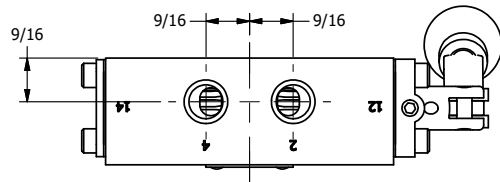

4

3

2

1

AAA
PRODUCTS
INTERNATIONAL

**AAA PRODUCTS
INTERNATIONAL**
7114 Harry Hines Blvd
Dallas, TX 75235

TITLE: 1/4" SIDE PORT, LEVER, 3 POS,
DETENT, LEVER SHFT, FLOAT CTR SPL,
BNT LVR LFT, 270D LVR

DRAWING NO.:
DIM_HD2GBLRT