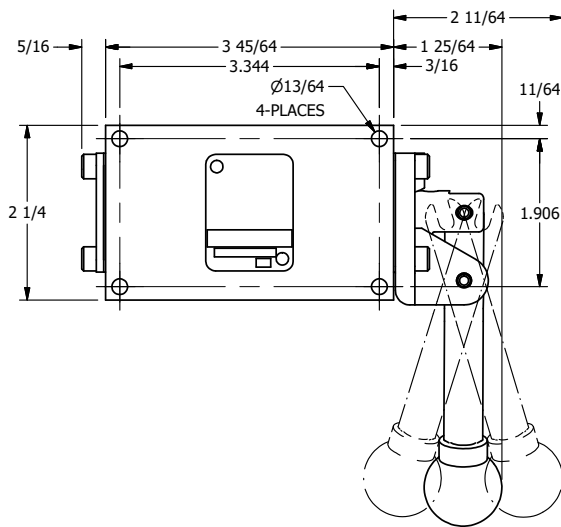

4

3

2

1

AAA
PRODUCTS
INTERNATIONAL

**AAA PRODUCTS
INTERNATIONAL**
7114 Harry Hines Blvd
Dallas, TX 75235

TITLE: 1/4" SIDE PORT, LEVER, 3 POS,
DETENT, LEVER SHFT, FLOAT CTR SPL,
BNT LVR LFT, 270D LVR

DRAWING NO.:
DIM_HD2GBLRT