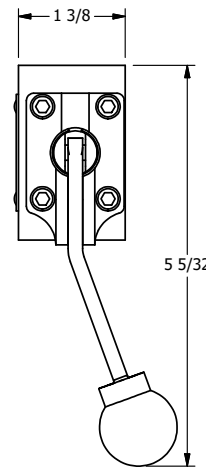

4

3

2

1

AAA
PRODUCTS
INTERNATIONAL

**AAA PRODUCTS
INTERNATIONAL**
7114 Harry Hines Blvd
Dallas, TX 75235

TITLE: 1/4" SIDE PORT, LEVER, 3 POS,
DETENT, LEVER SHFT, FLOAT CTR SPL,
BNT LVR LFT, 270D LVR

DRAWING NO.:
DIM_HD2GBLRT