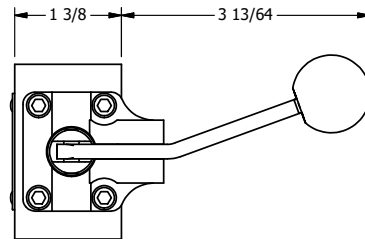

4

3

2

1

B

B

A

A

4

3

2

1

AAA
PRODUCTS
INTERNATIONAL

AAA PRODUCTS INTERNATIONAL
7114 Harry Hines Blvd
Dallas, TX 75235

TITLE: 1/4" SIDE PORT, LEVER, 3 POS,
DETENT, LEVER SHFT, FLOAT CTR SPL,
BNT LVR LFT, RED KNOB, 180D LVR

DRAWING NO.:
DIM_HD2GBLJT

THE INFORMATION CONTAINED WITHIN THIS DOCUMENT IS PROPRIETARY TO AAA PRODUCTS AND MAY NOT BE DISCLOSED WITHOUT PRIOR WRITTEN CONSENT