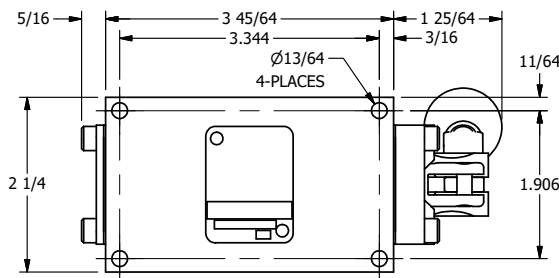

4

3

2

1

B

B

A

A

4

3

2

1

AAA
PRODUCTS
INTERNATIONAL

AAA PRODUCTS INTERNATIONAL
7114 Harry Hines Blvd
Dallas, TX 75235

TITLE: 1/4" SIDE PORT, LEVER, 3 POS,
DETENT, LEVER SHFT, FLOAT CTR SPL,
BNT LVR LFT, RED KNOB, 180D LVR

DRAWING NO.:
DIM_HD2GBLJT

THE INFORMATION CONTAINED WITHIN THIS DOCUMENT IS PROPRIETARY TO AAA PRODUCTS AND MAY NOT BE DISCLOSED WITHOUT PRIOR WRITTEN CONSENT