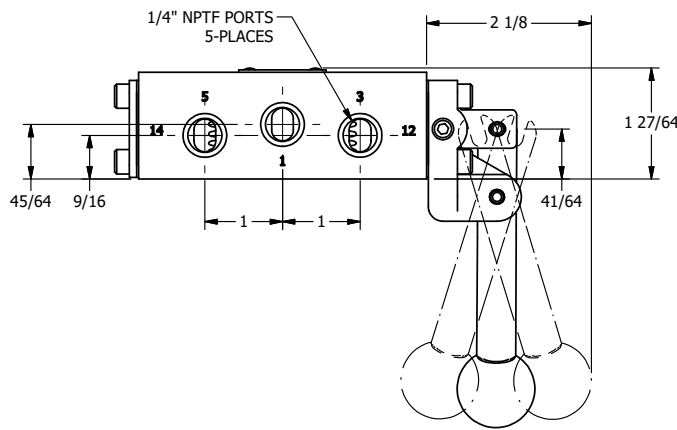

4

3

2

1

B

B

A

A

4

3

2

1

AAA
PRODUCTS
INTERNATIONAL

AAA PRODUCTS INTERNATIONAL
7114 Harry Hines Blvd
Dallas, TX 75235

TITLE: 1/4" SIDE PORT, LEVER, 3 POS,
DETENT, LEVER SHFT, FLOAT CTR SPL,
BNT LVR LFT, RED KNOB, 180D LVR

DRAWING NO.:
DIM_HD2GBLJT

THE INFORMATION CONTAINED WITHIN THIS DOCUMENT IS PROPRIETARY TO AAA PRODUCTS AND MAY NOT BE DISCLOSED WITHOUT PRIOR WRITTEN CONSENT