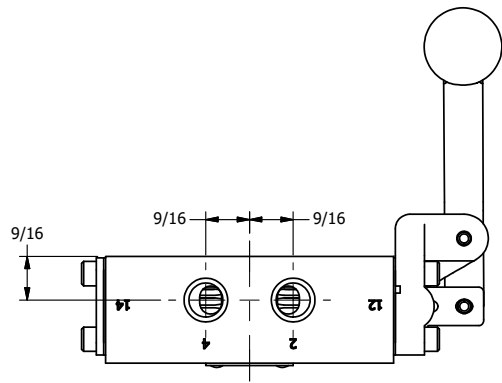

4

3

2

1

B

B

A

A

4

3

2

1

AAA
PRODUCTS
INTERNATIONAL

AAA PRODUCTS INTERNATIONAL
7114 Harry Hines Blvd
Dallas, TX 75235

TITLE: 1/4" SIDE PORT, LEVER, 3 POS,
DETENT, LEVER SHFT, FLOAT CTR SPL,
BNT LVR LFT, RED KNOB, 180D LVR

DRAWING NO.:
DIM_HD2GBLJT

THE INFORMATION CONTAINED WITHIN THIS DOCUMENT IS PROPRIETARY TO AAA PRODUCTS AND MAY NOT BE DISCLOSED WITHOUT PRIOR WRITTEN CONSENT