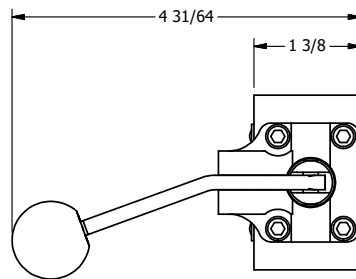

4

3

2

1

AAA
PRODUCTS
INTERNATIONAL

AAA PRODUCTS INTERNATIONAL
7114 Harry Hines Blvd
Dallas, TX 75235

TITLE: 1/4" SIDE PORT, LEVER, 3 POS,
DETENT, LEVER SHFT, FLOAT CTR SPL,
BNT LVR LFT, RED KNOB

DRAWING NO.:
DIM_HD2GBLJ