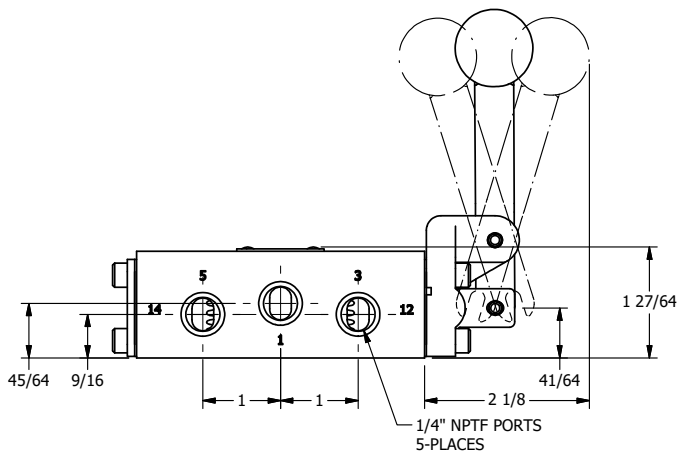

4

3

2

1

AAA
PRODUCTS
INTERNATIONAL

AAA PRODUCTS INTERNATIONAL
7114 Harry Hines Blvd
Dallas, TX 75235

TITLE: 1/4" SIDE PORT, LEVER, 3 POS,
DETENT, LEVER SHFT, FLOAT CTR SPL,
BNT LVR LFT, RED KNOB

DRAWING NO.:
DIM_HD2GBLJ