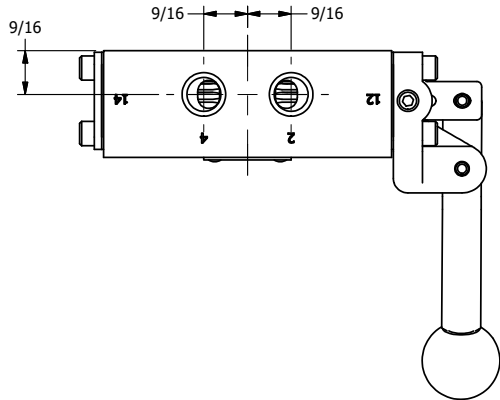

4

3

2

1

AAA
PRODUCTS
INTERNATIONAL

AAA PRODUCTS INTERNATIONAL
7114 Harry Hines Blvd
Dallas, TX 75235

TITLE: 1/4" SIDE PORT, LEVER, 3 POS,
DETENT, LEVER SHFT, FLOAT CTR SPL,
BNT LVR LFT, RED KNOB

DRAWING NO.:
DIM_HD2GBLJ