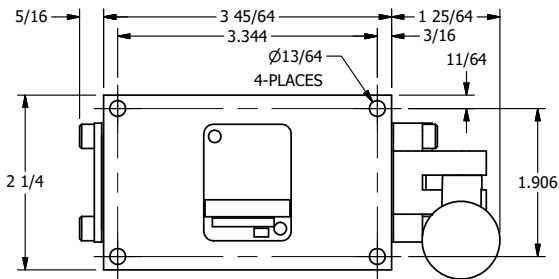

4

3

2

1

AAA
PRODUCTS
INTERNATIONAL

AAA PRODUCTS INTERNATIONAL
7114 Harry Hines Blvd
Dallas, TX 75235

TITLE: 1/4" SIDE PORT, LEVER, 3 POS,
DETENT, LEVER SHFT, FLOAT CTR SPL,
BNT LVR LFT, RED KNOB

DRAWING NO.:
DIM_HD2GBLJ