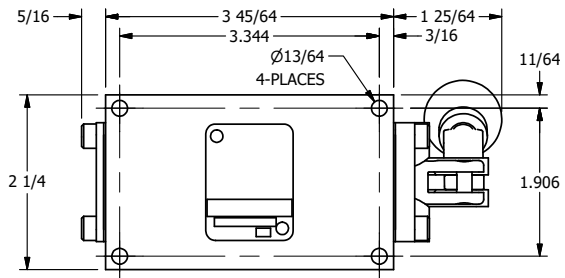

4

3

2

1

B

B

A

A

4

3

2

1

A

A

AAA
PRODUCTS
INTERNATIONAL

AAA PRODUCTS INTERNATIONAL
7114 Harry Hines Blvd
Dallas, TX 75235

TITLE: 1/4" SIDE PORT, LEVER, 3 POS,
DETENT, LEVER SHFT, FLOAT CTR SPL,
BNT LVR LFT, HVY DUTY, 180D LVR

DRAWING NO.:
DIM_HD2GBLHT

THE INFORMATION CONTAINED WITHIN THIS DOCUMENT IS PROPRIETARY TO AAA PRODUCTS AND MAY NOT BE DISCLOSED WITHOUT PRIOR WRITTEN CONSENT