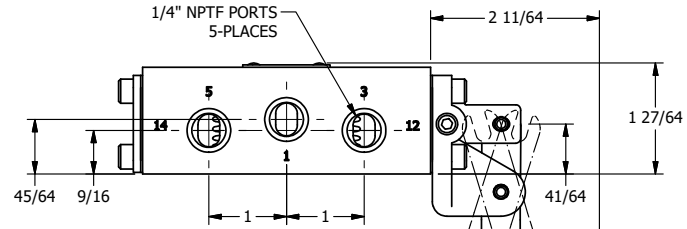

4

3

2

1

A

A

AAA
PRODUCTS
INTERNATIONAL

AAA PRODUCTS INTERNATIONAL
7114 Harry Hines Blvd
Dallas, TX 75235

TITLE: 1/4" SIDE PORT, LEVER, 3 POS,
DETENT, LEVER SHFT, FLOAT CTR SPL,
BNT LVR LFT, HVY DUTY, 180D LVR

DRAWING NO.:
DIM_HD2GBLHT

THE INFORMATION CONTAINED WITHIN THIS DOCUMENT IS PROPRIETARY TO AAA PRODUCTS AND MAY NOT BE DISCLOSED WITHOUT PRIOR WRITTEN CONSENT