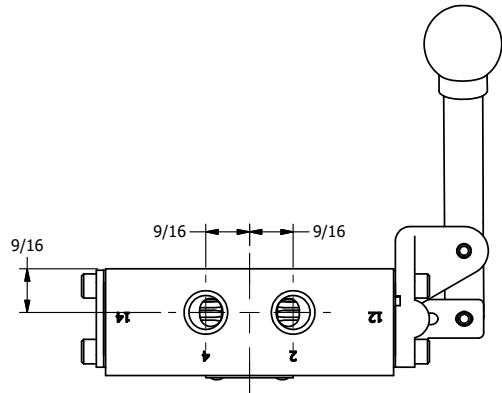

4

3

2

1

B

B

A

A

4

3

2

1

A

A

AAA
PRODUCTS
INTERNATIONAL

AAA PRODUCTS INTERNATIONAL
7114 Harry Hines Blvd
Dallas, TX 75235

TITLE: 1/4" SIDE PORT, LEVER, 3 POS,
DETENT, LEVER SHFT, FLOAT CTR SPL,
BNT LVR LFT, HVY DUTY, 180D LVR

DRAWING NO.:
DIM_HD2GBLHT

THE INFORMATION CONTAINED WITHIN THIS DOCUMENT IS PROPRIETARY TO AAA PRODUCTS AND MAY NOT BE DISCLOSED WITHOUT PRIOR WRITTEN CONSENT