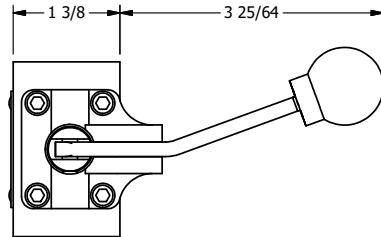

4

3

2

1

B

B

A

A

4

3

2

1

A

A

AAA
PRODUCTS
INTERNATIONAL

AAA PRODUCTS INTERNATIONAL
7114 Harry Hines Blvd
Dallas, TX 75235

TITLE: 1/4" SIDE PORT, LEVER, 3 POS,
DETENT, LEVER SHFT, FLOAT CTR SPL,
BNT LVR LFT, HVY DUTY, 180D LVR

DRAWING NO.:
DIM_HD2GBLHT

THE INFORMATION CONTAINED WITHIN THIS DOCUMENT IS PROPRIETARY TO AAA PRODUCTS AND MAY NOT BE DISCLOSED WITHOUT PRIOR WRITTEN CONSENT