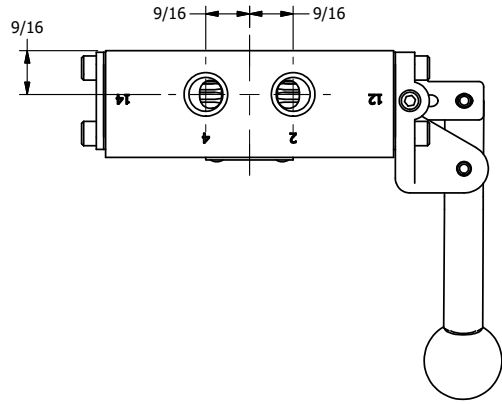

4

3

2

1

AAA
PRODUCTS
INTERNATIONAL

AAA PRODUCTS INTERNATIONAL
7114 Harry Hines Blvd
Dallas, TX 75235

TITLE: 1/4" SIDE PORT, LEVER, 3 POS,
DETENT, LEVER SHFT, FLOAT CTR SPL,
BNT LVR LFT, HVY DUTY, RED KNOB

DRAWING NO.:
DIM_HD2GBLHJ