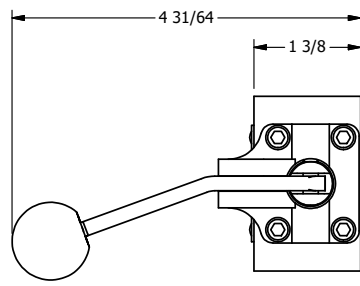

4

3

2

1

AAA
PRODUCTS
INTERNATIONAL

AAA PRODUCTS INTERNATIONAL
7114 Harry Hines Blvd
Dallas, TX 75235

TITLE: 1/4" SIDE PORT, LEVER, 3 POS,
DETENT, LEVER SHFT, FLOAT CTR SPL,
BNT LVR LFT, HVY DUTY, RED KNOB

DRAWING NO.:
DIM_HD2GBLHJ