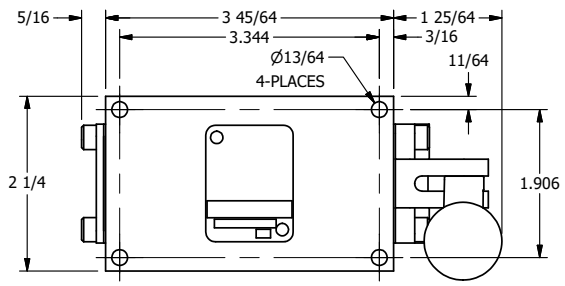

4

3

2

1

AAA
PRODUCTS
INTERNATIONAL

AAA PRODUCTS INTERNATIONAL
7114 Harry Hines Blvd
Dallas, TX 75235

TITLE: 1/4" SIDE PORT, LEVER, 3 POS,
DETENT, LEVER SHFT, FLOAT CTR SPL,
BNT LVR LFT, HVY DUTY, RED KNOB

DRAWING NO.:
DIM_HD2GBLHJ