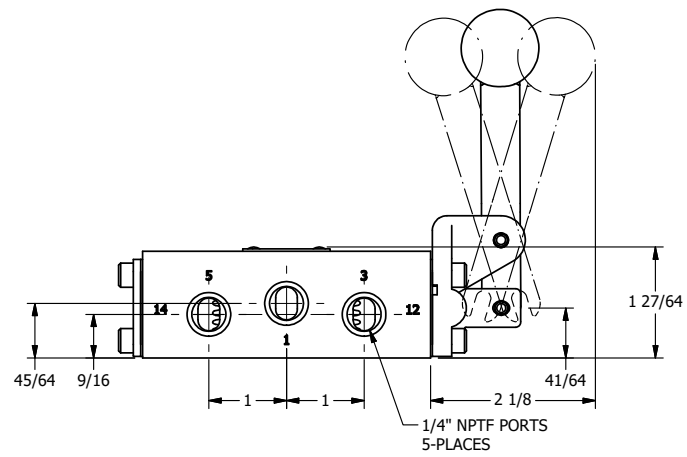

4

3

2

1

AAA
PRODUCTS
INTERNATIONAL

AAA PRODUCTS INTERNATIONAL
7114 Harry Hines Blvd
Dallas, TX 75235

TITLE: 1/4" SIDE PORT, LEVER, 3 POS,
DETENT, LEVER SHFT, FLOAT CTR SPL,
BNT LVR LFT, HVY DUTY, RED KNOB

DRAWING NO.:
DIM_HD2GBLHJ