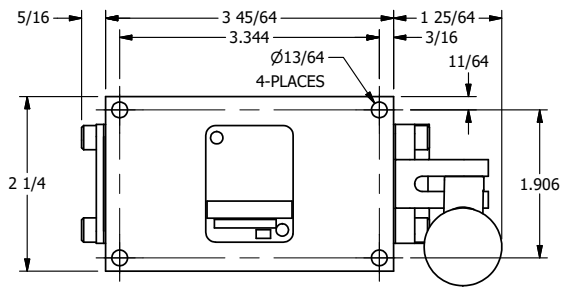

4

3

2

1

AAA
PRODUCTS
INTERNATIONAL

AAA PRODUCTS INTERNATIONAL
7114 Harry Hines Blvd
Dallas, TX 75235

TITLE: 1/4" SIDE PORT, LEVER, 3 POS,
DETENT, LEVER SHFT, FLOAT CTR SPL,
BNT LVR LFT, HVY DUTY

DRAWING NO.:
DIM_HD2GBLH