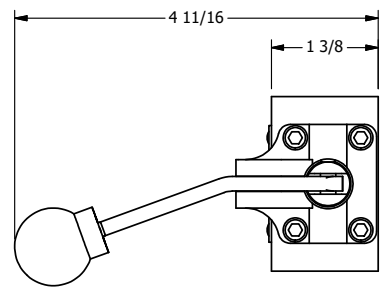

4

3

2

1

AAA
PRODUCTS
INTERNATIONAL

AAA PRODUCTS INTERNATIONAL
7114 Harry Hines Blvd
Dallas, TX 75235

TITLE: 1/4" SIDE PORT, LEVER, 3 POS,
DETENT, LEVER SHFT, FLOAT CTR SPL,
BNT LVR LFT, HVY DUTY

DRAWING NO.:
DIM_HD2GBLH