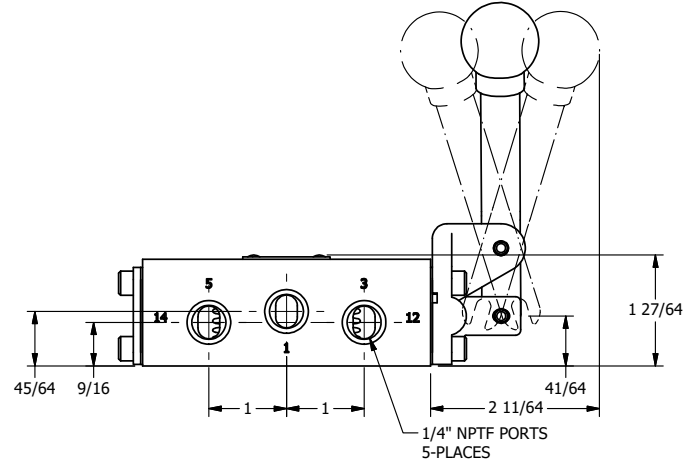

4

3

2

1

AAA
PRODUCTS
INTERNATIONAL

AAA PRODUCTS INTERNATIONAL
7114 Harry Hines Blvd
Dallas, TX 75235

TITLE: 1/4" SIDE PORT, LEVER, 3 POS,
DETENT, LEVER SHFT, FLOAT CTR SPL,
BNT LVR LFT, HVY DUTY

DRAWING NO.:
DIM_HD2GBLH