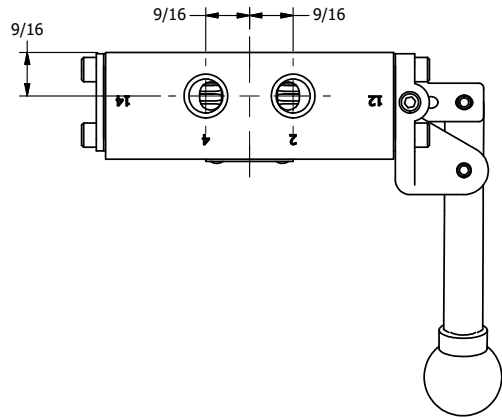

4

3

2

1

AAA
PRODUCTS
INTERNATIONAL

AAA PRODUCTS INTERNATIONAL
7114 Harry Hines Blvd
Dallas, TX 75235

TITLE: 1/4" SIDE PORT, LEVER, 3 POS,
DETENT, LEVER SHFT, FLOAT CTR SPL,
BNT LVR LFT, HVY DUTY

DRAWING NO.:
DIM_HD2GBLH