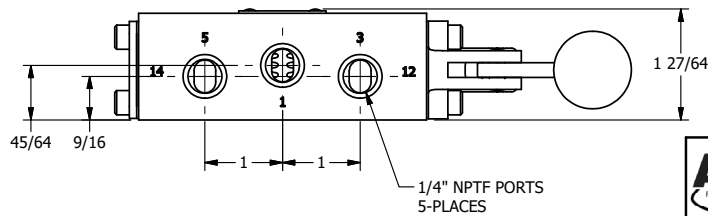

4

3

2

1

AAA PRODUCTS INTERNATIONAL
 7114 Harry Hines Blvd
 Dallas, TX 75235

TITLE: 1/4" SIDE PORT, LEVER, 3 POS, DETENT, LEVER SHFT, REGEN CTR SPL, CRVD LVR, RED KNOB, 270D LVR

DRAWING NO.: DIM_HD2DCJRT

THE INFORMATION CONTAINED WITHIN THIS DOCUMENT IS PROPRIETARY TO AAA PRODUCTS AND MAY NOT BE DISCLOSED WITHOUT PRIOR WRITTEN CONSENT