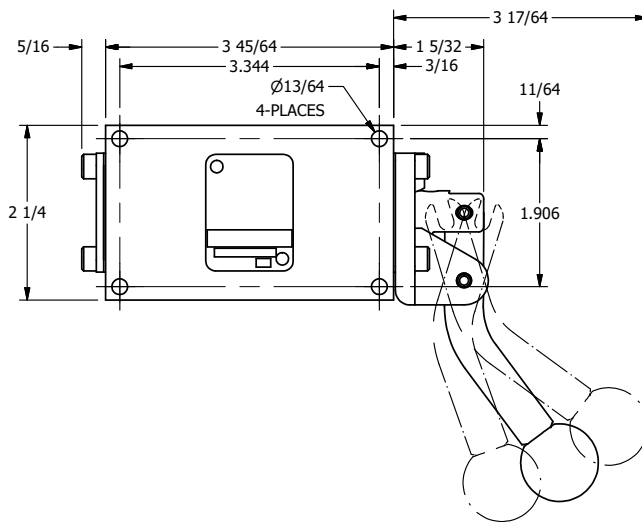

4

3

2

1

AAA PRODUCTS INTERNATIONAL
 7114 Harry Hines Blvd
 Dallas, TX 75235

TITLE: 1/4" SIDE PORT, LEVER, 3 POS, DETENT, LEVER SHFT, REGEN CTR SPL, CRVD LVR, RED KNOB, 270D LVR

DRAWING NO.: DIM_HD2DCJRT

THE INFORMATION CONTAINED WITHIN THIS DOCUMENT IS PROPRIETARY TO AAA PRODUCTS AND MAY NOT BE DISCLOSED WITHOUT PRIOR WRITTEN CONSENT