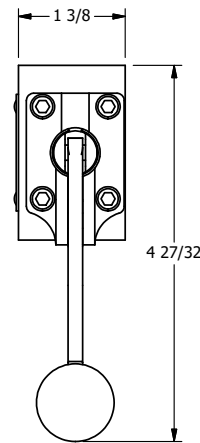

4

3

2

1

AAA PRODUCTS INTERNATIONAL
 7114 Harry Hines Blvd
 Dallas, TX 75235

TITLE: 1/4" SIDE PORT, LEVER, 3 POS, DETENT, LEVER SHFT, REGEN CTR SPL, CRVD LVR, RED KNOB, 270D LVR

DRAWING NO.: DIM_HD2DCJRT

THE INFORMATION CONTAINED WITHIN THIS DOCUMENT IS PROPRIETARY TO AAA PRODUCTS AND MAY NOT BE DISCLOSED WITHOUT PRIOR WRITTEN CONSENT

4

3

2

1

B

B

A

A