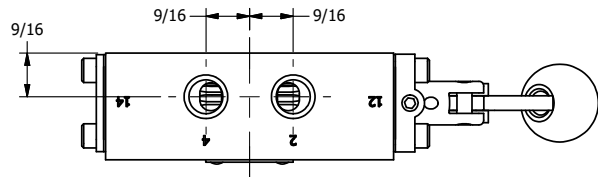

4

3

2

1

AAA PRODUCTS INTERNATIONAL
 7114 Harry Hines Blvd
 Dallas, TX 75235

TITLE: 1/4" SIDE PORT, LEVER, 3 POS, DETENT, LEVER SHFT, REGEN CTR SPL, CRVD LVR, RED KNOB, 270D LVR

DRAWING NO.: DIM_HD2DCJRT

THE INFORMATION CONTAINED WITHIN THIS DOCUMENT IS PROPRIETARY TO AAA PRODUCTS AND MAY NOT BE DISCLOSED WITHOUT PRIOR WRITTEN CONSENT