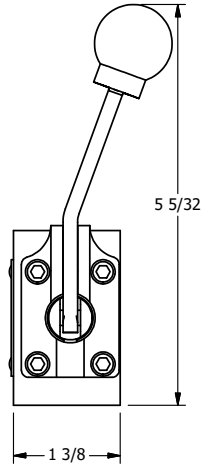

4

3

2

1

**AAA**  
PRODUCTS  
INTERNATIONAL

**AAA PRODUCTS  
INTERNATIONAL**  
7114 Harry Hines Blvd  
Dallas, TX 75235

TITLE: 1/4" SIDE PORT, LEVER, 3 POS,  
DETENT, LEVER RTRN,  
BNT LVR RIGHT, 90D LVR

DRAWING NO.:  
DIM\_HD2DBRR