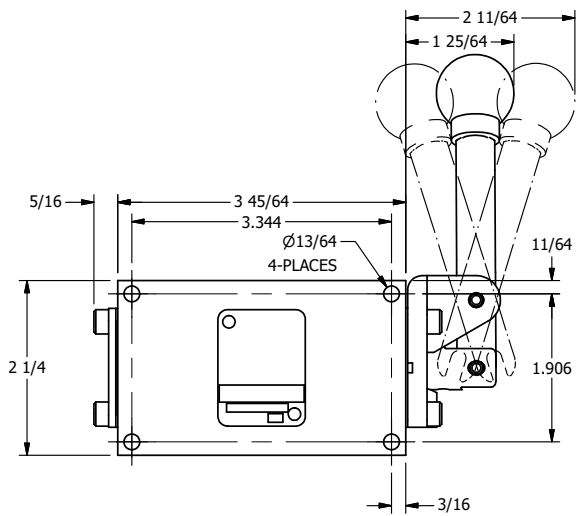

4

3

2

1

**AAA**  
PRODUCTS  
INTERNATIONAL

**AAA PRODUCTS  
INTERNATIONAL**  
7114 Harry Hines Blvd  
Dallas, TX 75235

TITLE: 1/4" SIDE PORT, LEVER, 3 POS,  
DETENT, LEVER RTRN,  
BNT LVR RIGHT, 90D LVR

DRAWING NO.:  
DIM\_HD2DBRR