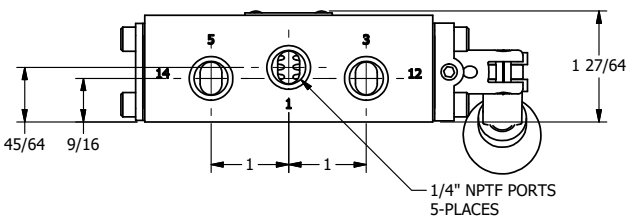

4

3

2

1

**AAA**  
PRODUCTS  
INTERNATIONAL

**AAA PRODUCTS  
INTERNATIONAL**  
7114 Harry Hines Blvd  
Dallas, TX 75235

TITLE: 1/4" SIDE PORT, LEVER, 3 POS,  
DETENT, LEVER RTRN,  
BNT LVR RIGHT, 90D LVR

DRAWING NO.:  
DIM\_HD2DBRR