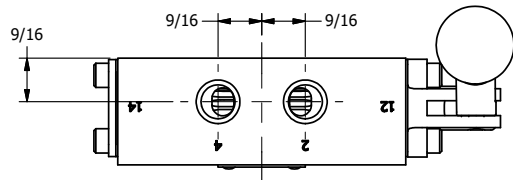

4

3

2

1

**AAA**  
PRODUCTS  
INTERNATIONAL

**AAA PRODUCTS  
INTERNATIONAL**  
7114 Harry Hines Blvd  
Dallas, TX 75235

TITLE: 1/4" SIDE PORT, LEVER, 3 POS,  
DETENT, LEVER RTRN,  
BNT LVR RIGHT, 90D LVR

DRAWING NO.:  
DIM\_HD2DBRR