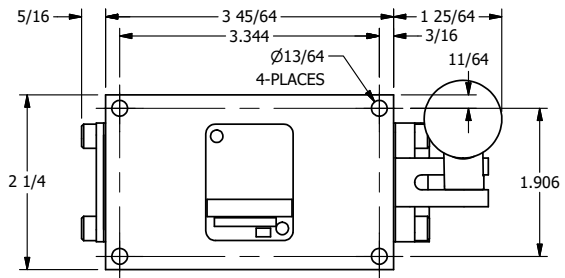

4

3

2

1

AAA
PRODUCTS
INTERNATIONAL

**AAA PRODUCTS
INTERNATIONAL**
7114 Harry Hines Blvd
Dallas, TX 75235

TITLE: 1/4" SIDE PORT, LEVER, 3 POS,
DETENT, LEVER SHFT, REGEN CTR SPL,
BNT LVR RIGHT, HVY DTY

DRAWING NO.:
DIM_HD2DBRH