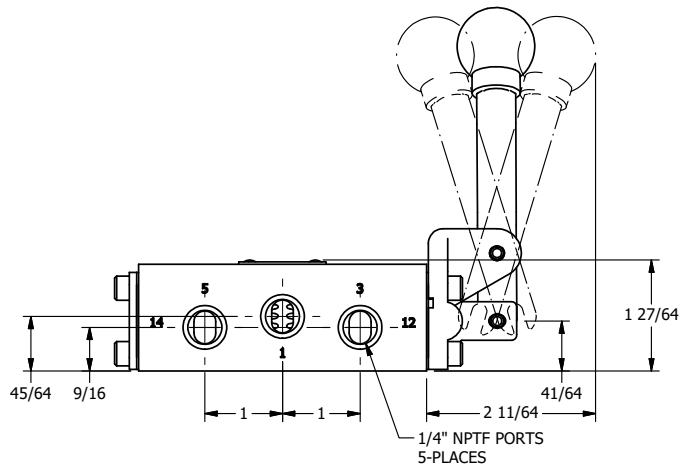

4

3

2

1

AAA
PRODUCTS
INTERNATIONAL

**AAA PRODUCTS
INTERNATIONAL**
7114 Harry Hines Blvd
Dallas, TX 75235

TITLE: 1/4" SIDE PORT, LEVER, 3 POS,
DETENT, LEVER SHFT, REGEN CTR SPL,
BNT LVR RIGHT, HVY DTY

DRAWING NO.:
DIM_HD2DBRH