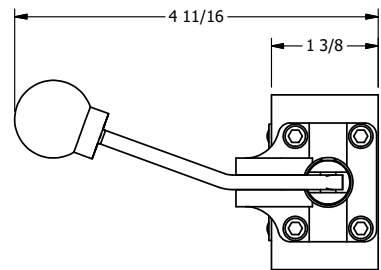

4

3

2

1

AAA
PRODUCTS
INTERNATIONAL

**AAA PRODUCTS
INTERNATIONAL**
7114 Harry Hines Blvd
Dallas, TX 75235

TITLE: 1/4" SIDE PORT, LEVER, 3 POS,
DETENT, LEVER SHFT, REGEN CTR SPL,
BNT LVR RIGHT, HVY DTY

DRAWING NO.:
DIM_HD2DBRH