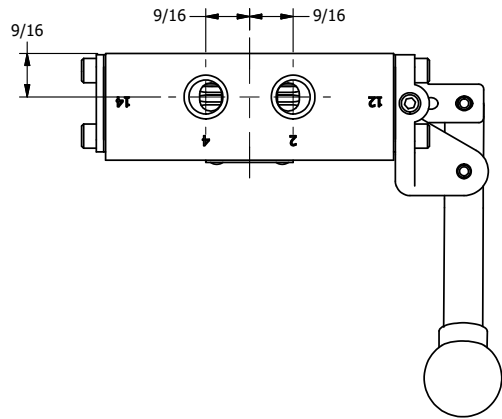

4

3

2

1

AAA
PRODUCTS
INTERNATIONAL

**AAA PRODUCTS
INTERNATIONAL**
7114 Harry Hines Blvd
Dallas, TX 75235

TITLE: 1/4" SIDE PORT, LEVER, 3 POS,
DETENT, LEVER SHFT, REGEN CTR SPL,
BNT LVR RIGHT, HVY DTY

DRAWING NO.:
DIM_HD2DBRH