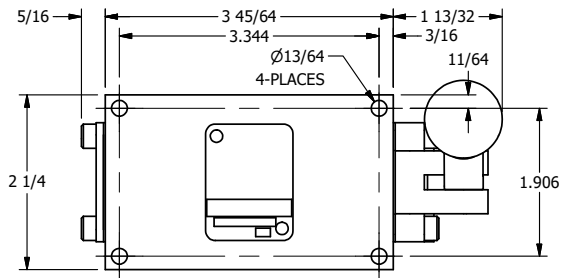

4

3

2

1

4

3

2

1

AAA
PRODUCTS
INTERNATIONAL

**AAA PRODUCTS
INTERNATIONAL**
7114 Harry Hines Blvd
Dallas, TX 75235

TITLE: 1/4" SIDE PORT, LEVER, 3 POS,
DETENT, LEVER SHFT, REGEN CTR SPL,
BENT LEVER RIGHT

DRAWING NO.:
DIM_HD2DBR