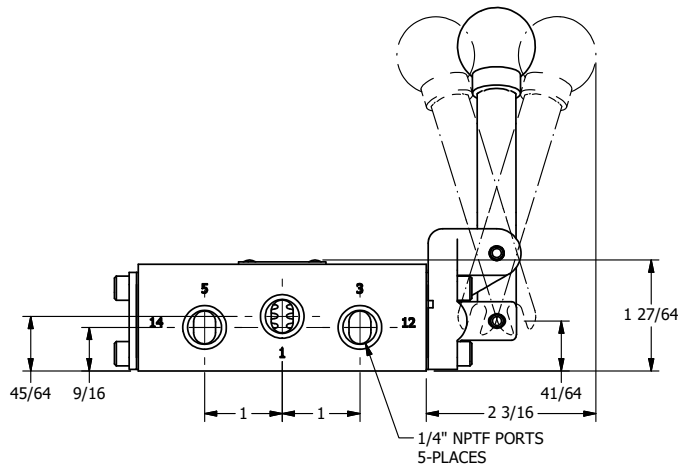

4

3

2

1

4

3

2

1

AAA
PRODUCTS
INTERNATIONAL

**AAA PRODUCTS
INTERNATIONAL**
7114 Harry Hines Blvd
Dallas, TX 75235

TITLE: 1/4" SIDE PORT, LEVER, 3 POS,
DETENT, LEVER SHFT, REGEN CTR SPL,
BENT LEVER RIGHT

DRAWING NO.:
DIM_HD2DBR