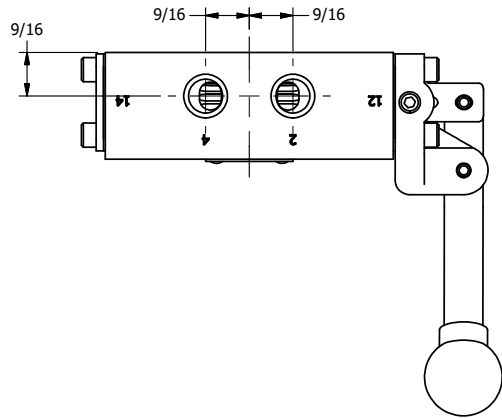

4

3

2

1

4

3

2

1

AAA
PRODUCTS
INTERNATIONAL

**AAA PRODUCTS
INTERNATIONAL**
7114 Harry Hines Blvd
Dallas, TX 75235

TITLE: 1/4" SIDE PORT, LEVER, 3 POS,
DETENT, LEVER SHFT, REGEN CTR SPL,
BENT LEVER RIGHT

DRAWING NO.:
DIM_HD2DBR