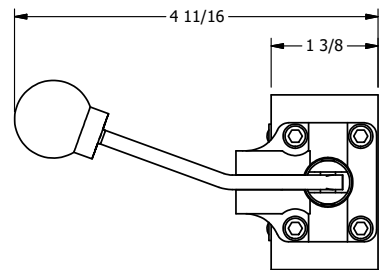

4

3

2

1

4

3

2

1

AAA
PRODUCTS
INTERNATIONAL

**AAA PRODUCTS
INTERNATIONAL**
7114 Harry Hines Blvd
Dallas, TX 75235

TITLE: 1/4" SIDE PORT, LEVER, 3 POS,
DETENT, LEVER SHFT, REGEN CTR SPL,
BENT LEVER RIGHT

DRAWING NO.:
DIM_HD2DBR