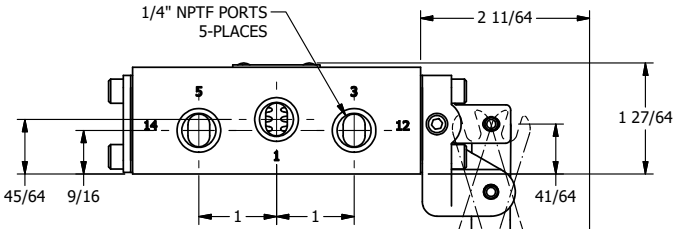

AAA
PRODUCTS
INTERNATIONAL

AAA PRODUCTS INTERNATIONAL
7114 Harry Hines Blvd
Dallas, TX 75235

TITLE: 1/4" SIDE PORT, LEVER, 3 POS,
DETENT, LEVER SHFT, REGEN CTR SPL,
BNT LVR LFT, 180D LVR

DRAWING NO.:
DIM_HD2DBLT