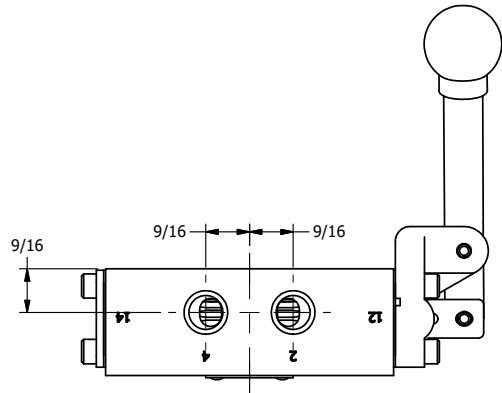

AAA
PRODUCTS
INTERNATIONAL

AAA PRODUCTS INTERNATIONAL
7114 Harry Hines Blvd
Dallas, TX 75235

TITLE: 1/4" SIDE PORT, LEVER, 3 POS,
DETENT, LEVER SHFT, REGEN CTR SPL,
BNT LVR LFT, 180D LVR

DRAWING NO.:
DIM_HD2DBLT