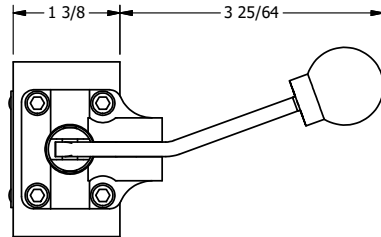

4

3

2

1

B

B

A

A

AAA
PRODUCTS
INTERNATIONAL

AAA PRODUCTS INTERNATIONAL
7114 Harry Hines Blvd
Dallas, TX 75235

TITLE: 1/4" SIDE PORT, LEVER, 3 POS,
DETENT, LEVER SHFT, REGEN CTR SPL,
BNT LVR LFT, 180D LVR

DRAWING NO.:
DIM_HD2DBLT