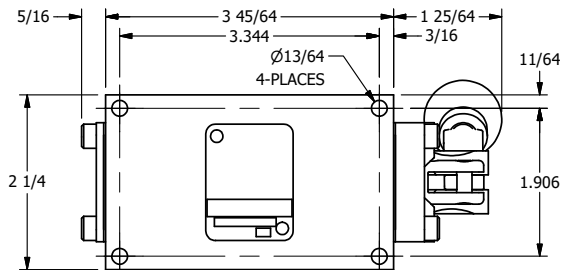

AAA
PRODUCTS
INTERNATIONAL

AAA PRODUCTS INTERNATIONAL
7114 Harry Hines Blvd
Dallas, TX 75235

TITLE: 1/4" SIDE PORT, LEVER, 3 POS,
DETENT, LEVER SHFT, REGEN CTR SPL,
BNT LVR LFT, 180D LVR

DRAWING NO.:
DIM_HD2DBLT