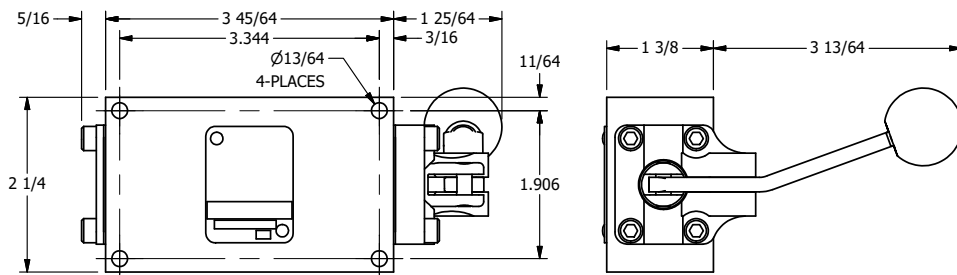

4

3

2

1

B

B

A

A

4

3

2

1

AAA
PRODUCTS
INTERNATIONAL

AAA PRODUCTS INTERNATIONAL
7114 Harry Hines Blvd
Dallas, TX 75235

TITLE: 1/4" SIDE PORT, LEVER, 3 POS,
DETENT, LEVER SHFT, REGEN CTR SPL,
BNT LVR LFT, RED KNOB, 180D LVR

DRAWING NO.:
DIM_HD2DBLJT

THE INFORMATION CONTAINED WITHIN THIS DOCUMENT IS PROPRIETARY TO AAA PRODUCTS AND MAY NOT BE DISCLOSED WITHOUT PRIOR WRITTEN CONSENT