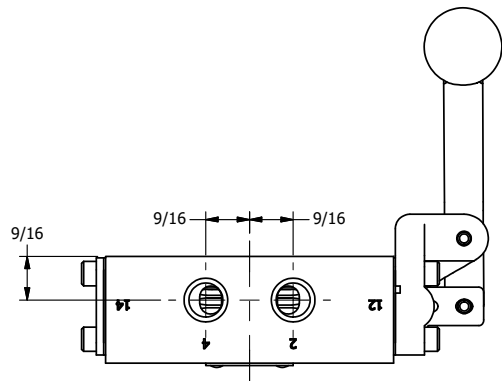

4

3

2

1

B

B

A

A

4

3

2

1

AAA
PRODUCTS
INTERNATIONAL

AAA PRODUCTS INTERNATIONAL
7114 Harry Hines Blvd
Dallas, TX 75235

TITLE: 1/4" SIDE PORT, LEVER, 3 POS,
DETENT, LEVER SHFT, REGEN CTR SPL,
BNT LVR LFT, RED KNOB, 180D LVR

DRAWING NO.:
DIM_HD2DBLJT

THE INFORMATION CONTAINED WITHIN THIS DOCUMENT IS PROPRIETARY TO AAA PRODUCTS AND MAY NOT BE DISCLOSED WITHOUT PRIOR WRITTEN CONSENT