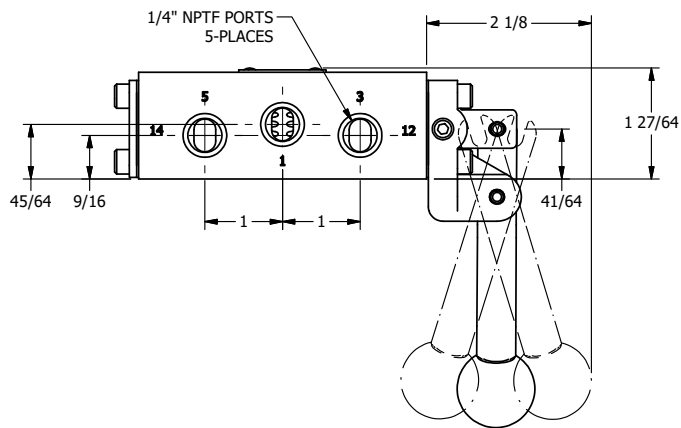

4

3

2

1

B

B

A

A

4

3

2

1

AAA
PRODUCTS
INTERNATIONAL

AAA PRODUCTS INTERNATIONAL
7114 Harry Hines Blvd
Dallas, TX 75235

TITLE: 1/4" SIDE PORT, LEVER, 3 POS,
DETENT, LEVER SHFT, REGEN CTR SPL,
BNT LVR LFT, RED KNOB, 180D LVR

DRAWING NO.:
DIM_HD2DBLJT

THE INFORMATION CONTAINED WITHIN THIS DOCUMENT IS PROPRIETARY TO AAA PRODUCTS AND MAY NOT BE DISCLOSED WITHOUT PRIOR WRITTEN CONSENT