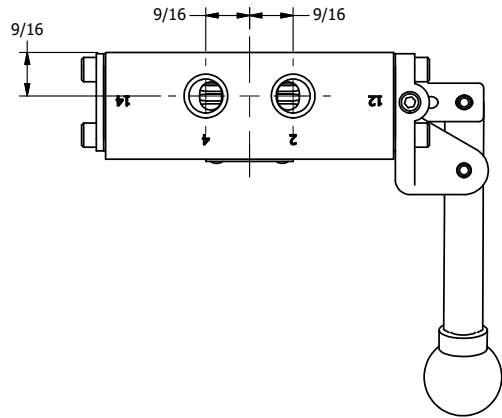

4

3

2

1

4

3

2

1

AAA
PRODUCTS
INTERNATIONAL

AAA PRODUCTS INTERNATIONAL
7114 Harry Hines Blvd
Dallas, TX 75235

TITLE: 1/4" SIDE PORT, LEVER, 3 POS,
DETENT, LEVER SHFT, REGEN CTR SPL,
BNT LVR LFT, HVY DUTY

DRAWING NO.:
DIM_HD2DBLH