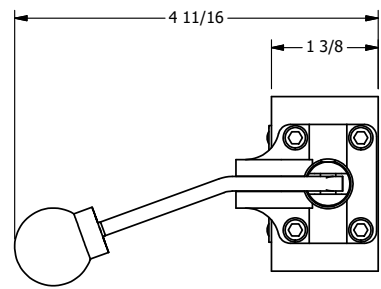

4

3

2

1

4

3

2

1

AAA
PRODUCTS
INTERNATIONAL

AAA PRODUCTS INTERNATIONAL
7114 Harry Hines Blvd
Dallas, TX 75235

TITLE: 1/4" SIDE PORT, LEVER, 3 POS,
DETENT, LEVER SHFT, REGEN CTR SPL,
BNT LVR LFT, HVY DUTY

DRAWING NO.:
DIM_HD2DBLH