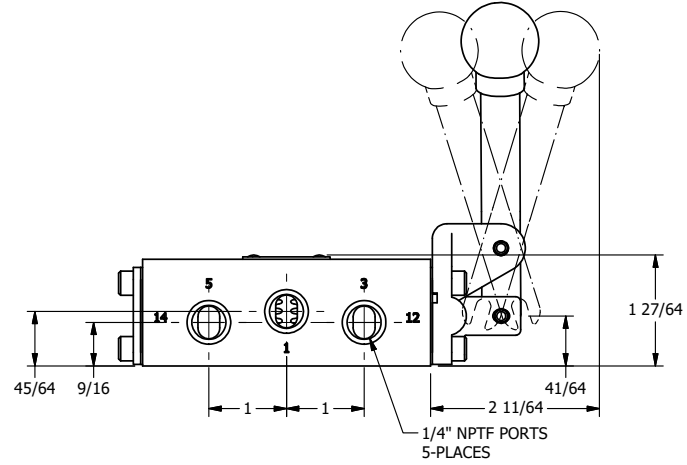

4

3

2

1

4

3

2

1

AAA
PRODUCTS
INTERNATIONAL

AAA PRODUCTS INTERNATIONAL
7114 Harry Hines Blvd
Dallas, TX 75235

TITLE: 1/4" SIDE PORT, LEVER, 3 POS,
DETENT, LEVER SHFT, REGEN CTR SPL,
BNT LVR LFT, HVY DUTY

DRAWING NO.:
DIM_HD2DBLH