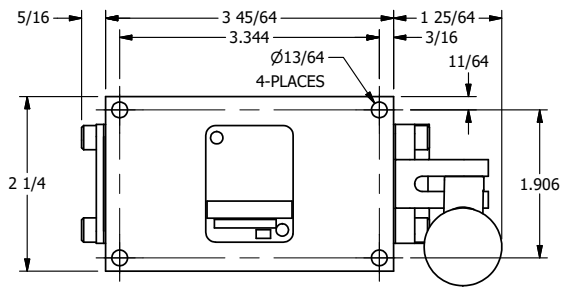

4

3

2

1

4

3

2

1

AAA
PRODUCTS
INTERNATIONAL

AAA PRODUCTS INTERNATIONAL
7114 Harry Hines Blvd
Dallas, TX 75235

TITLE: 1/4" SIDE PORT, LEVER, 3 POS,
DETENT, LEVER SHFT, REGEN CTR SPL,
BNT LVR LFT, HVY DUTY

DRAWING NO.:
DIM_HD2DBLH