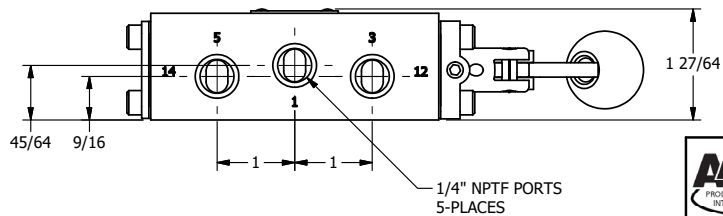

4

3

2

1

AAA
PRODUCTS
INTERNATIONAL

**AAA PRODUCTS
INTERNATIONAL**
7114 Harry Hines Blvd
Dallas, TX 75235

TITLE: $1/4"$ SIDE PORT, LEVER, 3 POS,
SPR CTR, LEVER SHFT, CLSD CTR SPL,
CRVD LVR, RED KNOB, 90D LVR