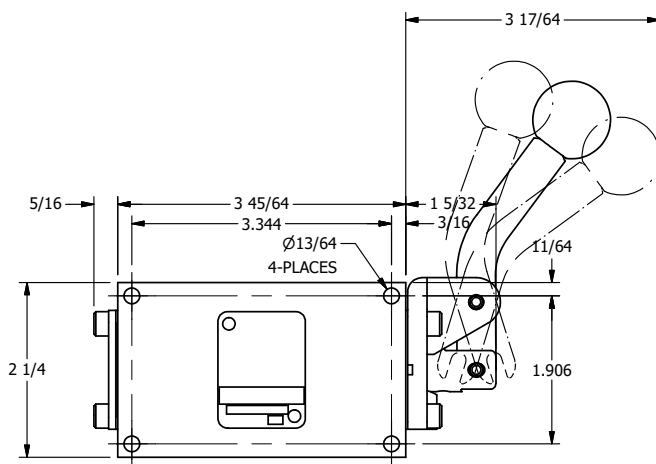

4

3

2

1

AAA
PRODUCTS
INTERNATIONAL

**AAA PRODUCTS
INTERNATIONAL**
7114 Harry Hines Blvd
Dallas, TX 75235

TITLE: $1/4"$ SIDE PORT, LEVER, 3 POS,
SPR CTR, LEVER SHFT, CLSD CTR SPL,
CRVD LVR, RED KNOB, 90D LVR