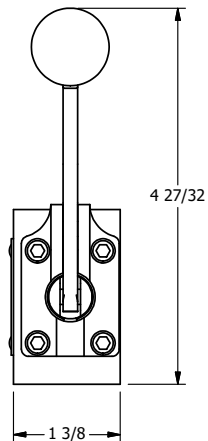

4

3

2

1

B

B

A

A

4

3

2

1

AAA
PRODUCTS
INTERNATIONAL

**AAA PRODUCTS
INTERNATIONAL**
7114 Harry Hines Blvd
Dallas, TX 75235

TITLE: $1/4"$ SIDE PORT, LEVER, 3 POS,
SPR CTR, LEVER SHFT, CLSD CTR SPL,
CRVD LVR, RED KNOB, 90D LVR

DRAWING NO.:
DIM_HD2CJR

THE INFORMATION CONTAINED WITHIN THIS DOCUMENT IS PROPRIETARY TO AAA PRODUCTS AND MAY NOT BE DISCLOSED WITHOUT PRIOR WRITTEN CONSENT