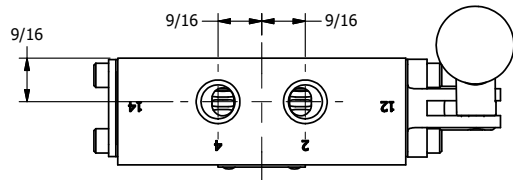

4

3

2

1

AAA
PRODUCTS
INTERNATIONAL

**AAA PRODUCTS
INTERNATIONAL**
7114 Harry Hines Blvd
Dallas, TX 75235

TITLE: 1/4" SIDE PORT, LEVER, 3 POS,
DETENT, LEVER RTRN,
BNT LVR RIGHT, 90D LVR

DRAWING NO.:
DIM_HD2BRR