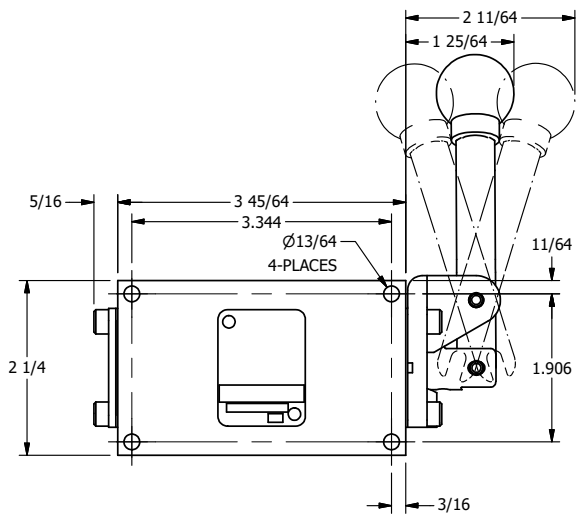

4

3

2

1

AAA
PRODUCTS
INTERNATIONAL

**AAA PRODUCTS
INTERNATIONAL**
7114 Harry Hines Blvd
Dallas, TX 75235

TITLE: 1/4" SIDE PORT, LEVER, 3 POS,
DETENT, LEVER RTRN,
BNT LVR RIGHT, 90D LVR

DRAWING NO.:
DIM_HD2BRR