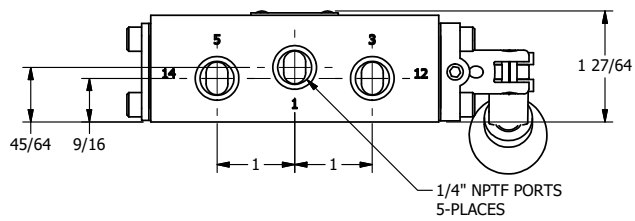

4

3

2

1

AAA
PRODUCTS
INTERNATIONAL

**AAA PRODUCTS
INTERNATIONAL**
7114 Harry Hines Blvd
Dallas, TX 75235

TITLE: 1/4" SIDE PORT, LEVER, 3 POS,
DETENT, LEVER RTRN,
BNT LVR RIGHT, 90D LVR

DRAWING NO.:
DIM_HD2BRR