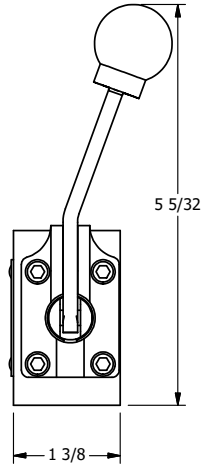

4

3

2

1

AAA
PRODUCTS
INTERNATIONAL

**AAA PRODUCTS
INTERNATIONAL**
7114 Harry Hines Blvd
Dallas, TX 75235

TITLE: 1/4" SIDE PORT, LEVER, 3 POS,
DETENT, LEVER RTRN,
BNT LVR RIGHT, 90D LVR

DRAWING NO.:
DIM_HD2BRR