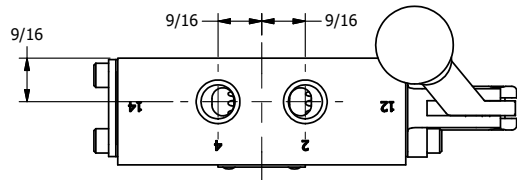

4

3

2

1

AAA
PRODUCTS
INTERNATIONAL

**AAA PRODUCTS
INTERNATIONAL**
7114 Harry Hines Blvd
Dallas, TX 75235

TITLE: 1/4" SIDE PORT, LEVER, 2 POS,
DETENT, LVR RTRN, BNT LVR RIGHT,
90D LVR

DRAWING NO.:
DIM_HD2BRQR