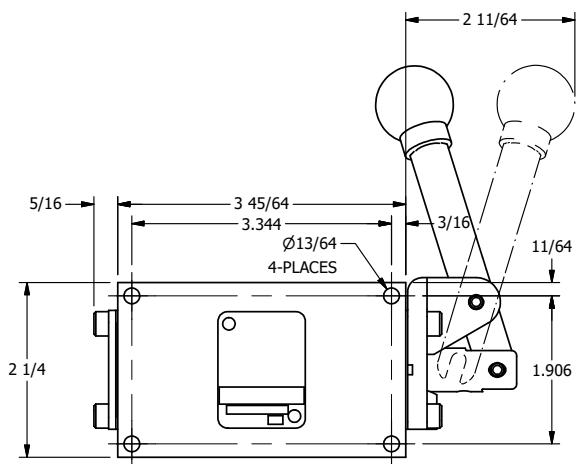

4

3

2

1

AAA
PRODUCTS
INTERNATIONAL

**AAA PRODUCTS
INTERNATIONAL**
7114 Harry Hines Blvd
Dallas, TX 75235

TITLE: 1/4" SIDE PORT, LEVER, 2 POS,
DETENT, LVR RTRN, BNT LVR RIGHT,
90D LVR

DRAWING NO.:
DIM_HD2BRQR