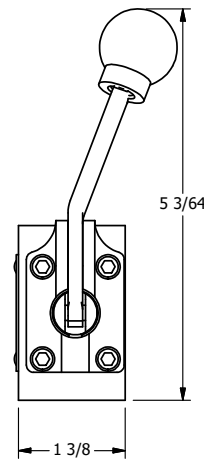

4

3

2

1

AAA
PRODUCTS
INTERNATIONAL

**AAA PRODUCTS
INTERNATIONAL**
7114 Harry Hines Blvd
Dallas, TX 75235

TITLE: 1/4" SIDE PORT, LEVER, 2 POS,
DETENT, LVR RTRN, BNT LVR RIGHT,
90D LVR

DRAWING NO.:
DIM_HD2BRQR