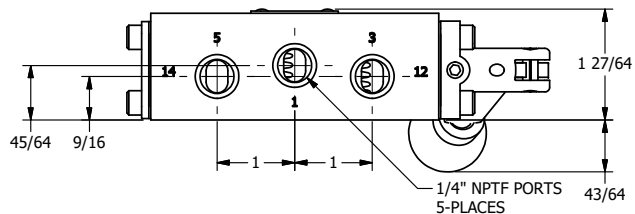

4

3

2

1

AAA
PRODUCTS
INTERNATIONAL

**AAA PRODUCTS
INTERNATIONAL**
7114 Harry Hines Blvd
Dallas, TX 75235

TITLE: 1/4" SIDE PORT, LEVER, 2 POS,
DETENT, LVR RTRN, BNT LVR RIGHT,
90D LVR

DRAWING NO.:
DIM_HD2BRQR