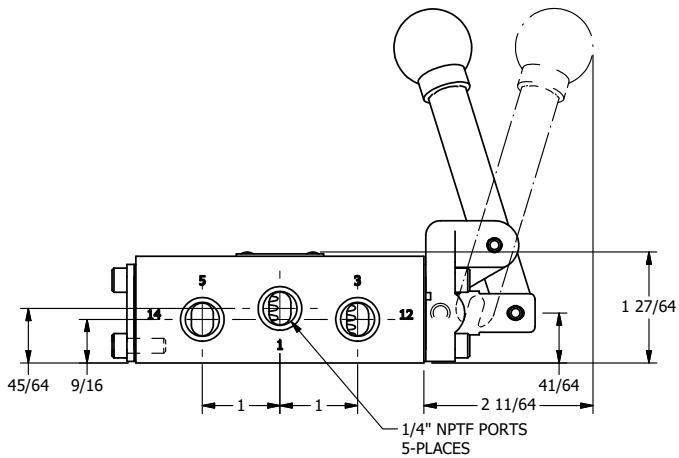

4

3

2

1

AAA
PRODUCTS
INTERNATIONAL

AAA PRODUCTS INTERNATIONAL
7114 Harry Hines Blvd
Dallas, TX 75235

TITLE: 1/4" SIDE PORT, LEVER, 2 POS,
DETENT, LEVER RTRN,
BNT LVR RGT

DRAWING NO.:
DIM_HD2BRQ