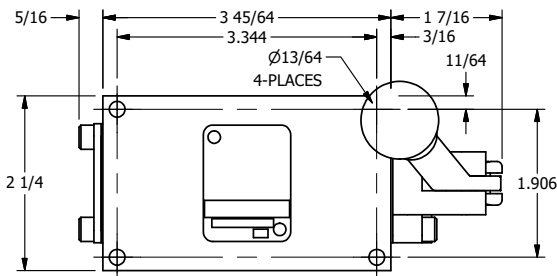

4

3

2

1

AAA
PRODUCTS
INTERNATIONAL

AAA PRODUCTS INTERNATIONAL
7114 Harry Hines Blvd
Dallas, TX 75235

TITLE: 1/4" SIDE PORT, LEVER, 2 POS,
DETENT, LEVER RTRN,
BNT LVR RGT

DRAWING NO.:
DIM_HD2BRQ