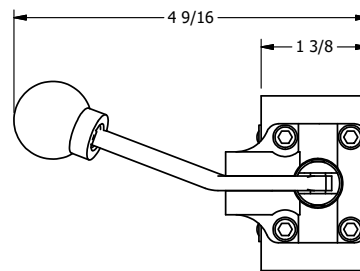

4

3

2

1

AAA
PRODUCTS
INTERNATIONAL

AAA PRODUCTS INTERNATIONAL
7114 Harry Hines Blvd
Dallas, TX 75235

TITLE: 1/4" SIDE PORT, LEVER, 2 POS,
DETENT, LEVER RTRN,
BNT LVR RGT

DRAWING NO.:
DIM_HD2BRQ