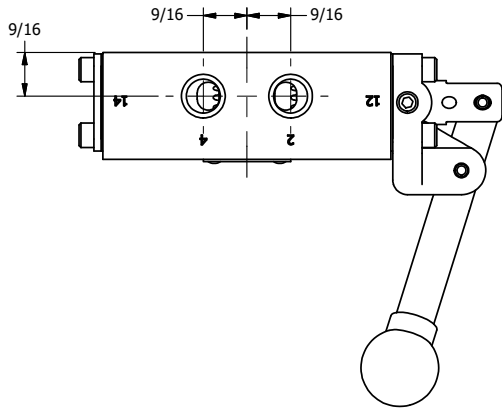

4

3

2

1

AAA
PRODUCTS
INTERNATIONAL

AAA PRODUCTS INTERNATIONAL
7114 Harry Hines Blvd
Dallas, TX 75235

TITLE: 1/4" SIDE PORT, LEVER, 2 POS,
DETENT, LEVER RTRN,
BNT LVR RGT

DRAWING NO.:
DIM_HD2BRQ