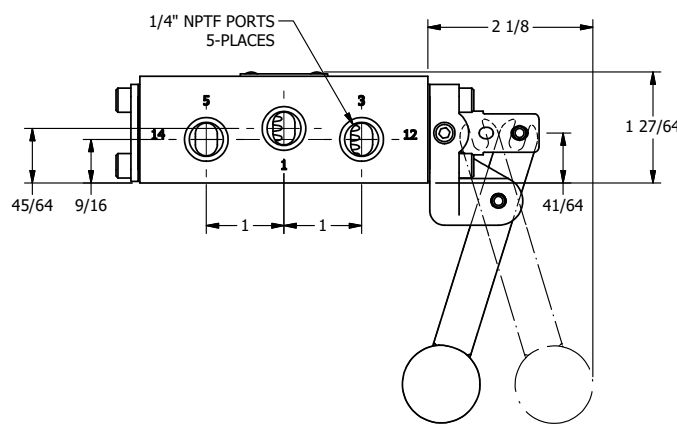

**AAA**  
PRODUCTS  
INTERNATIONAL

**AAA PRODUCTS  
INTERNATIONAL**  
7114 Harry Hines Blvd  
Dallas, TX 75235

TITLE: 1/4" SIDE PORT, LEVER, 2 POS,  
DETENT, LVR RTRN, BNT LVR RGHT,  
RED KNOB, 180D LVR