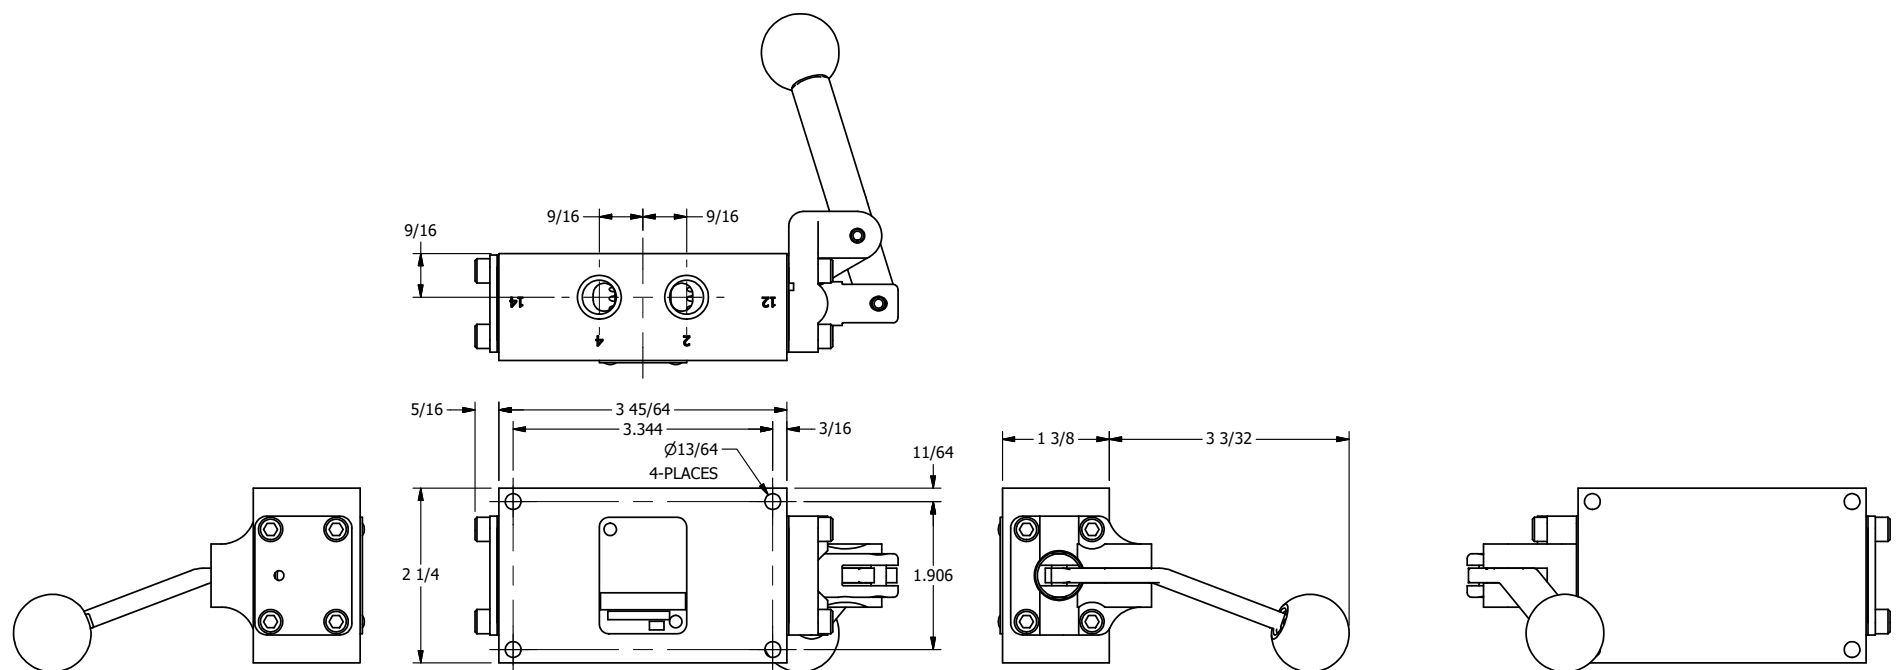

4

3

2

1

B

B

A

A

AAA
PRODUCTS
INTERNATIONAL

**AAA PRODUCTS
INTERNATIONAL**
7114 Harry Hines Blvd
Dallas, TX 75235

TITLE: 1/4" SIDE PORT, LEVER, 2 POS,
DETENT, LVR RTRN, BNT LVR RGHT,
RED KNOB, 180D LVR

DRAWING NO.:
DIM_HD2BRJQT

4

3

2

1

THE INFORMATION CONTAINED WITHIN THIS DOCUMENT IS PROPRIETARY TO AAA PRODUCTS AND MAY NOT BE DISCLOSED WITHOUT PRIOR WRITTEN CONSENT