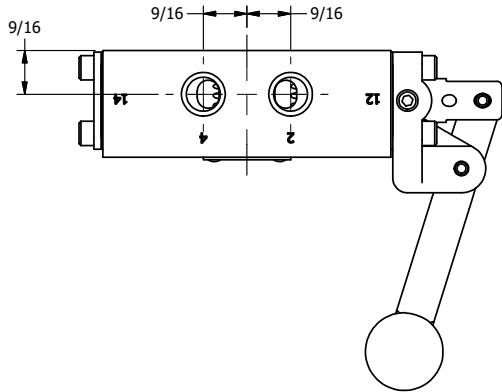

4

3

2

1

AAA
PRODUCTS
INTERNATIONAL

**AAA PRODUCTS
INTERNATIONAL**
7114 Harry Hines Blvd
Dallas, TX 75235

TITLE: 1/4" SIDE PORT, LEVER, 2 POS,
DETENT, LEVER RTRN,
BNT LVR RIGHT, RED KNOB

DRAWING NO.:
DIM_HD2BRJQ