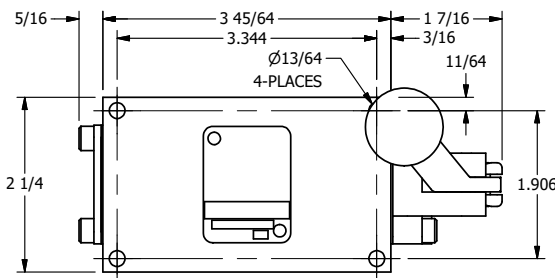

4

3

2

1

AAA
PRODUCTS
INTERNATIONAL

**AAA PRODUCTS
INTERNATIONAL**
7114 Harry Hines Blvd
Dallas, TX 75235

TITLE: 1/4" SIDE PORT, LEVER, 2 POS,
DETENT, LEVER RTRN,
BNT LVR RIGHT, RED KNOB

DRAWING NO.:
DIM_HD2BRJQ