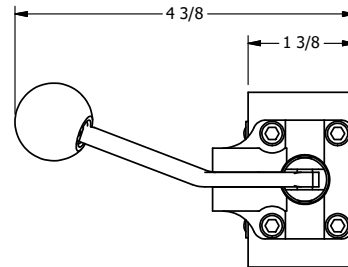

4

3

2

1

AAA
PRODUCTS
INTERNATIONAL

**AAA PRODUCTS
INTERNATIONAL**
7114 Harry Hines Blvd
Dallas, TX 75235

TITLE: 1/4" SIDE PORT, LEVER, 2 POS,
DETENT, LEVER RTRN,
BNT LVR RIGHT, RED KNOB

DRAWING NO.:
DIM_HD2BRJQ