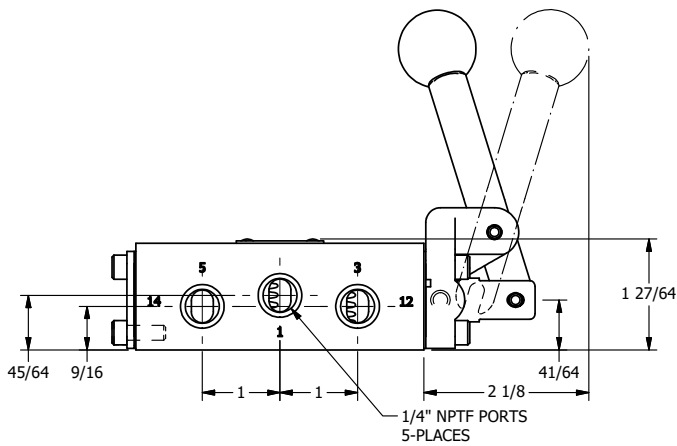

4

3

2

1

AAA
PRODUCTS
INTERNATIONAL

**AAA PRODUCTS
INTERNATIONAL**
7114 Harry Hines Blvd
Dallas, TX 75235

TITLE: 1/4" SIDE PORT, LEVER, 2 POS,
DETENT, LEVER RTRN,
BNT LVR RIGHT, RED KNOB

DRAWING NO.:
DIM_HD2BRJQ