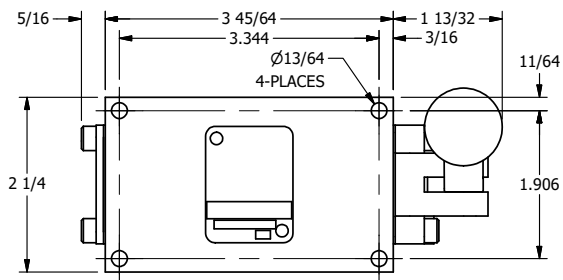

4

3

2

1

AAA
PRODUCTS
INTERNATIONAL

**AAA PRODUCTS
INTERNATIONAL**
7114 Harry Hines Blvd
Dallas, TX 75235

TITLE: 1/4" SIDE PORT, LEVER, 3 POS,
DETENT, LEVER SHFT, CLSD CTR SPL,
BNT LVR RIGHT, RED KNOB

DRAWING NO.:
DIM_HD2BRJ