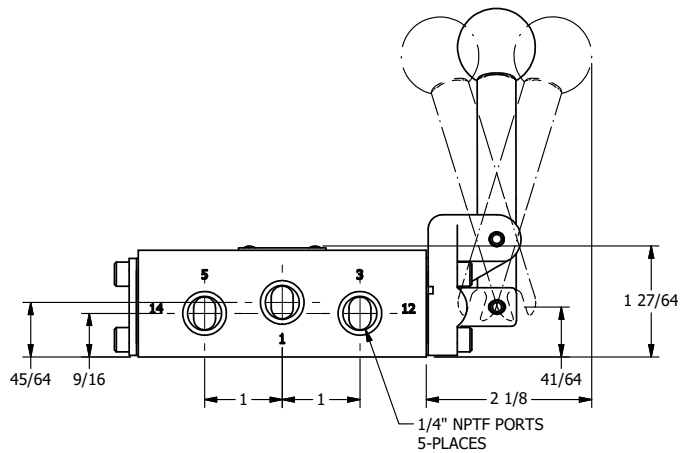

4

3

2

1

AAA
PRODUCTS
INTERNATIONAL

**AAA PRODUCTS
INTERNATIONAL**
7114 Harry Hines Blvd
Dallas, TX 75235

TITLE: 1/4" SIDE PORT, LEVER, 3 POS,
DETENT, LEVER SHFT, CLSD CTR SPL,
BNT LVR RIGHT, RED KNOB

DRAWING NO.:
DIM_HD2BRJ