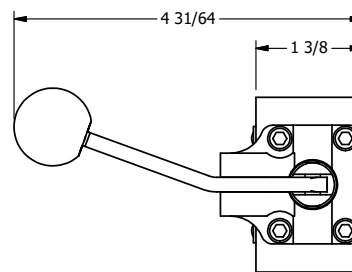

4

3

2

1

AAA
PRODUCTS
INTERNATIONAL

**AAA PRODUCTS
INTERNATIONAL**
7114 Harry Hines Blvd
Dallas, TX 75235

TITLE: 1/4" SIDE PORT, LEVER, 3 POS,
DETENT, LEVER SHFT, CLSD CTR SPL,
BNT LVR RIGHT, RED KNOB

DRAWING NO.:
DIM_HD2BRJ