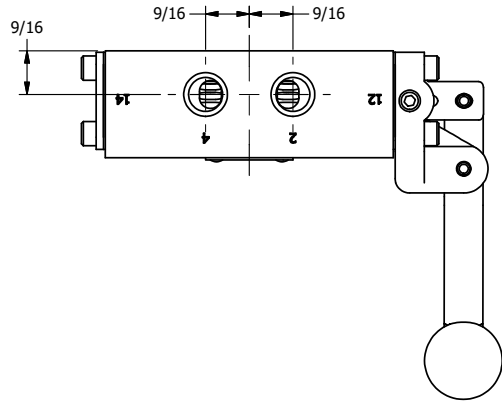

4

3

2

1

AAA
PRODUCTS
INTERNATIONAL

**AAA PRODUCTS
INTERNATIONAL**
7114 Harry Hines Blvd
Dallas, TX 75235

TITLE: 1/4" SIDE PORT, LEVER, 3 POS,
DETENT, LEVER SHFT, CLSD CTR SPL,
BNT LVR RIGHT, RED KNOB

DRAWING NO.:
DIM_HD2BRJ