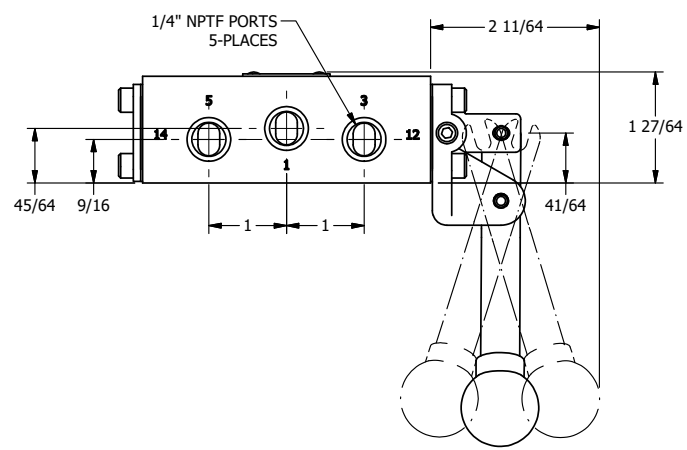

**AAA**  
PRODUCTS  
INTERNATIONAL

**AAA PRODUCTS  
INTERNATIONAL**  
7114 Harry Hines Blvd  
Dallas, TX 75235

TITLE: 1/4" SIDE PORT, LEVER, 3 POS,  
DETENT, LEVER SHFT, CLSD CTR SPL,  
BNT LVR RGHT, HVY DTY, 180D LVR