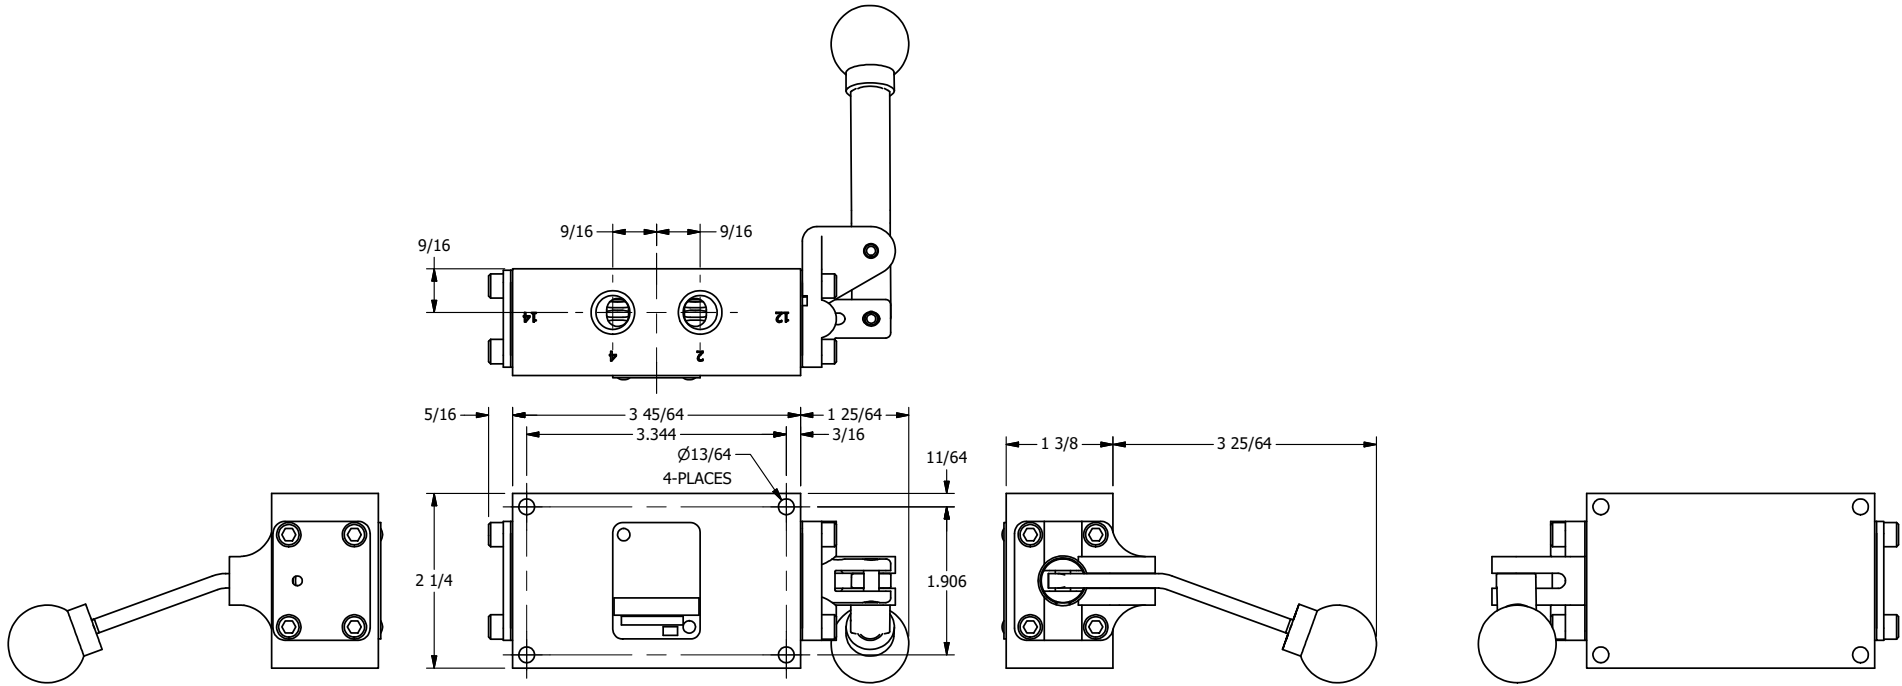

4

3

2

1

B

B

A

A

AAA
PRODUCTS
INTERNATIONAL

**AAA PRODUCTS
INTERNATIONAL**
7114 Harry Hines Blvd
Dallas, TX 75235

TITLE: 1/4" SIDE PORT, LEVER, 3 POS,
DETENT, LEVER SHFT, CLSD CTR SPL,
BNT LVR RGHT, HVY DTY, 180D LVR

DRAWING NO.:
DIM_HD2BRHT

4

3

2

1

THE INFORMATION CONTAINED WITHIN THIS DOCUMENT IS PROPRIETARY TO AAA PRODUCTS AND MAY NOT BE DISCLOSED WITHOUT PRIOR WRITTEN CONSENT