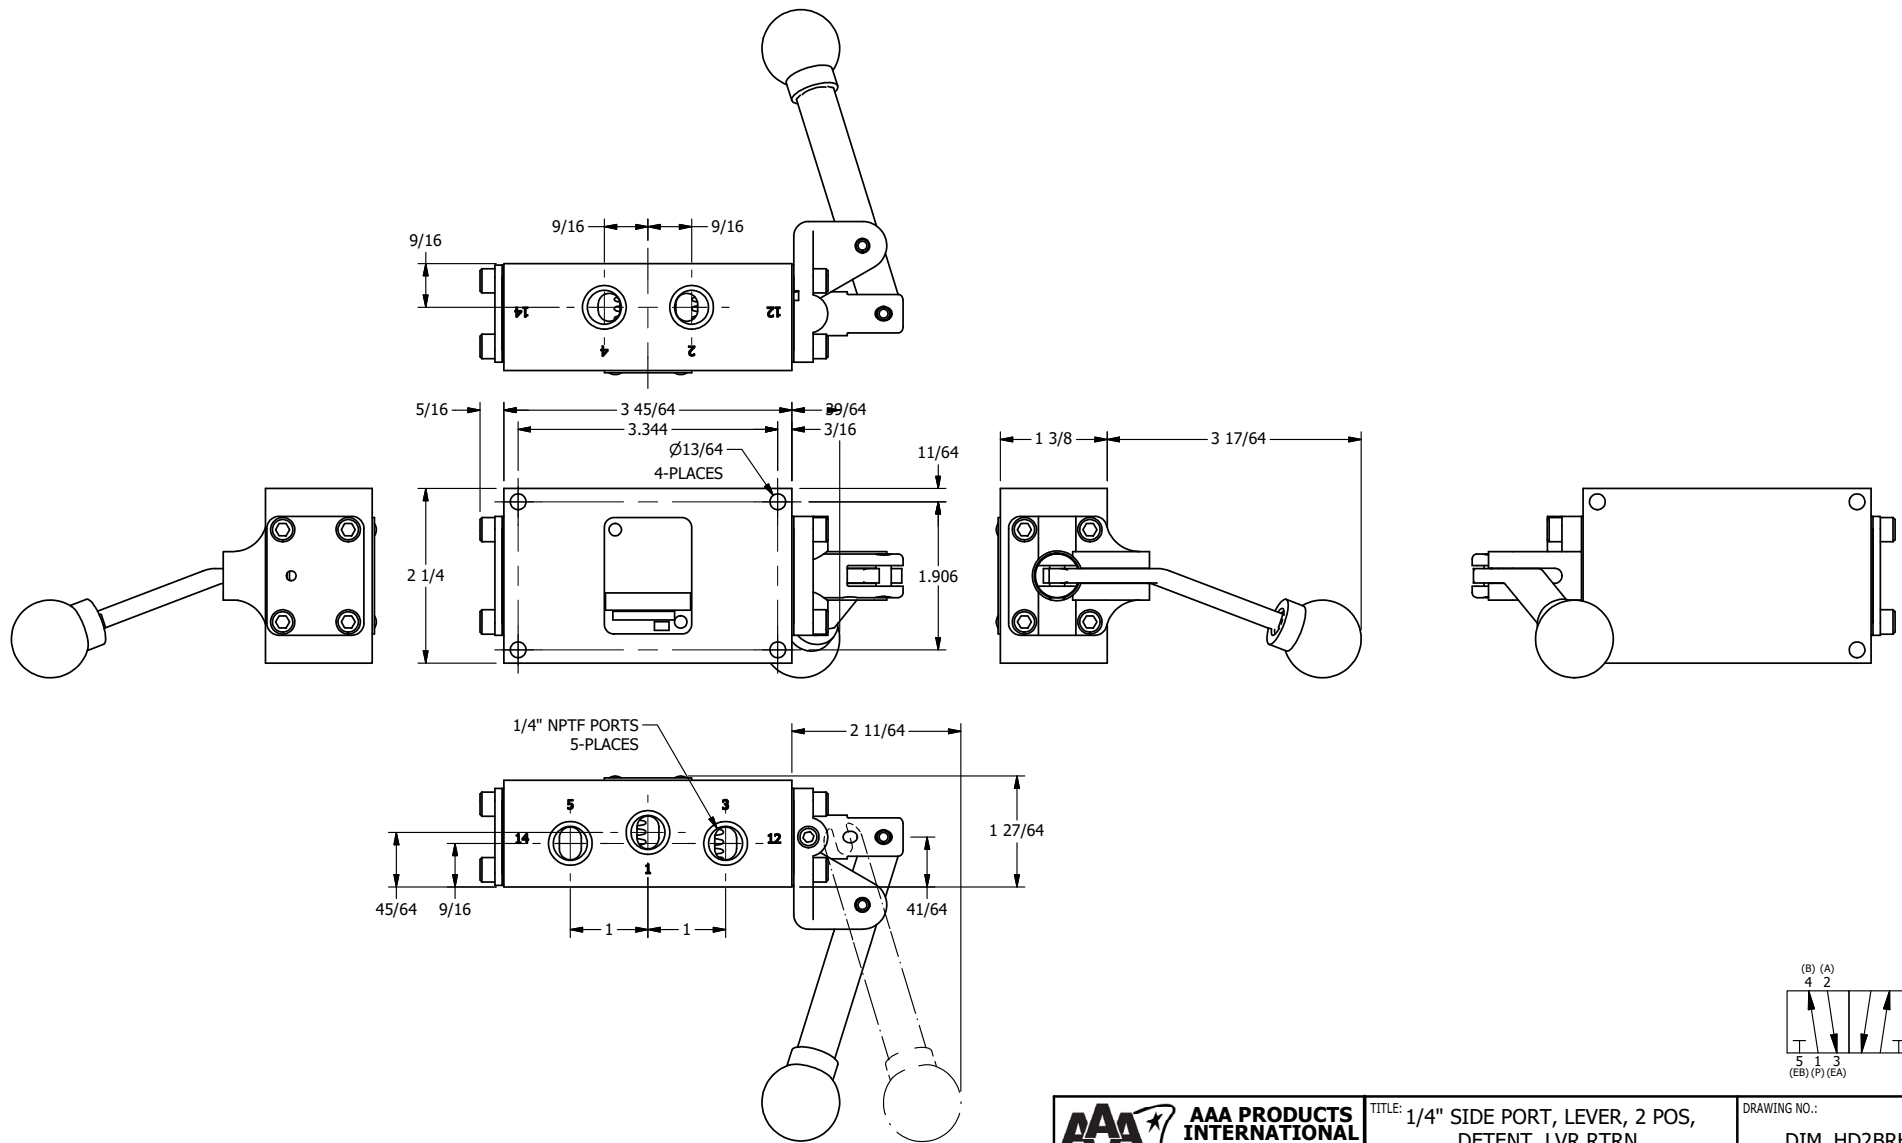

AAA
PRODUCTS
INTERNATIONAL

AAA PRODUCTS INTERNATIONAL
7114 Harry Hines Blvd
Dallas, TX 75235

TITLE: 1/4" SIDE PORT, LEVER, 2 POS,
DETENT, LVR RTRN,
BNT LVR RGHT, HVY DTY, 180D LVR

DRAWING NO.:
DIM_HD2BRHQ7