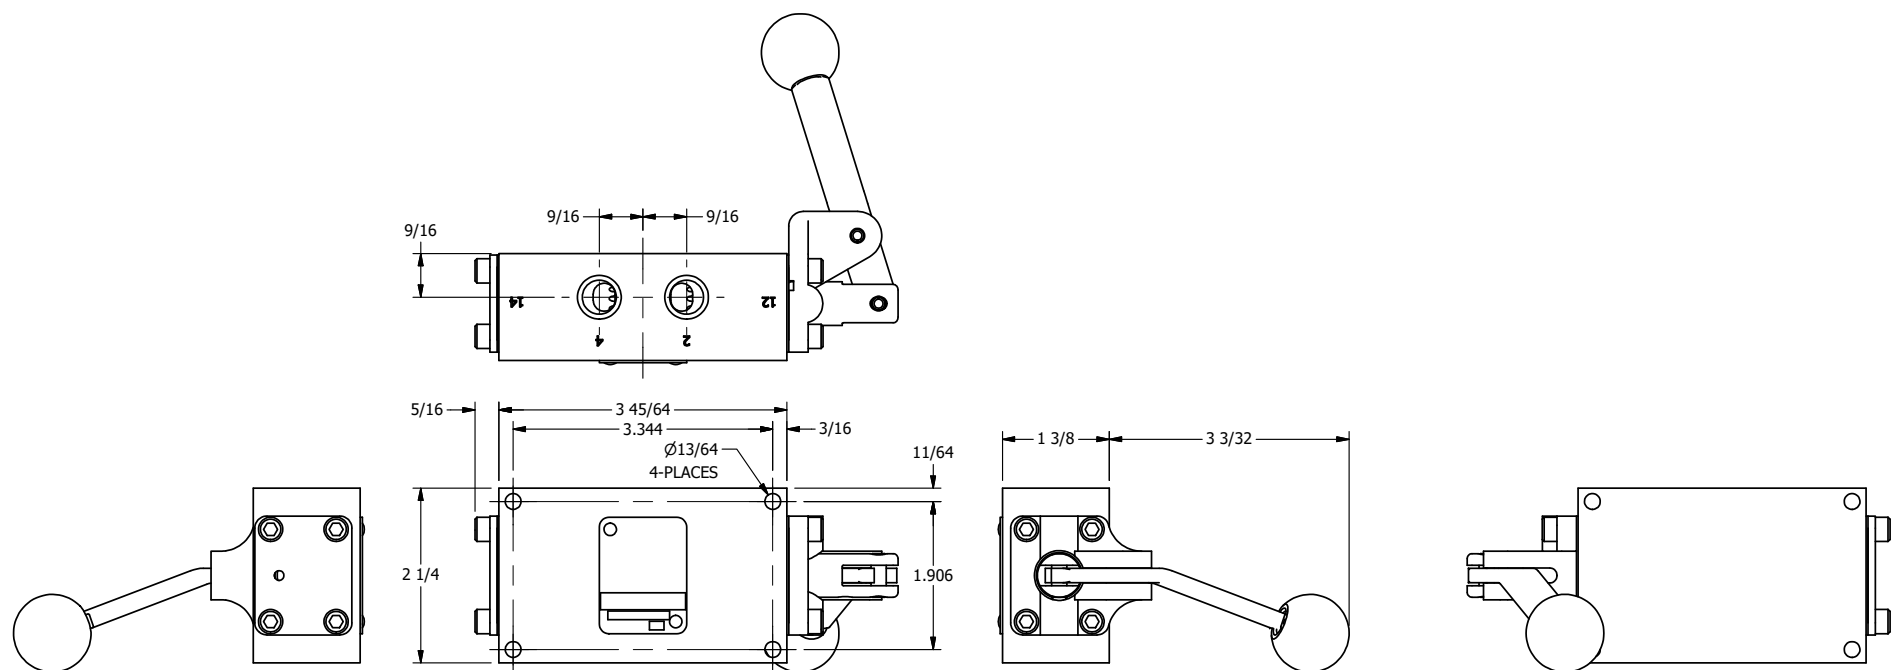

4

3

2

1

B

B

A

A

AAA
PRODUCTS
INTERNATIONAL

**AAA PRODUCTS
INTERNATIONAL**
7114 Harry Hines Blvd
Dallas, TX 75235

TITLE: 1/4" SIDE PORT, LEVER, 2 POS,
DETENT, LVR RTRN, BENT LVR RGHT,
HVY DUTY, RED KNOB, 180D LVR

DRAWING NO.:
DIM_HD2BRHJQT

4

3

2

1

THE INFORMATION CONTAINED WITHIN THIS DOCUMENT IS PROPRIETARY TO AAA PRODUCTS AND MAY NOT BE DISCLOSED WITHOUT PRIOR WRITTEN CONSENT