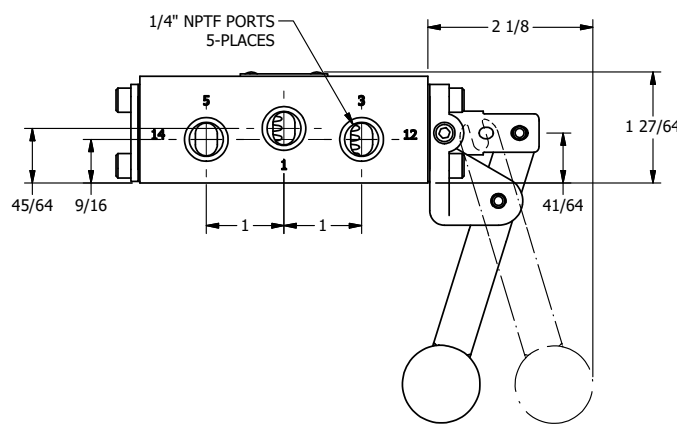

**AAA**  
PRODUCTS  
INTERNATIONAL

**AAA PRODUCTS  
INTERNATIONAL**  
7114 Harry Hines Blvd  
Dallas, TX 75235

TITLE: 1/4" SIDE PORT, LEVER, 2 POS,  
DETENT, LVR RTRN, BENT LVR RGHT,  
HVY DUTY, RED KNOB, 180D LVR

DRAWING NO.:  
**DIM\_HD2BRHJQT**

4

3

2

1

THE INFORMATION CONTAINED WITHIN THIS DOCUMENT IS PROPRIETARY TO AAA PRODUCTS AND MAY NOT BE DISCLOSED WITHOUT PRIOR WRITTEN CONSENT