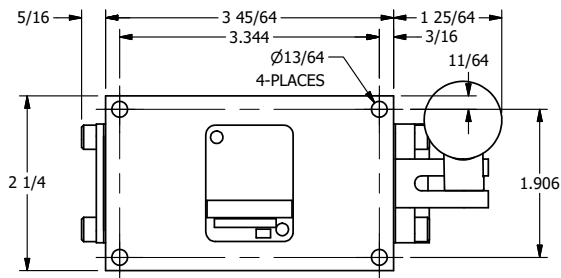

4

3

2

1

AAA
PRODUCTS
INTERNATIONAL

**AAA PRODUCTS
INTERNATIONAL**
7114 Harry Hines Blvd
Dallas, TX 75235

TITLE: 1/4" SIDE PORT, LEVER, 3 POS,
DETENT, LEVER SHFT, CLSD CTR SPL,
BNT LVR RGHT, HVY DTY

DRAWING NO.:
DIM_HD2BRH