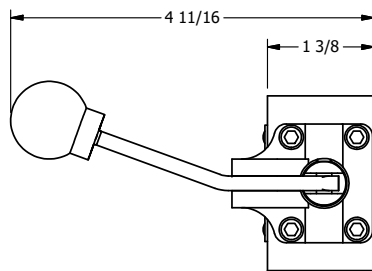

4

3

2

1

AAA
PRODUCTS
INTERNATIONAL

**AAA PRODUCTS
INTERNATIONAL**
7114 Harry Hines Blvd
Dallas, TX 75235

TITLE: 1/4" SIDE PORT, LEVER, 3 POS,
DETENT, LEVER SHFT, CLSD CTR SPL,
BNT LVR RGHT, HVY DTY

DRAWING NO.:
DIM_HD2BRH