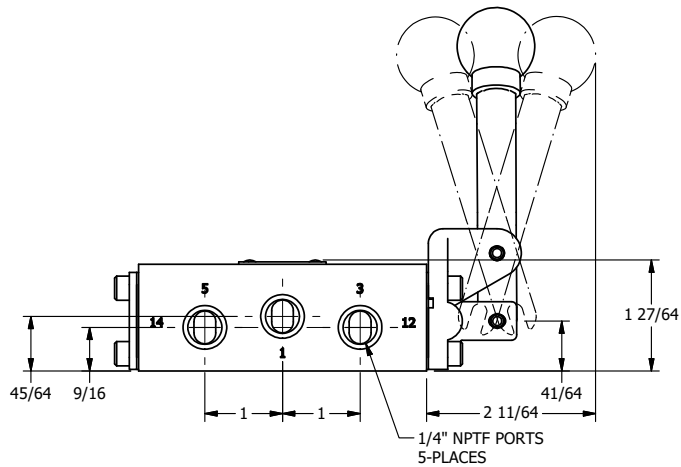

4

3

2

1

AAA
PRODUCTS
INTERNATIONAL

**AAA PRODUCTS
INTERNATIONAL**
7114 Harry Hines Blvd
Dallas, TX 75235

TITLE: 1/4" SIDE PORT, LEVER, 3 POS,
DETENT, LEVER SHFT, CLSD CTR SPL,
BNT LVR RGHT, HVY DTY

DRAWING NO.:
DIM_HD2BRH