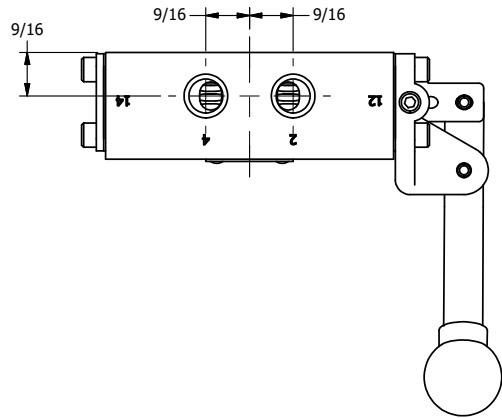

4

3

2

1

AAA
PRODUCTS
INTERNATIONAL

**AAA PRODUCTS
INTERNATIONAL**
7114 Harry Hines Blvd
Dallas, TX 75235

TITLE: 1/4" SIDE PORT, LEVER, 3 POS,
DETENT, LEVER SHFT, CLSD CTR SPL,
BNT LVR RGHT, HVY DTY

DRAWING NO.:
DIM_HD2BRH