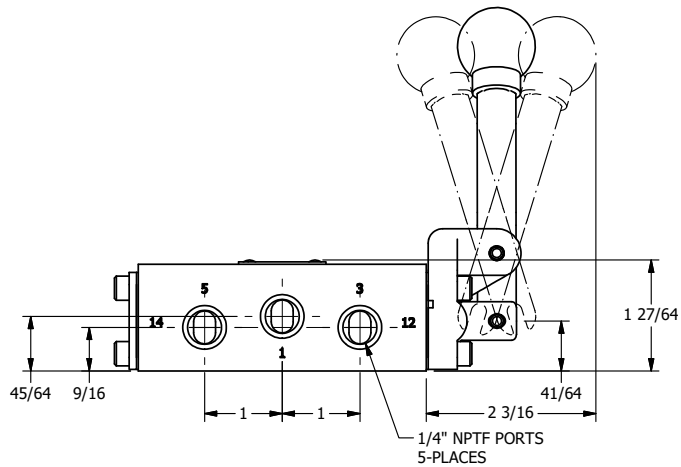

4

3

2

1

AAA
PRODUCTS
INTERNATIONAL

**AAA PRODUCTS
INTERNATIONAL**
7114 Harry Hines Blvd
Dallas, TX 75235

TITLE: 1/4" SIDE PORT, LEVER, 3 POS,
DETENT, LEVER SHFT, CLSD CTR SPL,
BENT LEVER RIGHT

DRAWING NO.:
DIM_HD2BR