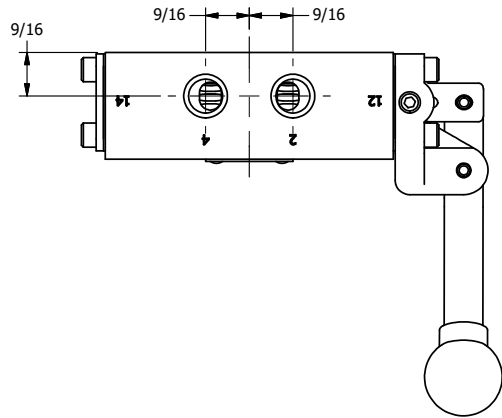

4

3

2

1

AAA
PRODUCTS
INTERNATIONAL

**AAA PRODUCTS
INTERNATIONAL**
7114 Harry Hines Blvd
Dallas, TX 75235

TITLE: 1/4" SIDE PORT, LEVER, 3 POS,
DETENT, LEVER SHFT, CLSD CTR SPL,
BENT LEVER RIGHT

DRAWING NO.:
DIM_HD2BR