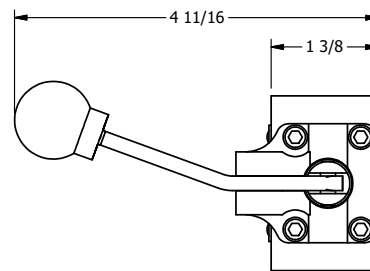

4

3

2

1

AAA
PRODUCTS
INTERNATIONAL

**AAA PRODUCTS
INTERNATIONAL**
7114 Harry Hines Blvd
Dallas, TX 75235

TITLE: 1/4" SIDE PORT, LEVER, 3 POS,
DETENT, LEVER SHFT, CLSD CTR SPL,
BENT LEVER RIGHT

DRAWING NO.:
DIM_HD2BR