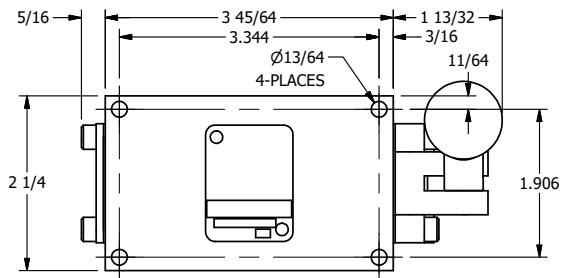

4

3

2

1

AAA
PRODUCTS
INTERNATIONAL

**AAA PRODUCTS
INTERNATIONAL**
7114 Harry Hines Blvd
Dallas, TX 75235

TITLE: 1/4" SIDE PORT, LEVER, 3 POS,
DETENT, LEVER SHFT, CLSD CTR SPL,
BENT LEVER RIGHT

DRAWING NO.:
DIM_HD2BR